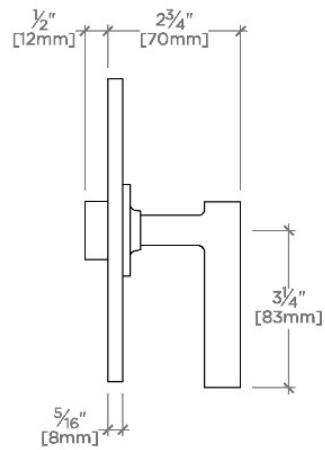

CODES & STANDARDS

PRODUCT FEATURES

Lever Handle

Allows bather to adjust temperature of all waterway outlets with a hot limit safety stop providing anti-scald protection

Stocked in Chrome, Nickel, Brass and Dark Nickel

Requires valve, sold separately: GUTH60 (1/2") or GUTH38 (3/4") (USA) or GU60TH, GU38TH (UK/International)

CERTIFICATIONS

PRODUCT (NOTES)

BOND

BTH120

Bond Solo Series Square Thermostatic Control Valve Trim
with Straight Lever Handle

TOP VIEW SCALE: 3"=1'-0"

FRONT VIEW SCALE: 3"=1'-0"

SIDE VIEW SCALE: 3"=1'-0"