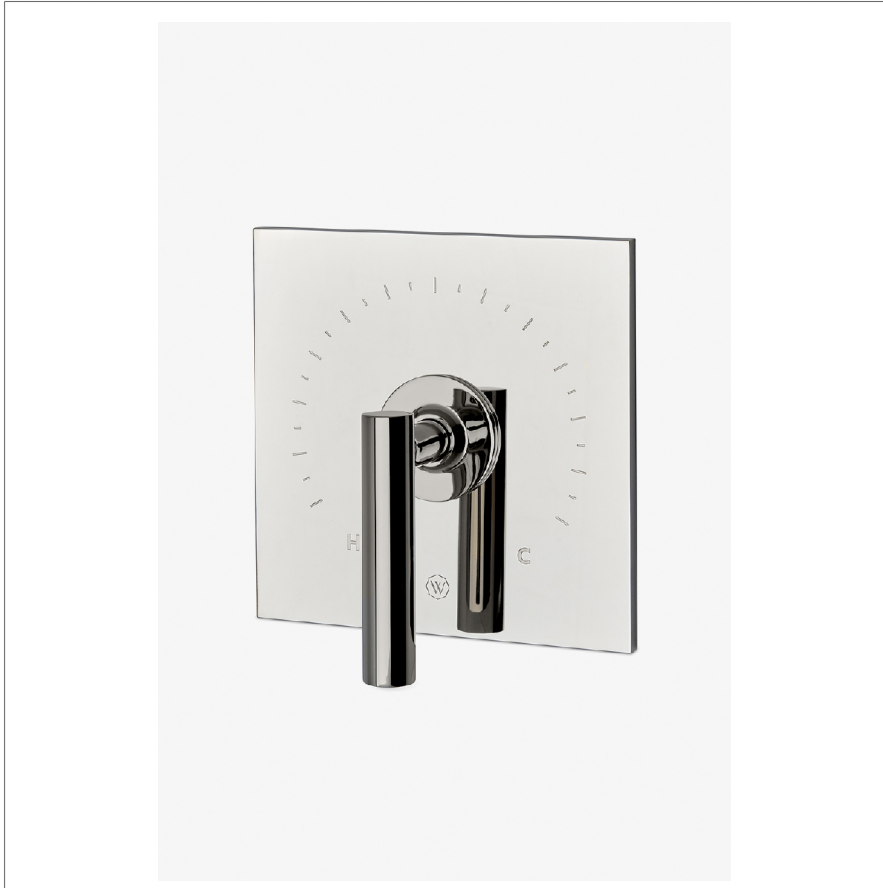

BOND

BTH120

Bond Solo Series Square Thermostatic Control Valve Trim
with Straight Lever Handle

SHOWN IN BOND SOLO SERIES SQUARE THERMOSTATIC CONTROL VALVE TRIM WITH STRAIGHT LEVER HANDLE | BTH120

TECHNICAL DETAILS

ADA Compliance: Yes
Number Of Holes: One Hole
Primary Material: Brass

INSPIRATION

Modern designs infused with rare soul and artistry. Explore our wide range of Bond bath and kitchen elements, from fittings to fixtures to hardware.

CODES & STANDARDS

PRODUCT FEATURES

Lever Handle

Allows bather to adjust temperature of all waterway outlets with a hot limit safety stop providing anti-scald protection

Stocked in Chrome, Nickel, Brass and Dark Nickel

Requires valve, sold separately: GUTH60 (1/2") or GUTH38 (3/4") (USA) or GU60TH, GU38TH (UK/International)

CERTIFICATIONS

PRODUCT (NOTES)

BOND

BTH120

Bond Solo Series Square Thermostatic Control Valve Trim
with Straight Lever Handle