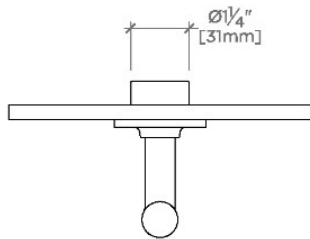

CODES & STANDARDS

PRODUCT FEATURES

Lever Handle

Allows bather to adjust temperature of all waterway outlets with a hot limit safety stop providing anti-scald protection

Stocked in Chrome, Nickel, Brass and Dark Nickel

Requires valve, sold separately: GUTH60 (1/2") or GUTH38 (3/4") (USA) or GU60TH, GU38TH (UK/International)

CERTIFICATIONS

PRODUCT (NOTES)

BOND

BTH120

Bond Solo Series Square Thermostatic Control Valve Trim
with Straight Lever Handle

TOP VIEW SCALE: 3"=1'-0"

FRONT VIEW SCALE: 3"=1'-0"

SIDE VIEW SCALE: 3"=1'-0"