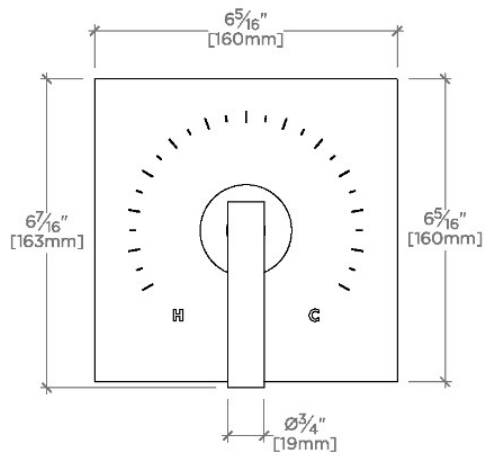

Requires valve, sold separately: GUTH60 (1/2") or GUTH38 (3/4") (USA) or GU60TH, GU38TH (UK/International)

CERTIFICATIONS

PRODUCT (NOTES)

BOND

BTH120

Bond Solo Series Square Thermostatic Control Valve Trim
with Straight Lever Handle

TOP VIEW SCALE: 3"=1'-0"

FRONT VIEW SCALE: 3"=1'-0"

SIDE VIEW SCALE: 3"=1'-0"