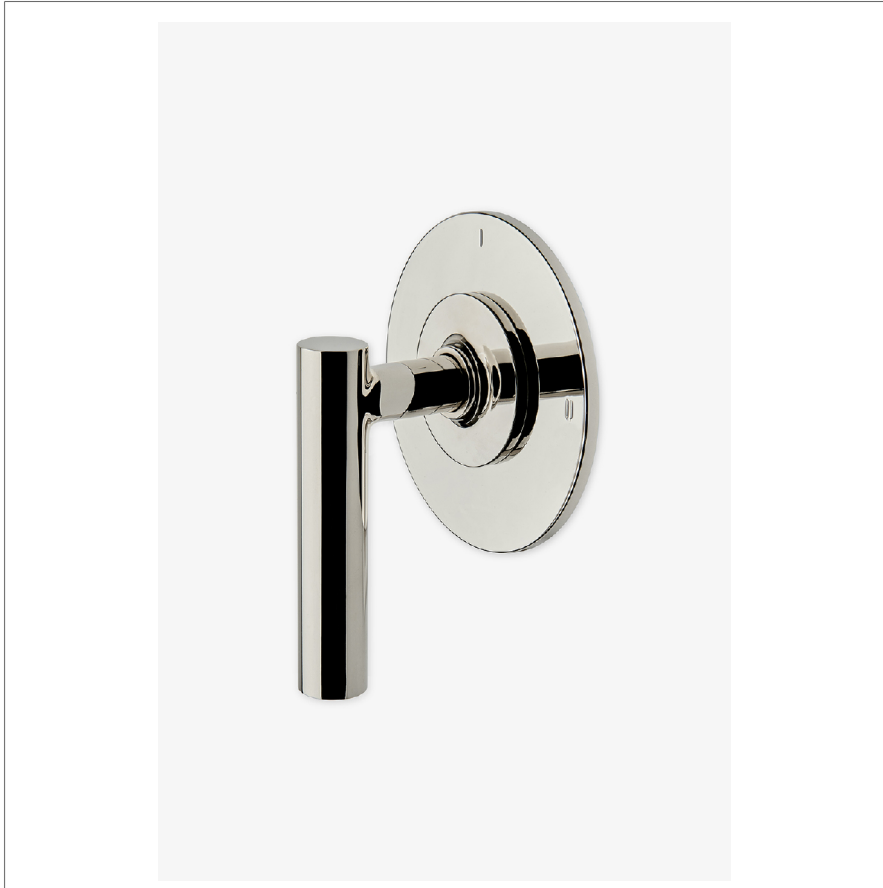

BOND

B2P120

Bond Solo Series Two Way Pressure Balance Diverter Trim
with Roman Numerals and Straight Lever Handle

SHOWN IN BOND SOLO SERIES TWO WAY PRESSURE BALANCE DIVERTER TRIM WITH ROMAN NUMERALS AND STRAIGHT LEVER HANDLE | B2P120

TECHNICAL DETAILS

ADA Compliance: Yes
Fittings Hole Diameter: 2"
Number Of Holes: One Hole
Primary Material: Brass

INSPIRATION

Modern designs infused with rare soul and artistry. Explore our wide range of Bond bath and kitchen elements, from fittings to fixtures to hardware.

CODES & STANDARDS

PRODUCT FEATURES

Lever Handle

For use with a Pressure Balance shower system and two waterway outlets such as a handshower, shower head, or tub spout

Stocked in Chrome, Nickel, Brass and Dark Nickel

Requires rough valve, sold separately: GUDV2P (USA) or GU2PDV (UK/International)

CERTIFICATIONS

PRODUCT (NOTES)

BOND

B2P120

Bond Solo Series Two Way Pressure Balance Diverter Trim
with Roman Numerals and Straight Lever Handle