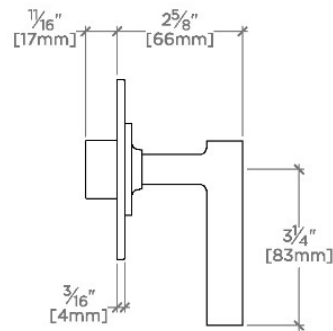

TECHNICAL DETAILS

ADA Compliance: Yes
Fittings Hole Diameter: 2"
Number Of Holes: One Hole
Primary Material: Brass

INSPIRATION

Modern designs infused with rare soul and artistry. Explore our wide range of Bond bath and kitchen elements, from fittings to fixtures to hardware.

Requires rough valve, sold separately: GUDV2P (USA) or GU2PDV (UK/International)

CERTIFICATIONS

PRODUCT (NOTES)

BOND

B2P120

Bond Solo Series Two Way Pressure Balance Diverter Trim
with Roman Numerals and Straight Lever Handle

TOP VIEW SCALE: 3"=1'-0"

FRONT VIEW SCALE: 3"=1'-0"

SIDE VIEW SCALE: 3"=1'-0"