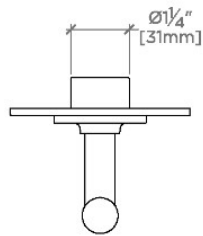

TECHNICAL DETAILS

ADA Compliance: Yes
Fittings Hole Diameter: 2"
Number Of Holes: One Hole
Primary Material: Brass

INSPIRATION

Modern designs infused with rare soul and artistry. Explore our wide range of Bond bath and kitchen elements, from fittings to fixtures to hardware.

CODES & STANDARDS

PRODUCT FEATURES

Lever Handle

For use with a Pressure Balance shower system and two waterway outlets such as a handshower, shower head, or tub spout

Stocked in Chrome, Nickel, Brass and Dark Nickel

Requires rough valve, sold separately: GUDV2P (USA) or GU2PDV (UK/International)

CERTIFICATIONS

PRODUCT (NOTES)

BOND

B2P120

Bond Solo Series Two Way Pressure Balance Diverter Trim
with Roman Numerals and Straight Lever Handle

TOP VIEW SCALE: 3"=1'-0"

FRONT VIEW SCALE: 3"=1'-0"

SIDE VIEW SCALE: 3"=1'-0"