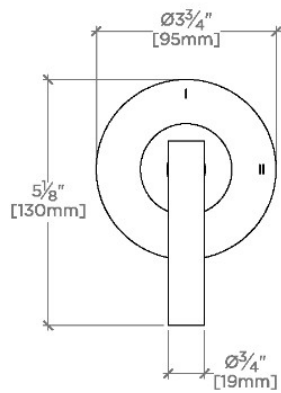

TECHNICAL DETAILS

ADA Compliance: Yes
Fittings Hole Diameter: 2"
Number Of Holes: One Hole
Primary Material: Brass

INSPIRATION

Modern designs infused with rare soul and artistry. Explore our wide range of Bond bath and kitchen elements, from fittings to fixtures to hardware.

CODES & STANDARDS

PRODUCT FEATURES

Lever Handle

For use with a Pressure Balance shower system and two waterway outlets such as a handshower, shower head, or tub spout

Stocked in Chrome, Nickel, Brass and Dark Nickel

Requires rough valve, sold separately: GUDV2P (USA) or GU2PDV (UK/International)

CERTIFICATIONS

PRODUCT (NOTES)

BOND

B2P120

Bond Solo Series Two Way Pressure Balance Diverter Trim
with Roman Numerals and Straight Lever Handle

TOP VIEW SCALE: 3"=1'-0"

FRONT VIEW SCALE: 3"=1'-0"

SIDE VIEW SCALE: 3"=1'-0"