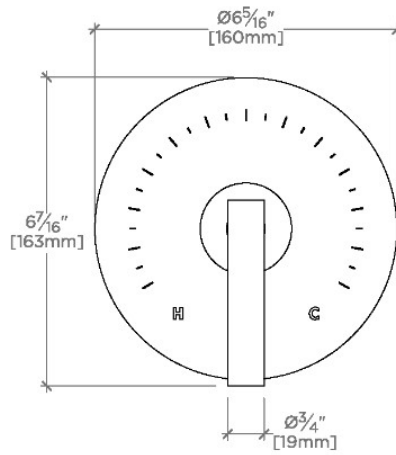

CODES & STANDARDS

PRODUCT FEATURES

Lever Handle

Allows bather to adjust temperature of all waterway outlets with a hot limit safety stop providing anti-scald protection

Stocked in Chrome, Nickel, Brass and Dark Nickel

Requires valve, sold separately: GUTH60 (1/2") or GUTH38 (3/4") (USA) or GU60TH, GU38TH (UK/International)

CERTIFICATIONS

PRODUCT (NOTES)

BOND

BTH220

Bond Solo Series Round Thermostatic Control Valve Trim
with Straight Lever Handle

TOP VIEW

SCALE: 3"=1'-0"

FRONT VIEW

SCALE: 3"=1'-0"

SIDE VIEW

SCALE: 3"=1'-0"