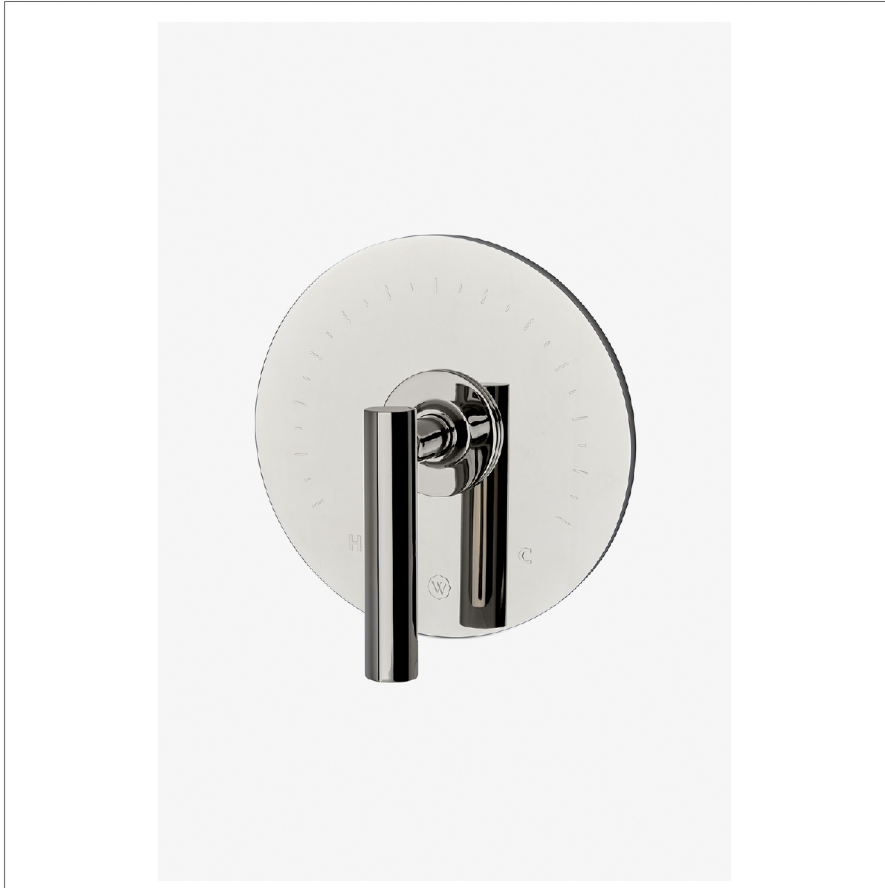

BOND

BTH220

Bond Solo Series Round Thermostatic Control Valve Trim
with Straight Lever Handle

SHOWN IN BOND SOLO SERIES ROUND THERMOSTATIC CONTROL VALVE TRIM WITH STRAIGHT LEVER HANDLE | BTH220

TECHNICAL DETAILS

ADA Compliance: Yes
Number Of Holes: One Hole
Primary Material: Brass

INSPIRATION

Modern designs infused with rare soul and artistry. Explore our wide range of Bond bath and kitchen elements, from fittings to fixtures to hardware.

CODES & STANDARDS

PRODUCT FEATURES

Lever Handle

Allows bather to adjust temperature of all waterway outlets with a hot limit safety stop providing anti-scald protection

Stocked in Chrome, Nickel, Brass and Dark Nickel

Requires valve, sold separately: GUTH60 (1/2") or GUTH38 (3/4") (USA) or GU60TH, GU38TH (UK/International)

CERTIFICATIONS

PRODUCT (NOTES)

BOND

BTH220

Bond Solo Series Round Thermostatic Control Valve Trim
with Straight Lever Handle