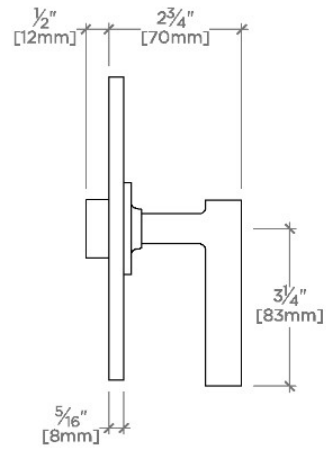

CODES & STANDARDS

PRODUCT FEATURES

Lever Handle

Allows bather to adjust temperature of all waterway outlets with a hot limit safety stop providing anti-scald protection

Stocked in Chrome, Nickel, Brass and Dark Nickel

Requires valve, sold separately: GUTH60 (1/2") or GUTH38 (3/4") (USA) or GU60TH, GU38TH (UK/International)

CERTIFICATIONS

PRODUCT (NOTES)

BOND

BTH220

Bond Solo Series Round Thermostatic Control Valve Trim
with Straight Lever Handle

TOP VIEW

SCALE: 3"=1'-0"

FRONT VIEW

SCALE: 3"=1'-0"

SIDE VIEW

SCALE: 3"=1'-0"