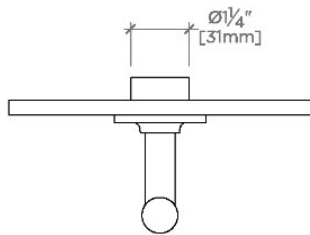

CODES & STANDARDS

PRODUCT FEATURES

Lever Handle

Allows bather to adjust temperature of all waterway outlets with a hot limit safety stop providing anti-scald protection

Stocked in Chrome, Nickel, Brass and Dark Nickel

Requires valve, sold separately: GUTH60 (1/2") or GUTH38 (3/4") (USA) or GU60TH, GU38TH (UK/International)

CERTIFICATIONS

PRODUCT (NOTES)

BOND

BTH220

Bond Solo Series Round Thermostatic Control Valve Trim
with Straight Lever Handle

TOP VIEW

SCALE: 3"=1'-0"

FRONT VIEW

SCALE: 3"=1'-0"

SIDE VIEW

SCALE: 3"=1'-0"