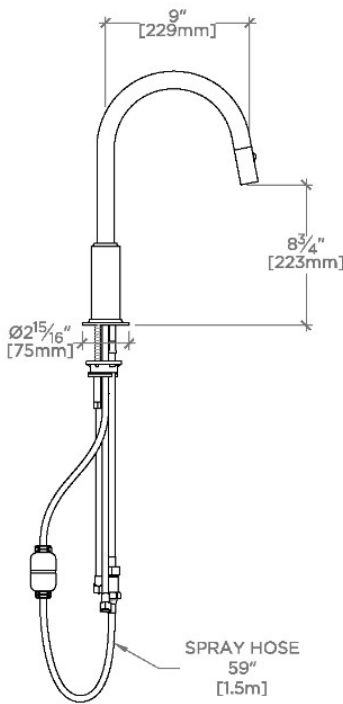

TECHNICAL DETAILS

ADA Compliance: Yes
 Adjustable Versus Fixed Spray: Adjustable
 Deck Thickness Maximum: 2 1/4"
 Deck Thickness Minimum: 1/4"
 Fittings Hole Diameter: 1 1/2"
 Handle Turn Angle: Tilt and Turn
 Handshower Spray Hose Length: 59"
 Inlet Connection Size: 3/8"
 Inlet Connection Type: Compression Connection Hoses
 Integrated Diverter: Y
 Restricted Maximum Flow Rate: 1.75 gpm
 Spout Swivel: Y
 Spray Included In Unit: Y
 Valve Material: Ceramic
 Water Pressure Maximum: 85.0 psi
 Water Pressure Minimum: 25.0 psi
 Water Pressure Recommended: 45.0 psi

Two Function Integrated Pull Spray operated by a sliding button, switches from aerated stream to jet spray. The button returns to aerated stream when disengaged and remains in spray mode without holding down

Stocked in Chrome, Nickel, Brass and Dark Nickel

CERTIFICATIONS

PRODUCT (NOTES)

WATERWORKS

BOND

BKM120

Bond Solo Series One Hole Gooseneck Integrated Pull Spray Kitchen Faucet with Straight Lever Handle

TOP VIEW SCALE: 1"=1'-0"

SPRAY AND HANDLE OPERATION SCALE: 1"=1'-0"

SCALE: 1"=1'-0"

FRONT VIEW SCALE: 1"=1'-0"

SIDE VIEW SCALE: 1"=1'-0"

NOTE:
ADAPTER AND GASKET (x2) INCLUDED -
INTERNATIONAL USE ONLY

ADAPTER NOT TO SCALE