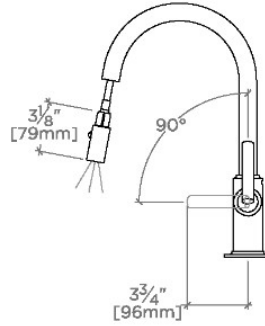

TECHNICAL DETAILS

ADA Compliance: Yes
 Adjustable Versus Fixed Spray: Adjustable
 Deck Thickness Maximum: 2 1/4"
 Deck Thickness Minimum: 1/4"
 Fittings Hole Diameter: 1 1/2"
 Handle Turn Angle: Tilt and Turn
 Handshower Spray Hose Length: 59"
 Inlet Connection Size: 3/8"
 Inlet Connection Type: Compression Connection Hoses
 Integrated Diverter: Y
 Restricted Maximum Flow Rate: 1.75 gpm
 Spout Swivel: Y
 Spray Included In Unit: Y
 Valve Material: Ceramic
 Water Pressure Maximum: 85.0 psi
 Water Pressure Minimum: 25.0 psi
 Water Pressure Recommended: 45.0 psi

Two Function Integrated Pull Spray operated by a sliding button, switches from aerated stream to jet spray. The button returns to aerated stream when disengaged and remains in spray mode without holding down

Stocked in Chrome, Nickel, Brass and Dark Nickel

CERTIFICATIONS

PRODUCT (NOTES)

WATERWORKS

BOND

BKM120

Bond Solo Series One Hole Gooseneck Integrated Pull Spray Kitchen Faucet with Straight Lever Handle

TOP VIEW SCALE: 1"=1'-0"

SPRAY AND HANDLE OPERATION SCALE: 1"=1'-0"

SCALE: 1"=1'-0"

FRONT VIEW SCALE: 1"=1'-0"

SIDE VIEW SCALE: 1"=1'-0"

NOTE:
ADAPTER AND GASKET (x2) INCLUDED -
INTERNATIONAL USE ONLY

ADAPTER NOT TO SCALE