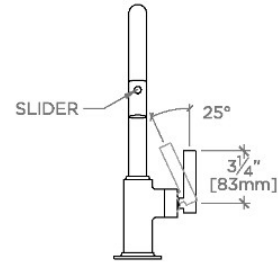

TECHNICAL DETAILS

ADA Compliance: Yes
 Adjustable Versus Fixed Spray: Adjustable
 Deck Thickness Maximum: 2 1/4"
 Deck Thickness Minimum: 1/4"
 Fittings Hole Diameter: 1 1/2"
 Handle Turn Angle: Tilt and Turn
 Handshower Spray Hose Length: 59"
 Inlet Connection Size: 3/8"
 Inlet Connection Type: Compression Connection Hoses
 Integrated Diverter: Y
 Restricted Maximum Flow Rate: 1.75 gpm
 Spout Swivel: Y
 Spray Included In Unit: Y
 Valve Material: Ceramic
 Water Pressure Maximum: 85.0 psi
 Water Pressure Minimum: 25.0 psi
 Water Pressure Recommended: 45.0 psi

Two Function Integrated Pull Spray operated by a sliding button, switches from aerated stream to jet spray. The button returns to aerated stream when disengaged and remains in spray mode without holding down

Stocked in Chrome, Nickel, Brass and Dark Nickel

CERTIFICATIONS

PRODUCT (NOTES)

WATERWORKS

BOND

BKM120

Bond Solo Series One Hole Gooseneck Integrated Pull Spray Kitchen Faucet with Straight Lever Handle

TOP VIEW SCALE: 1"=1'-0"

SPRAY AND HANDLE OPERATION SCALE: 1"=1'-0"

SCALE: 1"=1'-0"

FRONT VIEW SCALE: 1"=1'-0"

SIDE VIEW SCALE: 1"=1'-0"

NOTE:
ADAPTER AND GASKET (x2) INCLUDED -
INTERNATIONAL USE ONLY

ADAPTER NOT TO SCALE