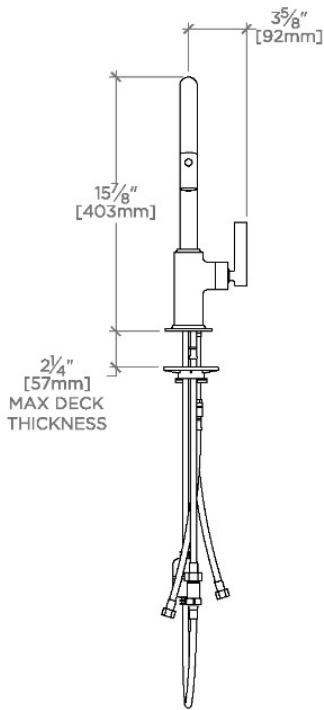

TECHNICAL DETAILS

ADA Compliance: Yes
 Adjustable Versus Fixed Spray: Adjustable
 Deck Thickness Maximum: 2 1/4"
 Deck Thickness Minimum: 1/4"
 Fittings Hole Diameter: 1 1/2"
 Handle Turn Angle: Tilt and Turn
 Handshower Spray Hose Length: 59"
 Inlet Connection Size: 3/8"
 Inlet Connection Type: Compression Connection Hoses
 Integrated Diverter: Y
 Restricted Maximum Flow Rate: 1.75 gpm
 Spout Swivel: Y
 Spray Included In Unit: Y
 Valve Material: Ceramic
 Water Pressure Maximum: 85.0 psi
 Water Pressure Minimum: 25.0 psi
 Water Pressure Recommended: 45.0 psi

Two Function Integrated Pull Spray operated by a sliding button, switches from aerated stream to jet spray. The button returns to aerated stream when disengaged and remains in spray mode without holding down

Stocked in Chrome, Nickel, Brass and Dark Nickel

CERTIFICATIONS

PRODUCT (NOTES)

WATERWORKS

BOND

BKM120

Bond Solo Series One Hole Gooseneck Integrated Pull Spray Kitchen Faucet with Straight Lever Handle

TOP VIEW SCALE: 1"=1'-0"

SPRAY AND HANDLE OPERATION SCALE: 1"=1'-0"

SCALE: 1"=1'-0"

FRONT VIEW SCALE: 1"=1'-0"

SIDE VIEW SCALE: 1"=1'-0"

NOTE:
ADAPTER AND GASKET (x2) INCLUDED -
INTERNATIONAL USE ONLY

ADAPTER NOT TO SCALE