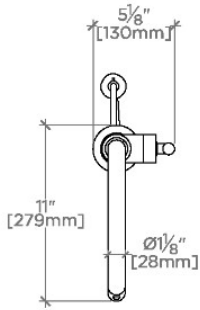

TECHNICAL DETAILS

ADA Compliance: Yes
 Adjustable Versus Fixed Spray: Adjustable
 Deck Thickness Maximum: 2 1/4"
 Deck Thickness Minimum: 1/4"
 Fittings Hole Diameter: 1 1/2"
 Handle Turn Angle: Tilt and Turn
 Handshower Spray Hose Length: 59"
 Inlet Connection Size: 3/8"
 Inlet Connection Type: Compression Connection Hoses
 Integrated Diverter: Y
 Restricted Maximum Flow Rate: 1.75 gpm
 Spout Swivel: Y
 Spray Included In Unit: Y
 Valve Material: Ceramic
 Water Pressure Maximum: 85.0 psi
 Water Pressure Minimum: 25.0 psi
 Water Pressure Recommended: 45.0 psi

Stocked in Chrome, Nickel, Brass and Dark Nickel

CERTIFICATIONS

PRODUCT (NOTES)

WATERWORKS

BOND

BKM120

Bond Solo Series One Hole Gooseneck Integrated Pull Spray Kitchen Faucet with Straight Lever Handle

TOP VIEW SCALE: 1"=1'-0"

SPRAY AND HANDLE OPERATION SCALE: 1"=1'-0"

SCALE: 1"=1'-0"

FRONT VIEW SCALE: 1"=1'-0"

SIDE VIEW SCALE: 1"=1'-0"

NOTE:
ADAPTER AND GASKET (x2) INCLUDED -
INTERNATIONAL USE ONLY

ADAPTER NOT TO SCALE