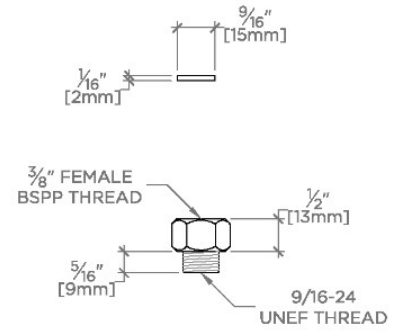

TECHNICAL DETAILS

ADA Compliance: Yes
 Adjustable Versus Fixed Spray: Adjustable
 Deck Thickness Maximum: 2 1/4"
 Deck Thickness Minimum: 1/4"
 Fittings Hole Diameter: 1 1/2"
 Handle Turn Angle: Tilt and Turn
 Handshower Spray Hose Length: 59"
 Inlet Connection Size: 3/8"
 Inlet Connection Type: Compression Connection Hoses
 Integrated Diverter: Y
 Restricted Maximum Flow Rate: 1.75 gpm
 Spout Swivel: Y
 Spray Included In Unit: Y
 Valve Material: Ceramic
 Water Pressure Maximum: 85.0 psi
 Water Pressure Minimum: 25.0 psi
 Water Pressure Recommended: 45.0 psi

Stocked in Chrome, Nickel, Brass and Dark Nickel

CERTIFICATIONS

PRODUCT (NOTES)

WATERWORKS

BOND

BKM120

Bond Solo Series One Hole Gooseneck Integrated Pull Spray Kitchen Faucet with Straight Lever Handle

TOP VIEW SCALE: 1"=1'-0"

SPRAY AND HANDLE OPERATION SCALE: 1"=1'-0"

SCALE: 1"=1'-0"

FRONT VIEW SCALE: 1"=1'-0"

SIDE VIEW SCALE: 1"=1'-0"

NOTE:
ADAPTER AND GASKET (x2) INCLUDED -
INTERNATIONAL USE ONLY

ADAPTER NOT TO SCALE