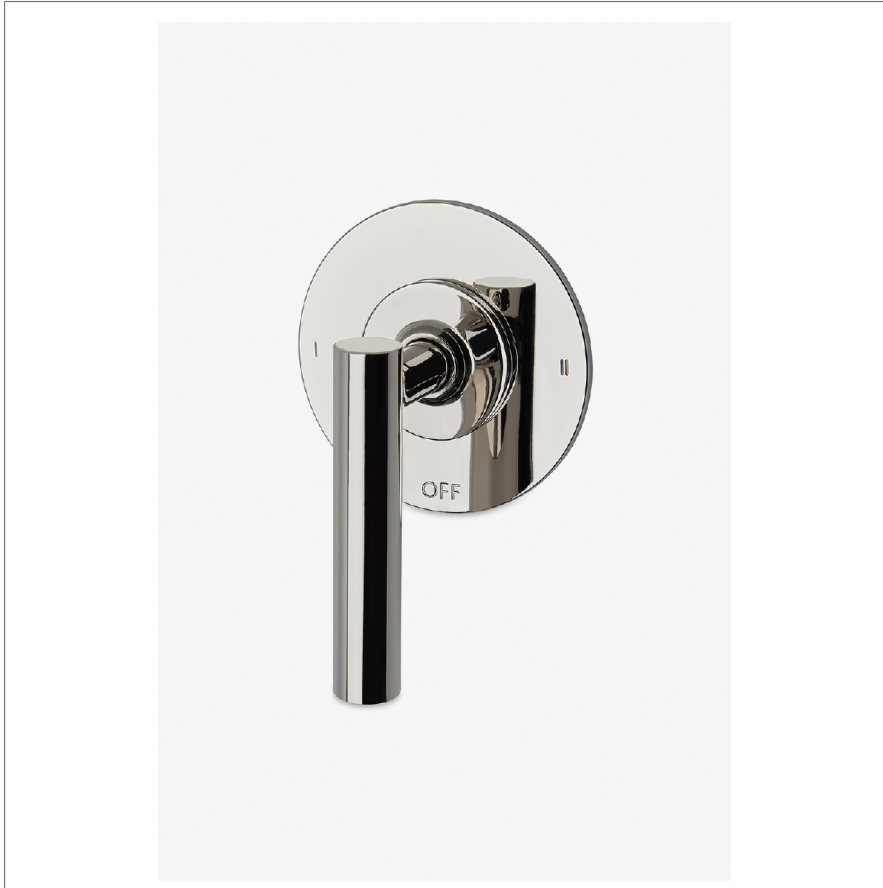

## BOND

B3T120

Bond Solo Series Three Way Thermostatic Diverter Trim with Roman Numerals and Straight Lever Handle

SHOWN IN BOND SOLO SERIES THREE WAY THERMOSTATIC DIVERTER TRIM WITH ROMAN NUMERALS AND STRAIGHT LEVER HANDLE | B3T120

### TECHNICAL DETAILS

ADA Compliance: Yes  
Fittings Hole Diameter: 2"  
Number Of Holes: One Hole  
Primary Material: Brass

### PRODUCT FEATURES

Lever Handle

For use with a Thermostatic shower system and three waterway outlets such as a handshower, shower head, and tub spout

Stocked in Chrome, Nickel, Brass and Dark Nickel

Requires rough valve, sold separately: GUDV66 (USA) or GU66DV (UK/International)

## BOND

B3T120

Bond Solo Series Three Way Thermostatic Diverter Trim with Roman Numerals and Straight Lever Handle

TOP VIEW SCALE: 3"=1'-0"

FRONT VIEW SCALE: 3"=1'-0"

SIDE VIEW SCALE: 3"=1'-0"