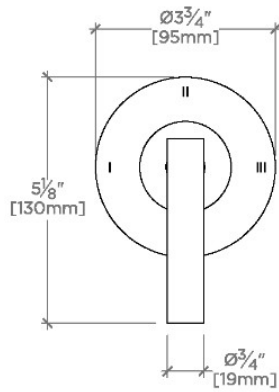

### TECHNICAL DETAILS

ADA Compliance: Yes  
Fittings Hole Diameter: 2"  
Number Of Holes: One Hole  
Primary Material: Brass

## BOND

B3T120

Bond Solo Series Three Way Thermostatic Diverter Trim with Roman Numerals and Straight Lever Handle

TOP VIEW SCALE: 3"=1'-0"

FRONT VIEW SCALE: 3"=1'-0"

SIDE VIEW SCALE: 3"=1'-0"