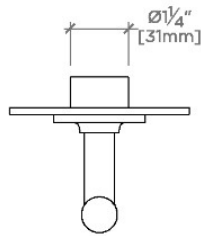

### PRODUCT FEATURES

Lever Handle

For use with a Thermostatic shower system and three waterway outlets such as a handshower, shower head, and tub spout

Stocked in Chrome, Nickel, Brass and Dark Nickel

Requires rough valve, sold separately: GUDV66 (USA) or GU66DV (UK/International)

## BOND

B3T120

Bond Solo Series Three Way Thermostatic Diverter Trim with Roman Numerals and Straight Lever Handle

TOP VIEW SCALE: 3"=1'-0"

FRONT VIEW SCALE: 3"=1'-0"

SIDE VIEW SCALE: 3"=1'-0"