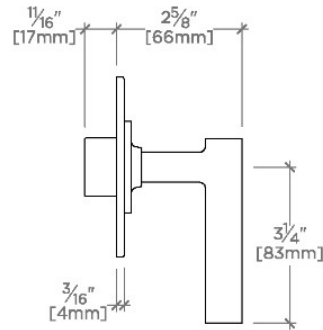

### TECHNICAL DETAILS

ADA Compliance: Yes  
Fittings Hole Diameter: 2"  
Number Of Holes: One Hole  
Primary Material: Brass

## BOND

B3T120

Bond Solo Series Three Way Thermostatic Diverter Trim with Roman Numerals and Straight Lever Handle

TOP VIEW SCALE: 3"=1'-0"

FRONT VIEW SCALE: 3"=1'-0"

SIDE VIEW SCALE: 3"=1'-0"