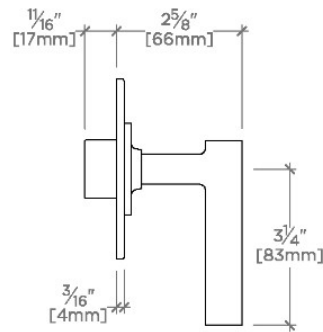

## BOND

B2T120

Bond Solo Series Two Way Thermostatic Diverter Trim with Roman Numerals and Straight Lever Handle

TOP VIEW SCALE: 3"=1'-0"

FRONT VIEW SCALE: 3"=1'-0"

SIDE VIEW SCALE: 3"=1'-0"