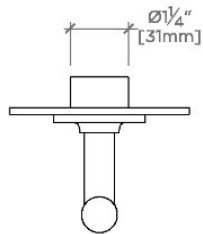

### PRODUCT FEATURES

Lever Handle

For use with a Thermostatic shower system and two waterway outlets such as a handshower, shower head, and tub spout

Stocked in Chrome, Nickel, Brass and Dark Nickel

Requires rough valve, sold separately: GUDV2T (USA) or GU2TDV (UK/International)

## BOND

B2T120

Bond Solo Series Two Way Thermostatic Diverter Trim with Roman Numerals and Straight Lever Handle

TOP VIEW SCALE: 3"=1'-0"

FRONT VIEW SCALE: 3"=1'-0"

SIDE VIEW SCALE: 3"=1'-0"