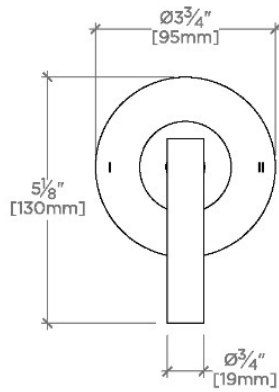

### TECHNICAL DETAILS

ADA Compliance: Yes  
Fittings Hole Diameter: 2"  
Number Of Holes: One Hole  
Primary Material: Brass

## BOND

B2T120

Bond Solo Series Two Way Thermostatic Diverter Trim with Roman Numerals and Straight Lever Handle

TOP VIEW SCALE: 3"=1'-0"

FRONT VIEW SCALE: 3"=1'-0"

SIDE VIEW SCALE: 3"=1'-0"