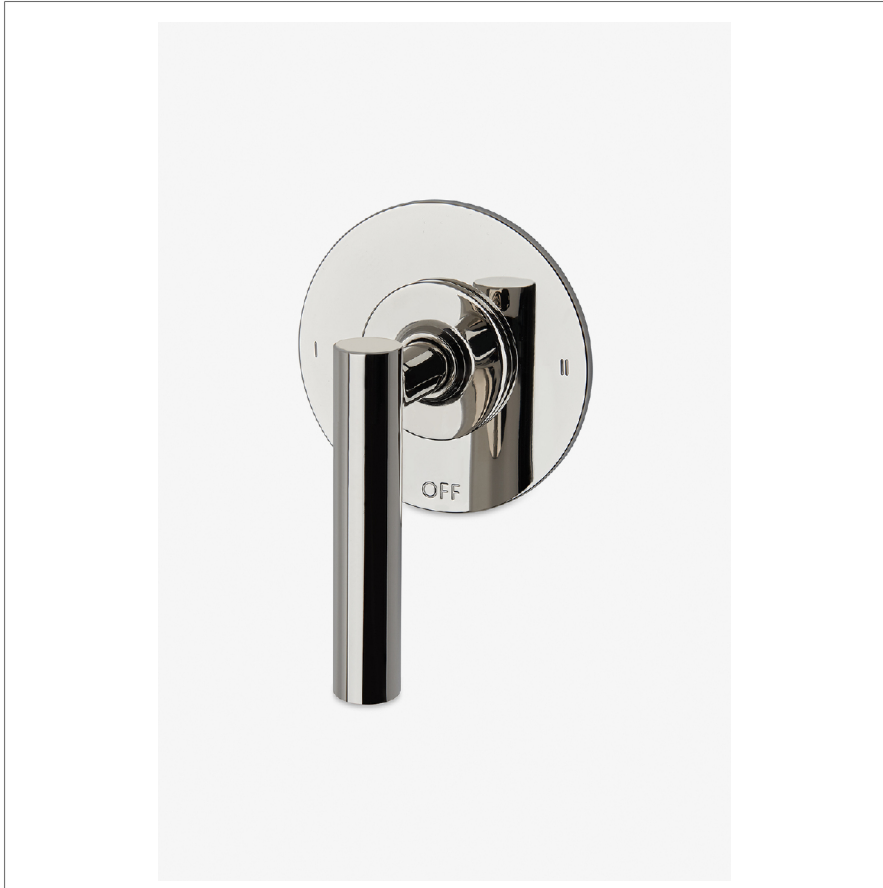

## BOND

B2T120

Bond Solo Series Two Way Thermostatic Diverter Trim with Roman Numerals and Straight Lever Handle

SHOWN IN BOND SOLO SERIES TWO WAY THERMOSTATIC DIVERTER TRIM WITH ROMAN NUMERALS AND STRAIGHT LEVER HANDLE | B2T120

### TECHNICAL DETAILS

ADA Compliance: Yes  
Fittings Hole Diameter: 2"  
Number Of Holes: One Hole  
Primary Material: Brass

### PRODUCT FEATURES

Lever Handle

For use with a Thermostatic shower system and two waterway outlets such as a handshower, shower head, and tub spout

Stocked in Chrome, Nickel, Brass and Dark Nickel

Requires rough valve, sold separately: GUDV2T (USA) or GU2TDV (UK/International)

## BOND

B2T120

Bond Solo Series Two Way Thermostatic Diverter Trim with Roman Numerals and Straight Lever Handle

TOP VIEW SCALE: 3"=1'-0"

FRONT VIEW SCALE: 3"=1'-0"

SIDE VIEW SCALE: 3"=1'-0"