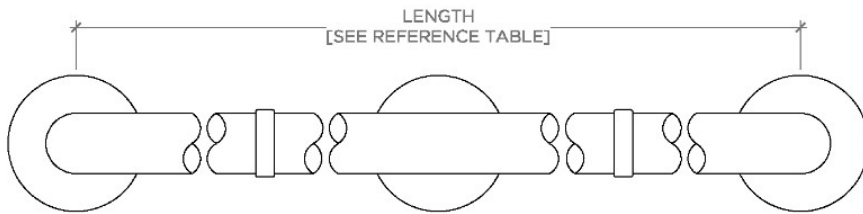

ESSENTIALS

EGB248

Essentials Modern 48" Grab Bar

SHOWN IN ESSENTIALS MODERN 48" GRAB BAR | EGB248

TECHNICAL DETAILS

INSPIRATION

CODES & STANDARDS

Products comply with ASTM F446- Standard Consumer Safety Specification for Grab Bars and Accessories Installed in the Bathing Area.

PRODUCT FEATURES

Solid Brass

ADA Compliant

Can withstand 250lbs hold force

Modern Style

Center mounting post and escutcheon

CERTIFICATIONS

PRODUCT (NOTES)

Essentials Modern 48" Grab Bar

STYLE NO.	DESCRIPTION	LENGTH
EGB230	Essentials Modern 30" Grab Bar	30" [762mm]
EGB236	Essentials Modern 36" Grab Bar	36" [914mm]
EGB242	Essentials Modern 42" Grab Bar	42" [1067mm]
EGB248	Essentials Modern 48" Grab Bar	48" [1219mm]
EGB260	Essentials Modern 60" Grab Bar	60" [1524mm]

TOP VIEW

SCALE: 3"=1'-0"

FRONT VIEW

SCALE: 3"=1'-0"

SIDE VIEW

SCALE: 3"=1'-0"