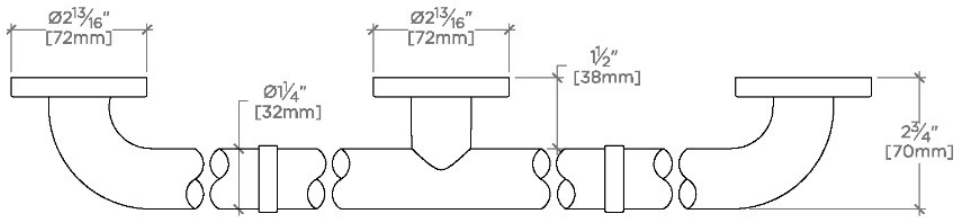

ESSENTIALS

EGB248

Essentials Modern 48" Grab Bar

SHOWN IN ESSENTIALS MODERN 48" GRAB BAR | EGB248

TECHNICAL DETAILS

INSPIRATION

CODES & STANDARDS

Products comply with ASTM F446- Standard Consumer Safety Specification for Grab Bars and Accessories Installed in the Bathing Area.

PRODUCT FEATURES

Solid Brass

ADA Compliant

Can withstand 250lbs hold force

Modern Style

Center mounting post and escutcheon

CERTIFICATIONS

PRODUCT (NOTES)

Essentials Modern 48" Grab Bar

STYLE NO.	DESCRIPTION	LENGTH
EGB230	Essentials Modern 30" Grab Bar	30" [762mm]
EGB236	Essentials Modern 36" Grab Bar	36" [914mm]
EGB242	Essentials Modern 42" Grab Bar	42" [1067mm]
EGB248	Essentials Modern 48" Grab Bar	48" [1219mm]
EGB260	Essentials Modern 60" Grab Bar	60" [1524mm]

TOP VIEW

SCALE: 3"=1'-0"

FRONT VIEW

SCALE: 3"=1'-0"

SIDE VIEW

SCALE: 3"=1'-0"