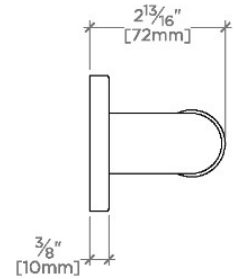

ESSENTIALS

EGB248

Essentials Modern 48" Grab Bar

SHOWN IN ESSENTIALS MODERN 48" GRAB BAR | EGB248

TECHNICAL DETAILS

INSPIRATION

CODES & STANDARDS

Products comply with ASTM F446- Standard Consumer Safety Specification for Grab Bars and Accessories Installed in the Bathing Area.

Essentials Modern 48" Grab Bar

STYLE NO.	DESCRIPTION	LENGTH
EGB230	Essentials Modern 30" Grab Bar	30" [762mm]
EGB236	Essentials Modern 36" Grab Bar	36" [914mm]
EGB242	Essentials Modern 42" Grab Bar	42" [1067mm]
EGB248	Essentials Modern 48" Grab Bar	48" [1219mm]
EGB260	Essentials Modern 60" Grab Bar	60" [1524mm]

TOP VIEW

SCALE: 3"=1'-0"

FRONT VIEW

SCALE: 3"=1'-0"

SIDE VIEW

SCALE: 3"=1'-0"