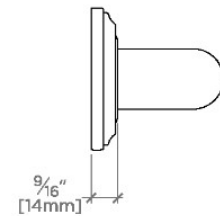

ESSENTIALS

EGB112

Essentials Classic 12" Grab Bar

SHOWN IN ESSENTIALS CLASSIC 12" GRAB BAR | EGB112

TECHNICAL DETAILS

INSPIRATION

CODES & STANDARDS

Products comply with ASTM F446- Standard Consumer Safety Specification for Grab Bars and Accessories Installed in the Bathing Area.

WATERWORKS

ESSENTIALS

EGB112

Essentials Classic 12" Grab Bar

STYLE NO.	DESCRIPTION	LENGTH
EGB112	Essentials Classic 12" Grab Bar	12" [305mm]
EGB118	Essentials Classic 18" Grab Bar	18" [457mm]
EGB124	Essentials Classic 24" Grab Bar	24" [610mm]

TOP VIEW

SCALE: 3"=1'-0"

FRONT VIEW

SCALE: 3"=1'-0"

SIDE VIEW

SCALE: 3"=1'-0"