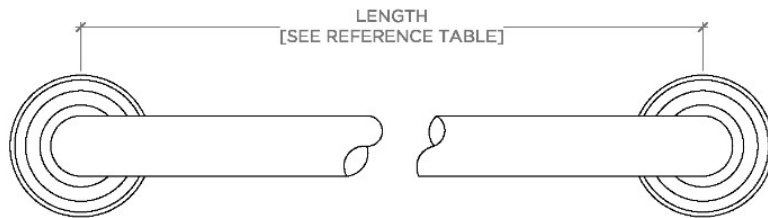

ESSENTIALS

EGB112

Essentials Classic 12" Grab Bar

SHOWN IN ESSENTIALS CLASSIC 12" GRAB BAR | EGB112

TECHNICAL DETAILS

INSPIRATION

CODES & STANDARDS

Products comply with ASTM F446- Standard Consumer Safety Specification for Grab Bars and Accessories Installed in the Bathing Area.

WATERWORKS

ESSENTIALS

EGB112

Essentials Classic 12" Grab Bar

STYLE NO.	DESCRIPTION	LENGTH
EGB112	Essentials Classic 12" Grab Bar	12" [305mm]
EGB118	Essentials Classic 18" Grab Bar	18" [457mm]
EGB124	Essentials Classic 24" Grab Bar	24" [610mm]

TOP VIEW

SCALE: 3"=1'-0"

FRONT VIEW

SCALE: 3"=1'-0"

SIDE VIEW

SCALE: 3"=1'-0"