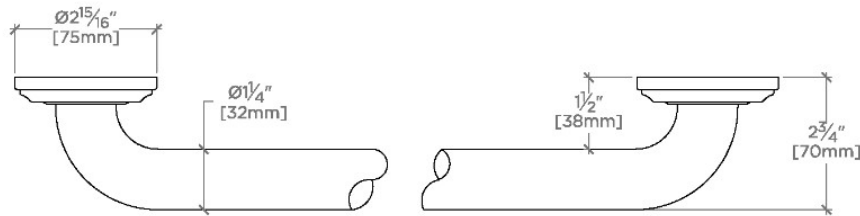

ESSENTIALS

EGB112

Essentials Classic 12" Grab Bar

SHOWN IN ESSENTIALS CLASSIC 12" GRAB BAR | EGB112

TECHNICAL DETAILS

INSPIRATION

CODES & STANDARDS

Products comply with ASTM F446- Standard Consumer Safety Specification for Grab Bars and Accessories Installed in the Bathing Area.

PRODUCT FEATURES

Solid Brass

ADA Compliant

Can withstand 250lbs hold force

Classic Style

Center mounting post and escutcheon

CERTIFICATIONS

PRODUCT (NOTES)

WATERWORKS

ESSENTIALS

EGB112

Essentials Classic 12" Grab Bar

STYLE NO.	DESCRIPTION	LENGTH
EGB112	Essentials Classic 12" Grab Bar	12" [305mm]
EGB118	Essentials Classic 18" Grab Bar	18" [457mm]
EGB124	Essentials Classic 24" Grab Bar	24" [610mm]

TOP VIEW

SCALE: 3"=1'-0"

FRONT VIEW

SCALE: 3"=1'-0"

SIDE VIEW

SCALE: 3"=1'-0"