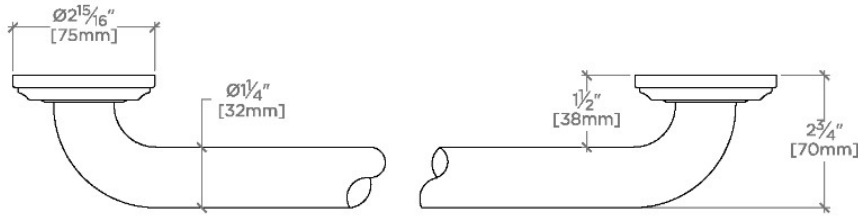

ESSENTIALS

EGB124

Essentials Classic 24" Grab Bar

SHOWN IN ESSENTIALS CLASSIC 24" GRAB BAR | EGB124

TECHNICAL DETAILS

INSPIRATION

CODES & STANDARDS

Products comply with ASTM F446- Standard Consumer Safety Specification for Grab Bars and Accessories Installed in the Bathing Area.

PRODUCT FEATURES

Solid Brass

ADA Compliant

Can withstand 250lbs hold force

Classic Style

Center mounting post and escutcheon

CERTIFICATIONS

PRODUCT (NOTES)

WATERWORKS

ESSENTIALS

EGB124

Essentials Classic 24" Grab Bar

STYLE NO.	DESCRIPTION	LENGTH
EGB112	Essentials Classic 12" Grab Bar	12" [305mm]
EGB118	Essentials Classic 18" Grab Bar	18" [457mm]
EGB124	Essentials Classic 24" Grab Bar	24" [610mm]

TOP VIEW

SCALE: 3"=1'-0"

FRONT VIEW

SCALE: 3"=1'-0"

SIDE VIEW

SCALE: 3"=1'-0"