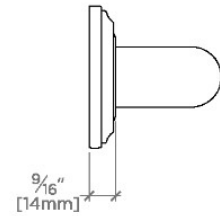

ESSENTIALS

EGB124

Essentials Classic 24" Grab Bar

SHOWN IN ESSENTIALS CLASSIC 24" GRAB BAR | EGB124

TECHNICAL DETAILS

INSPIRATION

CODES & STANDARDS

Products comply with ASTM F446- Standard Consumer Safety Specification for Grab Bars and Accessories Installed in the Bathing Area.

WATERWORKS

ESSENTIALS

EGB124

Essentials Classic 24" Grab Bar

STYLE NO.	DESCRIPTION	LENGTH
EGB112	Essentials Classic 12" Grab Bar	12" [305mm]
EGB118	Essentials Classic 18" Grab Bar	18" [457mm]
EGB124	Essentials Classic 24" Grab Bar	24" [610mm]

TOP VIEW

SCALE: 3"=1'-0"

FRONT VIEW

SCALE: 3"=1'-0"

SIDE VIEW

SCALE: 3"=1'-0"