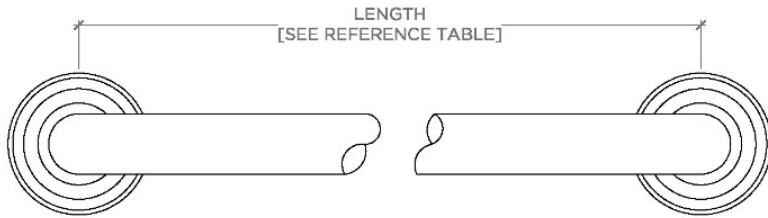

ESSENTIALS

EGB124

Essentials Classic 24" Grab Bar

SHOWN IN ESSENTIALS CLASSIC 24" GRAB BAR | EGB124

TECHNICAL DETAILS

INSPIRATION

CODES & STANDARDS

Products comply with ASTM F446- Standard Consumer Safety Specification for Grab Bars and Accessories Installed in the Bathing Area.

WATERWORKS

ESSENTIALS

EGB124

Essentials Classic 24" Grab Bar

STYLE NO.	DESCRIPTION	LENGTH
EGB112	Essentials Classic 12" Grab Bar	12" [305mm]
EGB118	Essentials Classic 18" Grab Bar	18" [457mm]
EGB124	Essentials Classic 24" Grab Bar	24" [610mm]

TOP VIEW

SCALE: 3"=1'-0"

FRONT VIEW

SCALE: 3"=1'-0"

SIDE VIEW

SCALE: 3"=1'-0"