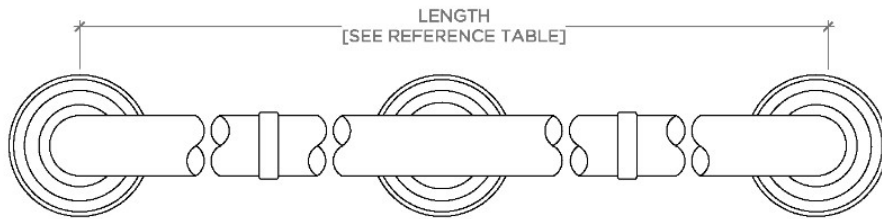

ESSENTIALS

EGB148

Essentials Classic 48" Grab Bar

SHOWN IN ESSENTIALS CLASSIC 48" GRAB BAR | EGB148

TECHNICAL DETAILS

INSPIRATION

CODES & STANDARDS

Products comply with ASTM F446- Standard Consumer Safety Specification for Grab Bars and Accessories Installed in the Bathing Area.

WATERWORKS

ESSENTIALS

EGB148

Essentials Classic 48" Grab Bar

STYLE NO.	DESCRIPTION	LENGTH
EGB130	Essentials Classic 30" Grab Bar	30" [762mm]
EGB136	Essentials Classic 36" Grab Bar	36" [914mm]
EGB142	Essentials Classic 42" Grab Bar	42" [1067mm]
EGB148	Essentials Classic 48" Grab Bar	48" [1219mm]
EGB160	Essentials Classic 60" Grab Bar	60" [1524mm]

TOP VIEW

SCALE: 3"=1'-0"

FRONT VIEW

SCALE: 3"=1'-0"

SIDE VIEW

SCALE: 3"=1'-0"