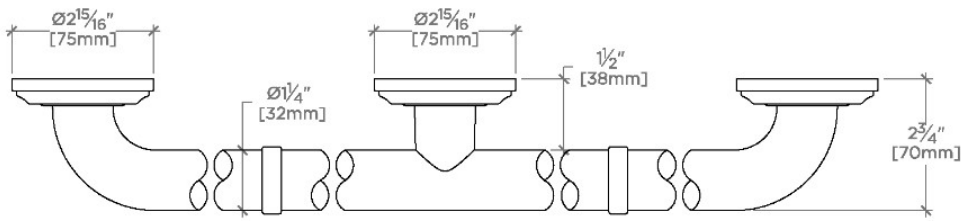

ESSENTIALS

EGB148

Essentials Classic 48" Grab Bar

SHOWN IN ESSENTIALS CLASSIC 48" GRAB BAR | EGB148

TECHNICAL DETAILS

INSPIRATION

CODES & STANDARDS

Products comply with ASTM F446- Standard Consumer Safety Specification for Grab Bars and Accessories Installed in the Bathing Area.

PRODUCT FEATURES

Solid Brass

ADA Compliant

Can withstand 250lbs hold force

Classic Style

Center mounting post and escutcheon

CERTIFICATIONS

PRODUCT (NOTES)

WATERWORKS

ESSENTIALS

EGB148

Essentials Classic 48" Grab Bar

STYLE NO.	DESCRIPTION	LENGTH
EGB130	Essentials Classic 30" Grab Bar	30" [762mm]
EGB136	Essentials Classic 36" Grab Bar	36" [914mm]
EGB142	Essentials Classic 42" Grab Bar	42" [1067mm]
EGB148	Essentials Classic 48" Grab Bar	48" [1219mm]
EGB160	Essentials Classic 60" Grab Bar	60" [1524mm]

TOP VIEW

SCALE: 3"=1'-0"

FRONT VIEW

SCALE: 3"=1'-0"

SIDE VIEW

SCALE: 3"=1'-0"