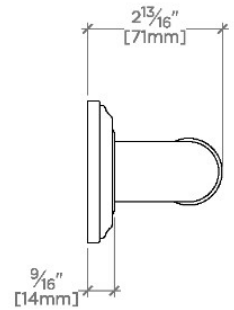

ESSENTIALS

EGB148

Essentials Classic 48" Grab Bar

SHOWN IN ESSENTIALS CLASSIC 48" GRAB BAR | EGB148

TECHNICAL DETAILS

INSPIRATION

CODES & STANDARDS

Products comply with ASTM F446- Standard Consumer Safety Specification for Grab Bars and Accessories Installed in the Bathing Area.

WATERWORKS

ESSENTIALS

EGB148

Essentials Classic 48" Grab Bar

STYLE NO.	DESCRIPTION	LENGTH
EGB130	Essentials Classic 30" Grab Bar	30" [762mm]
EGB136	Essentials Classic 36" Grab Bar	36" [914mm]
EGB142	Essentials Classic 42" Grab Bar	42" [1067mm]
EGB148	Essentials Classic 48" Grab Bar	48" [1219mm]
EGB160	Essentials Classic 60" Grab Bar	60" [1524mm]

TOP VIEW

SCALE: 3"=1'-0"

FRONT VIEW

SCALE: 3"=1'-0"

SIDE VIEW

SCALE: 3"=1'-0"