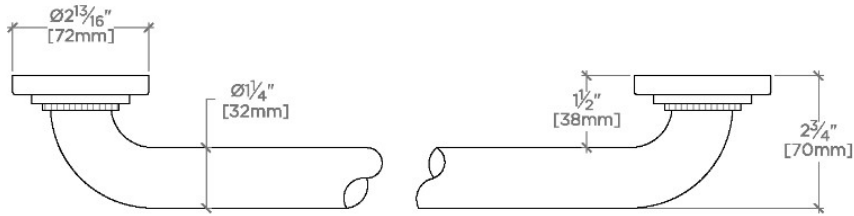

## ESSENTIALS

EGB324

Essentials Transitional 24" Grab Bar

STYLE NO.	DESCRIPTION	LENGTH
EGB312	Essentials Transitional 12" Grab Bar	12" [305mm]
EGB318	Essentials Transitional 18" Grab Bar	18" [457mm]
EGB324	Essentials Transitional 24" Grab Bar	24" [610mm]

TOP VIEW

SCALE: 3"=1'-0"

FRONT VIEW

SCALE: 3"=1'-0"

SIDE VIEW

SCALE: 3"=1'-0"