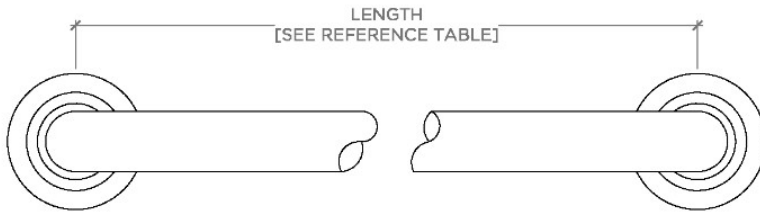

## ESSENTIALS

EGB324

Essentials Transitional 24" Grab Bar

STYLE NO.	DESCRIPTION	LENGTH
EGB312	Essentials Transitional 12" Grab Bar	12" [305mm]
EGB318	Essentials Transitional 18" Grab Bar	18" [457mm]
EGB324	Essentials Transitional 24" Grab Bar	24" [610mm]

TOP VIEW

SCALE: 3"=1'-0"

FRONT VIEW

SCALE: 3"=1'-0"

SIDE VIEW

SCALE: 3"=1'-0"