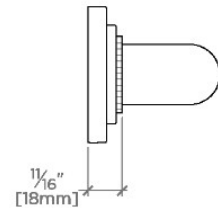

## ESSENTIALS

EGB324

Essentials Transitional 24" Grab Bar

STYLE NO.	DESCRIPTION	LENGTH
EGB312	Essentials Transitional 12" Grab Bar	12" [305mm]
EGB318	Essentials Transitional 18" Grab Bar	18" [457mm]
EGB324	Essentials Transitional 24" Grab Bar	24" [610mm]

TOP VIEW

SCALE: 3"=1'-0"

FRONT VIEW

SCALE: 3"=1'-0"

SIDE VIEW

SCALE: 3"=1'-0"