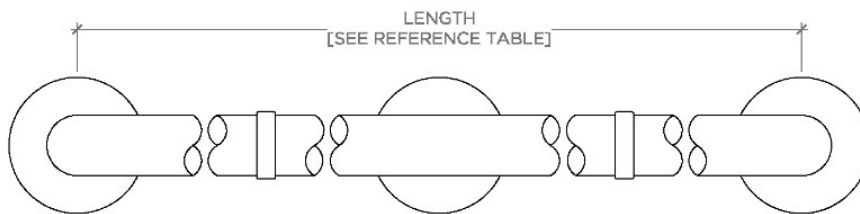

ESSENTIALS

EGB242

Essentials Modern 42" Grab Bar

SHOWN IN ESSENTIALS MODERN 42" GRAB BAR | EGB242

TECHNICAL DETAILS

INSPIRATION

CODES & STANDARDS

Products comply with ASTM F446- Standard Consumer Safety Specification for Grab Bars and Accessories Installed in the Bathing Area.

PRODUCT FEATURES

Solid Brass

ADA Compliant

Can withstand 250lbs hold force

Modern Style

Center mounting post and escutcheon

CERTIFICATIONS

PRODUCT (NOTES)

Essentials Modern 42" Grab Bar

STYLE NO.	DESCRIPTION	LENGTH
EGB230	Essentials Modern 30" Grab Bar	30" [762mm]
EGB236	Essentials Modern 36" Grab Bar	36" [914mm]
EGB242	Essentials Modern 42" Grab Bar	42" [1067mm]
EGB248	Essentials Modern 48" Grab Bar	48" [1219mm]
EGB260	Essentials Modern 60" Grab Bar	60" [1524mm]

TOP VIEW

SCALE: 3"=1'-0"

FRONT VIEW

SCALE: 3"=1'-0"

SIDE VIEW

SCALE: 3"=1'-0"