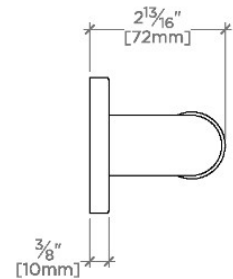

ESSENTIALS

EGB242

Essentials Modern 42" Grab Bar

SHOWN IN ESSENTIALS MODERN 42" GRAB BAR | EGB242

TECHNICAL DETAILS

INSPIRATION

CODES & STANDARDS

Products comply with ASTM F446- Standard Consumer Safety Specification for Grab Bars and Accessories Installed in the Bathing Area.

Essentials Modern 42" Grab Bar

STYLE NO.	DESCRIPTION	LENGTH
EGB230	Essentials Modern 30" Grab Bar	30" [762mm]
EGB236	Essentials Modern 36" Grab Bar	36" [914mm]
EGB242	Essentials Modern 42" Grab Bar	42" [1067mm]
EGB248	Essentials Modern 48" Grab Bar	48" [1219mm]
EGB260	Essentials Modern 60" Grab Bar	60" [1524mm]

TOP VIEW

SCALE: 3"=1'-0"

FRONT VIEW

SCALE: 3"=1'-0"

SIDE VIEW

SCALE: 3"=1'-0"