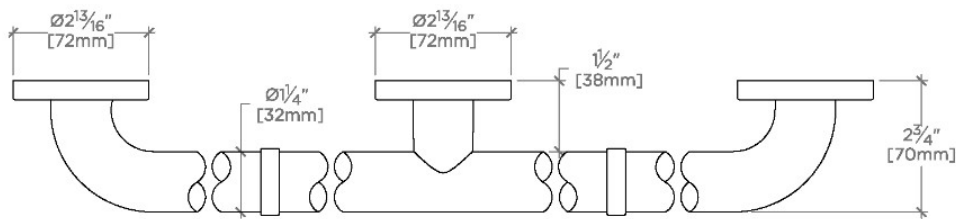

ESSENTIALS

EGB242

Essentials Modern 42" Grab Bar

SHOWN IN ESSENTIALS MODERN 42" GRAB BAR | EGB242

TECHNICAL DETAILS

INSPIRATION

CODES & STANDARDS

Products comply with ASTM F446- Standard Consumer Safety Specification for Grab Bars and Accessories Installed in the Bathing Area.

PRODUCT FEATURES

Solid Brass

ADA Compliant

Can withstand 250lbs hold force

Modern Style

Center mounting post and escutcheon

CERTIFICATIONS

PRODUCT (NOTES)

Essentials Modern 42" Grab Bar

STYLE NO.	DESCRIPTION	LENGTH
EGB230	Essentials Modern 30" Grab Bar	30" [762mm]
EGB236	Essentials Modern 36" Grab Bar	36" [914mm]
EGB242	Essentials Modern 42" Grab Bar	42" [1067mm]
EGB248	Essentials Modern 48" Grab Bar	48" [1219mm]
EGB260	Essentials Modern 60" Grab Bar	60" [1524mm]

TOP VIEW

SCALE: 3"=1'-0"

FRONT VIEW

SCALE: 3"=1'-0"

SIDE VIEW

SCALE: 3"=1'-0"