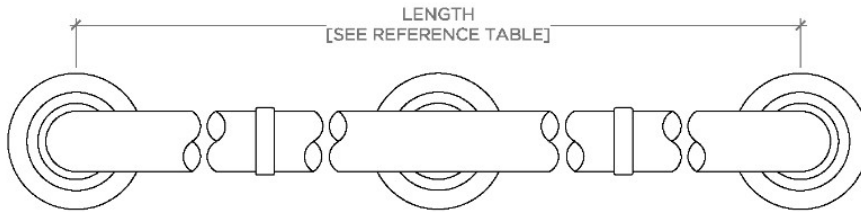

ESSENTIALS

EGB348

Essentials Transitional 48" Grab Bar

SHOWN IN ESSENTIALS TRANSITIONAL 48" GRAB BAR | EGB348

TECHNICAL DETAILS

INSPIRATION

CODES & STANDARDS

Products comply with ASTM F446- Standard Consumer Safety Specification for Grab Bars and Accessories Installed in the Bathing Area.

PRODUCT FEATURES

Solid Brass

ADA Compliant

Can withstand 250lbs hold force

Transitional Style

Center mounting post and escutcheon

CERTIFICATIONS

PRODUCT (NOTES)

WATERWORKS

ESSENTIALS

EGB348

Essentials Transitional 48" Grab Bar

STYLE NO.	DESCRIPTION	LENGTH
EGB330	Essentials Transitional 30" Grab Bar	30" [762mm]
EGB336	Essentials Transitional 36" Grab Bar	36" [914mm]
EGB342	Essentials Transitional 42" Grab Bar	42" [1067mm]
EGB348	Essentials Transitional 48" Grab Bar	48" [1219mm]
EGB360	Essentials Transitional 60" Grab Bar	60" [1524mm]

TOP VIEW

SCALE: 3"=1'-0"

FRONT VIEW

SCALE: 3"=1'-0"

SIDE VIEW

SCALE: 3"=1'-0"