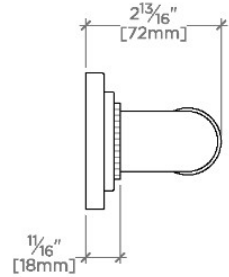

ESSENTIALS

EGB348

Essentials Transitional 48" Grab Bar

SHOWN IN ESSENTIALS TRANSITIONAL 48" GRAB BAR | EGB348

TECHNICAL DETAILS

INSPIRATION

CODES & STANDARDS

Products comply with ASTM F446- Standard Consumer Safety Specification for Grab Bars and Accessories Installed in the Bathing Area.

WATERWORKS

ESSENTIALS

EGB348

Essentials Transitional 48" Grab Bar

STYLE NO.	DESCRIPTION	LENGTH
EGB330	Essentials Transitional 30" Grab Bar	30" [762mm]
EGB336	Essentials Transitional 36" Grab Bar	36" [914mm]
EGB342	Essentials Transitional 42" Grab Bar	42" [1067mm]
EGB348	Essentials Transitional 48" Grab Bar	48" [1219mm]
EGB360	Essentials Transitional 60" Grab Bar	60" [1524mm]

TOP VIEW

SCALE: 3"=1'-0"

FRONT VIEW

SCALE: 3"=1'-0"

SIDE VIEW

SCALE: 3"=1'-0"