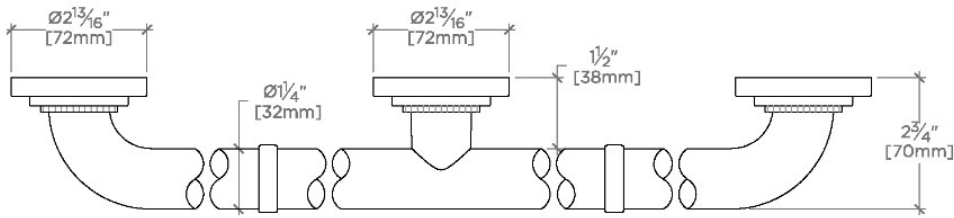

ESSENTIALS

EGB348

Essentials Transitional 48" Grab Bar

SHOWN IN ESSENTIALS TRANSITIONAL 48" GRAB BAR | EGB348

TECHNICAL DETAILS

INSPIRATION

CODES & STANDARDS

Products comply with ASTM F446- Standard Consumer Safety Specification for Grab Bars and Accessories Installed in the Bathing Area.

PRODUCT FEATURES

Solid Brass

ADA Compliant

Can withstand 250lbs hold force

Transitional Style

Center mounting post and escutcheon

CERTIFICATIONS

PRODUCT (NOTES)

WATERWORKS

ESSENTIALS

EGB348

Essentials Transitional 48" Grab Bar

STYLE NO.	DESCRIPTION	LENGTH
EGB330	Essentials Transitional 30" Grab Bar	30" [762mm]
EGB336	Essentials Transitional 36" Grab Bar	36" [914mm]
EGB342	Essentials Transitional 42" Grab Bar	42" [1067mm]
EGB348	Essentials Transitional 48" Grab Bar	48" [1219mm]
EGB360	Essentials Transitional 60" Grab Bar	60" [1524mm]

TOP VIEW

SCALE: 3"=1'-0"

FRONT VIEW

SCALE: 3"=1'-0"

SIDE VIEW

SCALE: 3"=1'-0"