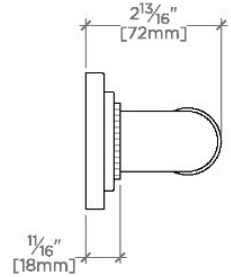

## ESSENTIALS

EGB342

Essentials Transitional 42" Grab Bar

STYLE NO.	DESCRIPTION	LENGTH
EGB330	Essentials Transitional 30" Grab Bar	30" [762mm]
EGB336	Essentials Transitional 36" Grab Bar	36" [914mm]
EGB342	Essentials Transitional 42" Grab Bar	42" [1067mm]
EGB348	Essentials Transitional 48" Grab Bar	48" [1219mm]
EGB360	Essentials Transitional 60" Grab Bar	60" [1524mm]

TOP VIEW

SCALE: 3"=1'-0"

FRONT VIEW

SCALE: 3"=1'-0"

SIDE VIEW

SCALE: 3"=1'-0"