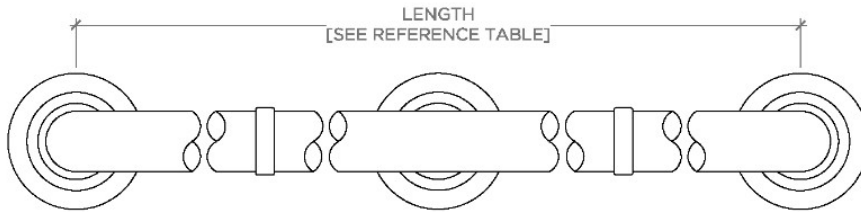

## ESSENTIALS

EGB342

Essentials Transitional 42" Grab Bar

STYLE NO.	DESCRIPTION	LENGTH
EGB330	Essentials Transitional 30" Grab Bar	30" [762mm]
EGB336	Essentials Transitional 36" Grab Bar	36" [914mm]
EGB342	Essentials Transitional 42" Grab Bar	42" [1067mm]
EGB348	Essentials Transitional 48" Grab Bar	48" [1219mm]
EGB360	Essentials Transitional 60" Grab Bar	60" [1524mm]

TOP VIEW

SCALE: 3"=1'-0"

FRONT VIEW

SCALE: 3"=1'-0"

SIDE VIEW

SCALE: 3"=1'-0"