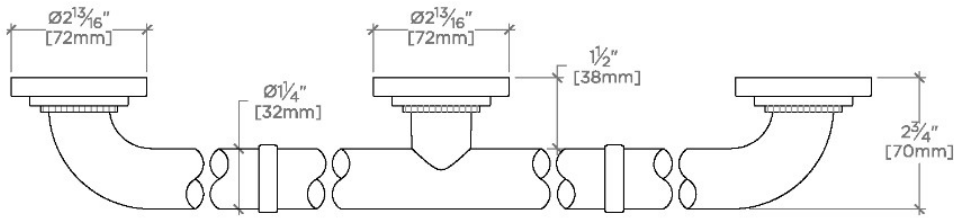

## ESSENTIALS

EGB342

Essentials Transitional 42" Grab Bar

STYLE NO.	DESCRIPTION	LENGTH
EGB330	Essentials Transitional 30" Grab Bar	30" [762mm]
EGB336	Essentials Transitional 36" Grab Bar	36" [914mm]
EGB342	Essentials Transitional 42" Grab Bar	42" [1067mm]
EGB348	Essentials Transitional 48" Grab Bar	48" [1219mm]
EGB360	Essentials Transitional 60" Grab Bar	60" [1524mm]