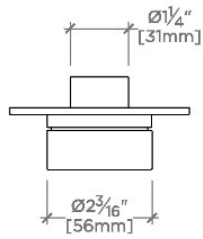

## BOND

B3T130

Bond Solo Series Three Way Thermostatic Diverter Trim with Roman Numerals and Knob Handle

TOP VIEW SCALE: 3"=1'-0"

FRONT VIEW SCALE: 3"=1'-0"

SIDE VIEW SCALE: 3"=1'-0"