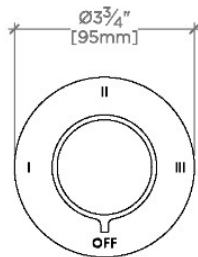

## BOND

B3T130

Bond Solo Series Three Way Thermostatic Diverter Trim with Roman Numerals and Knob Handle

TOP VIEW SCALE: 3"=1'-0"

FRONT VIEW SCALE: 3"=1'-0"

SIDE VIEW SCALE: 3"=1'-0"