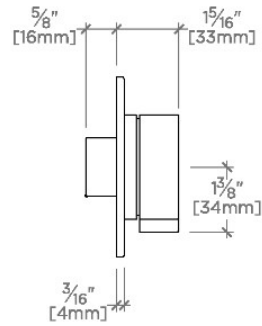

## BOND

B3T130

Bond Solo Series Three Way Thermostatic Diverter Trim with Roman Numerals and Knob Handle

TOP VIEW SCALE: 3"=1'-0"

FRONT VIEW SCALE: 3"=1'-0"

SIDE VIEW SCALE: 3"=1'-0"