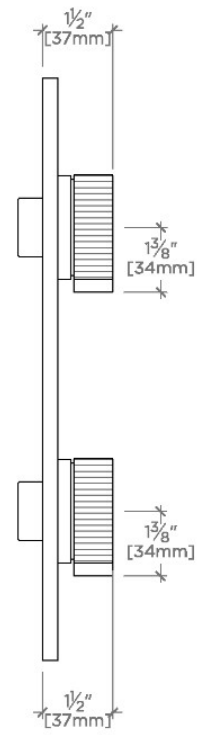

BOND

BTH34D

Bond Union Series Integrated Thermostatic and Volume Control Trim with Enamel Guilloche Lines Knob Handles

SHOWN IN BOND UNION SERIES INTEGRATED THERMOSTATIC AND VOLUME CONTROL TRIM WITH ENAMEL GUILLOCHE LINES KNOB HANDLES | BTH34D

CODES & STANDARDS

State of MA

PRODUCT FEATURES

Knob Handles

Allows bather to adjust temperature of all waterway outlets with a hot limit safety stop providing anti-scald protection

Features Guilloche Lines combined with Enamel Knob Handles

Stocked in Nickel and Brass

Requires rough valve, sold separately: GUTH71 (USA) or GU71TH (UK/International)

CERTIFICATIONS

PRODUCT (NOTES)

BOND

BTH34D

Bond Union Series Integrated Thermostatic and Volume Control Trim with Enamel Guilloche Lines Knob Handles

TOP VIEW

SCALE: 3"=1'-0"

FRONT VIEW

SCALE: 3"=1'-0"

SIDE VIEW

SCALE: 3"=1'-0"