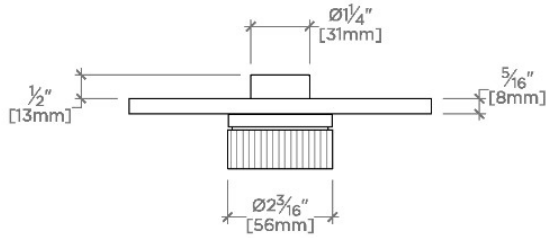

Stocked in Nickel and Brass

Requires rough valve, sold separately: GUTH71 (USA) or GU71TH (UK/International)

CERTIFICATIONS

PRODUCT (NOTES)

BOND

BTH34D

Bond Union Series Integrated Thermostatic and Volume Control Trim with Enamel Guilloche Lines Knob Handles

TOP VIEW

SCALE: 3"=1'-0"

FRONT VIEW

SCALE: 3"=1'-0"

SIDE VIEW

SCALE: 3"=1'-0"