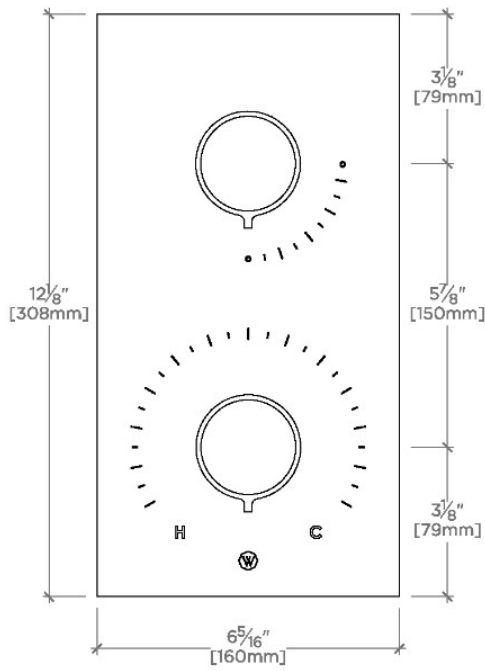

CODES & STANDARDS

State of MA

PRODUCT FEATURES

Knob Handles

Allows bather to adjust temperature of all waterway outlets with a hot limit safety stop providing anti-scald protection

Features Guilloche Lines combined with Enamel Knob Handles

Stocked in Nickel and Brass

Requires rough valve, sold separately: GUTH71 (USA) or GU71TH (UK/International)

CERTIFICATIONS

PRODUCT (NOTES)

BOND

BTH34D

Bond Union Series Integrated Thermostatic and Volume Control Trim with Enamel Guilloche Lines Knob Handles

TOP VIEW

SCALE: 3"=1'-0"

FRONT VIEW

SCALE: 3"=1'-0"

SIDE VIEW

SCALE: 3"=1'-0"