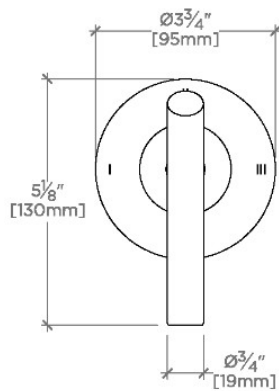

Stocked in Chrome, Nickel, Brass and Dark Nickel

Requires rough valve, sold separately: GUDV66

CERTIFICATIONS

PRODUCT (NOTES)

BOND

B3T110

Bond Solo Series Three Way Thermostatic Diverter Trim with Roman Numerals and Lever Handle

TOP VIEW SCALE: 3"=1'-0"

FRONT VIEW SCALE: 3"=1'-0"

SIDE VIEW SCALE: 3"=1'-0"