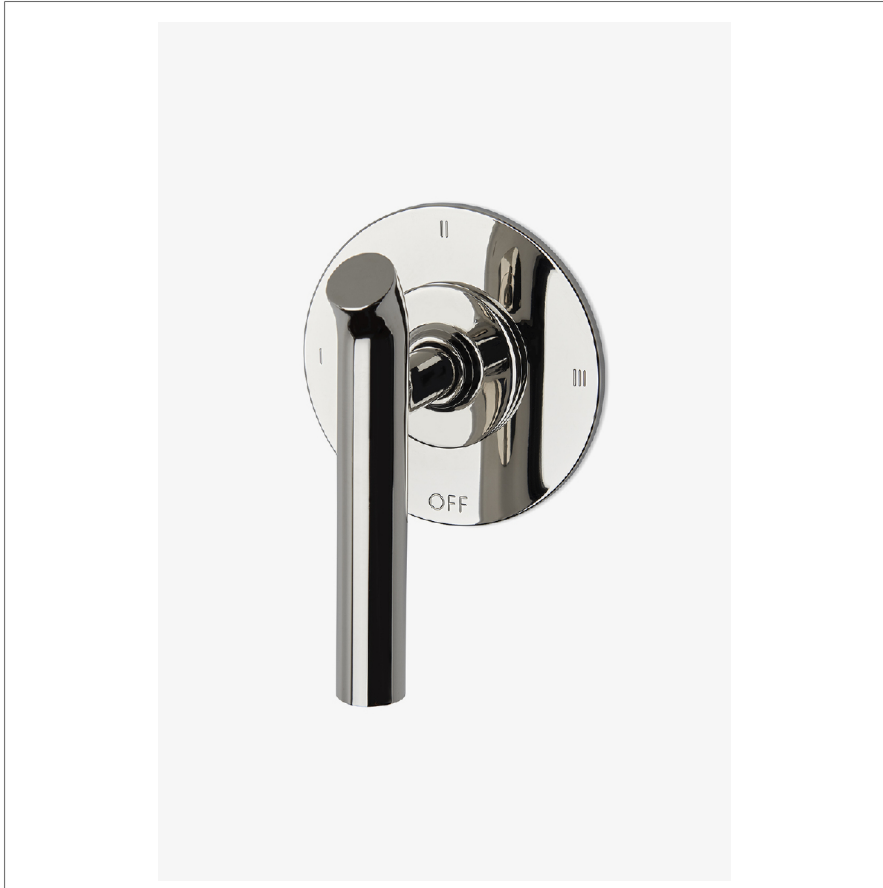

BOND

B3T110

Bond Solo Series Three Way Thermostatic Diverter Trim with Roman Numerals and Lever Handle

SHOWN IN BOND SOLO SERIES THREE WAY THERMOSTATIC DIVERTER TRIM WITH ROMAN NUMERALS AND LEVER HANDLE | B3T110

TECHNICAL DETAILS

ADA Compliance: Yes
Integrated Diverter: N
Number Of Holes: One Hole
Primary Material: Brass

INSPIRATION

Modern designs infused with rare soul and artistry. Explore our wide range of Bond bath and kitchen elements, from fittings to fixtures to hardware.

CODES & STANDARDS

State of MA

PRODUCT FEATURES

Lever Handle

For use with a Thermostatic shower system and three waterway outlets such as a handshower, shower head, and tub spout

Features Uprturned Lever Handles

Stocked in Chrome, Nickel, Brass and Dark Nickel

Requires rough valve, sold separately: GUDV66

CERTIFICATIONS

PRODUCT (NOTES)

BOND

B3T110

Bond Solo Series Three Way Thermostatic Diverter Trim with Roman Numerals and Lever Handle