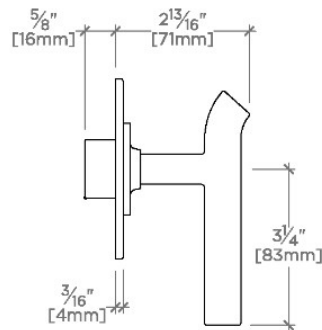

CODES & STANDARDS

State of MA

PRODUCT FEATURES

Lever Handle

For use with a Thermostatic shower system and three waterway outlets such as a handshower, shower head, and tub spout

Features Uprturned Lever Handles

Stocked in Chrome, Nickel, Brass and Dark Nickel

Requires rough valve, sold separately: GUDV66

CERTIFICATIONS

PRODUCT (NOTES)

BOND

B3T110

Bond Solo Series Three Way Thermostatic Diverter Trim with Roman Numerals and Lever Handle

TOP VIEW SCALE: 3"=1'-0"

FRONT VIEW SCALE: 3"=1'-0"

SIDE VIEW SCALE: 3"=1'-0"