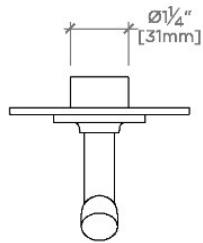

Stocked in Chrome, Nickel, Brass and Dark Nickel

Requires rough valve, sold separately: GUDV66

CERTIFICATIONS

PRODUCT (NOTES)

BOND

B3T110

Bond Solo Series Three Way Thermostatic Diverter Trim with Roman Numerals and Lever Handle

TOP VIEW SCALE: 3"=1'-0"

FRONT VIEW SCALE: 3"=1'-0"

SIDE VIEW SCALE: 3"=1'-0"