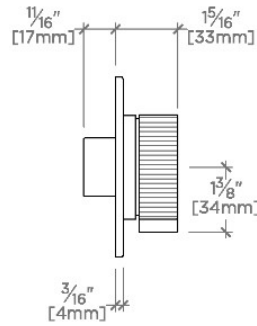

## BOND

B2T14D

Bond Union Series Two Way Thermostatic Diverter Trim with Roman Numerals and Enamel Guilloche Lines Knob Handle

TOP VIEW SCALE: 3"=1'-0"

FRONT VIEW SCALE: 3"=1'-0"

SIDE VIEW SCALE: 3"=1'-0"