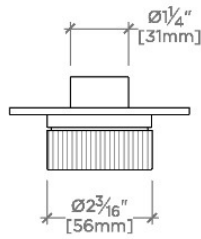

## BOND

B2T14D

Bond Union Series Two Way Thermostatic Diverter Trim with Roman Numerals and Enamel Guilloche Lines Knob Handle

TOP VIEW SCALE: 3"=1'-0"

FRONT VIEW SCALE: 3"=1'-0"

SIDE VIEW SCALE: 3"=1'-0"