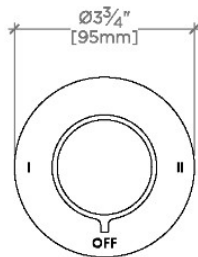

## BOND

B2T14D

Bond Union Series Two Way Thermostatic Diverter Trim with Roman Numerals and Enamel Guilloche Lines Knob Handle

TOP VIEW SCALE: 3"=1'-0"

FRONT VIEW SCALE: 3"=1'-0"

SIDE VIEW SCALE: 3"=1'-0"