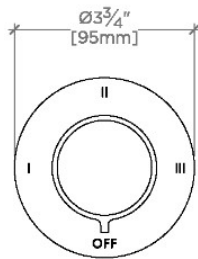

TECHNICAL DETAILS

ADA Compliance: Yes
Fittings Hole Diameter: 2"
Number Of Holes: One Hole
Primary Material: Brass

INSPIRATION

Modern designs infused with rare soul and artistry. Explore our wide range of Bond bath and kitchen elements, from fittings to fixtures to hardware.

CODES & STANDARDS

State of MA

PRODUCT FEATURES

Knob Handle

For use with a Thermostatic shower system and three waterway outlets such as a handshower, shower head, and tub spout

Features Guilloche Lines combined with Enamel Knob Handle

Stocked in Nickel and Brass

Requires rough valve, sold separately: GUDV66 (USA) or GU66DV (UK/International)

CERTIFICATIONS

PRODUCT (NOTES)

BOND

B3T14D

Bond Union Series Three Way Thermostatic Diverter Trim
with Roman Numerals and Enamel Guilloche Lines Knob
Handle

TOP VIEW SCALE: 3"=1'-0"

FRONT VIEW SCALE: 3"=1'-0"

SIDE VIEW SCALE: 3"=1'-0"