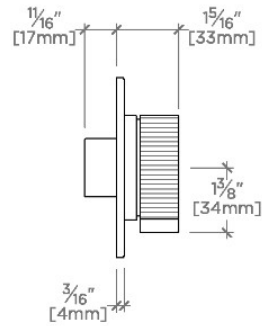

TECHNICAL DETAILS

ADA Compliance: Yes
Fittings Hole Diameter: 2"
Number Of Holes: One Hole
Primary Material: Brass

INSPIRATION

Modern designs infused with rare soul and artistry. Explore our wide range of Bond bath and kitchen elements, from fittings to fixtures to hardware.

CODES & STANDARDS

State of MA

PRODUCT FEATURES

Knob Handle

For use with a Thermostatic shower system and three waterway outlets such as a handshower, shower head, and tub spout

Features Guilloche Lines combined with Enamel Knob Handle

Stocked in Nickel and Brass

Requires rough valve, sold separately: GUDV66 (USA) or GU66DV (UK/International)

CERTIFICATIONS

PRODUCT (NOTES)

BOND

B3T14D

Bond Union Series Three Way Thermostatic Diverter Trim
with Roman Numerals and Enamel Guilloche Lines Knob
Handle

TOP VIEW SCALE: 3"=1'-0"

FRONT VIEW SCALE: 3"=1'-0"

SIDE VIEW SCALE: 3"=1'-0"