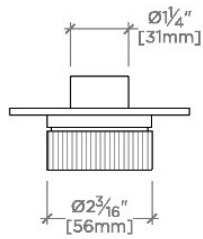

TECHNICAL DETAILS

ADA Compliance: Yes
Fittings Hole Diameter: 2"
Number Of Holes: One Hole
Primary Material: Brass

INSPIRATION

Modern designs infused with rare soul and artistry. Explore our wide range of Bond bath and kitchen elements, from fittings to fixtures to hardware.

Stocked in Nickel and Brass

Requires rough valve, sold separately: GUDV66 (USA) or GU66DV (UK/International)

CERTIFICATIONS

PRODUCT (NOTES)

BOND

B3T14D

Bond Union Series Three Way Thermostatic Diverter Trim
with Roman Numerals and Enamel Guilloche Lines Knob
Handle

TOP VIEW SCALE: 3"=1'-0"

FRONT VIEW SCALE: 3"=1'-0"

SIDE VIEW SCALE: 3"=1'-0"