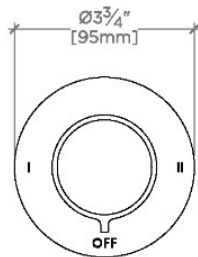

CODES & STANDARDS

State of MA

PRODUCT FEATURES

Knob Handle

For use with a Thermostatic shower system and two waterway outlets such as a handshower, shower head, and tub spout

Features Plateable Knob Handles

Stocked in Chrome, Nickel, Brass and Dark Nickel

Requires rough valve, sold separately: GUDV2T.

CERTIFICATIONS

PRODUCT (NOTES)

BOND

B2T130

Bond Solo Series Two Way Thermostatic Diverter Trim with Roman Numerals and Knob Handle

TOP VIEW SCALE: 3"=1'-0"

FRONT VIEW SCALE: 3"=1'-0"

SIDE VIEW SCALE: 3"=1'-0"