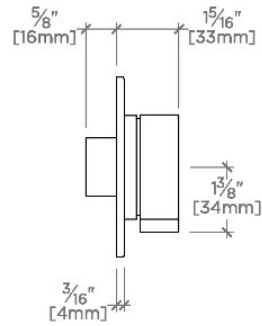

Stocked in Chrome, Nickel, Brass and Dark Nickel

Requires rough valve, sold separately: GUDV2T.

CERTIFICATIONS

PRODUCT (NOTES)

BOND

B2T130

Bond Solo Series Two Way Thermostatic Diverter Trim with Roman Numerals and Knob Handle

TOP VIEW SCALE: 3"=1'-0"

FRONT VIEW SCALE: 3"=1'-0"

SIDE VIEW SCALE: 3"=1'-0"