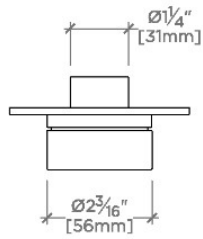

Stocked in Chrome, Nickel, Brass and Dark Nickel

Requires rough valve, sold separately: GUDV2T.

CERTIFICATIONS

PRODUCT (NOTES)

BOND

B2T130

Bond Solo Series Two Way Thermostatic Diverter Trim with Roman Numerals and Knob Handle

TOP VIEW SCALE: 3"=1'-0"

FRONT VIEW SCALE: 3"=1'-0"

SIDE VIEW SCALE: 3"=1'-0"