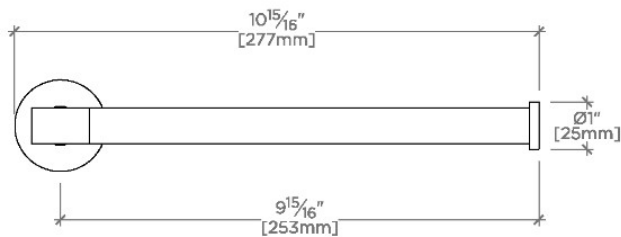

BOND

BTB010

Bond 10" Guest Towel Bar

SHOWN IN BOND 10" GUEST TOWEL BAR | BTB010

TECHNICAL DETAILS

Primary Material: Brass

INSPIRATION

Modern designs infused with rare soul and artistry. Explore our wide range of Bond bath and kitchen elements, from fittings to fixtures to hardware.

BOND

BTB010

Bond 10" Guest Towel Bar

TOP VIEW

SCALE: 3"=1'-0"

ISO VIEW

SCALE: 3"=1'-0"

FRONT VIEW

SCALE: 3"=1'-0"

SIDE VIEW

SCALE: 3"=1'-0"