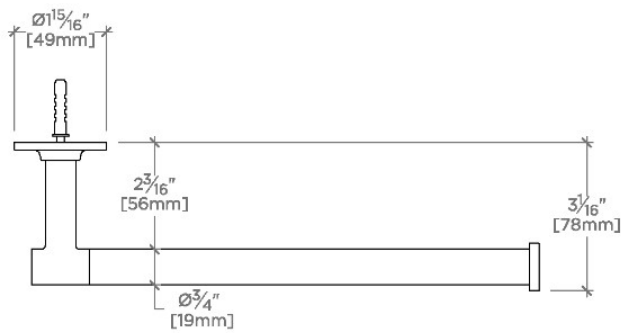

BOND

BTB010

Bond 10" Guest Towel Bar

SHOWN IN BOND 10" GUEST TOWEL BAR | BTB010

TECHNICAL DETAILS

Primary Material: Brass

INSPIRATION

Modern designs infused with rare soul and artistry. Explore our wide range of Bond bath and kitchen elements, from fittings to fixtures to hardware.

CODES & STANDARDS

PRODUCT FEATURES

All mounting hardware included

Solid brass construction

Stocked in Chrome, Nickel, Brass and Dark Nickel

Bar cannot be field cut

CERTIFICATIONS

PRODUCT (NOTES)

BOND

BTB010

Bond 10" Guest Towel Bar

TOP VIEW

SCALE: 3"=1'-0"

ISO VIEW

SCALE: 3"=1'-0"

FRONT VIEW

SCALE: 3"=1'-0"

SIDE VIEW

SCALE: 3"=1'-0"