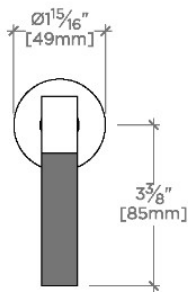

### TECHNICAL DETAILS

ADA Compliance: Yes  
Fittings Hole Diameter: 1 3/8"  
Handle Turn Angle: Quarter Turn  
Integrated Diverter: N  
Number Of Holes: One Hole  
Primary Material: Brass

## BVC12B

Bond Tandem Series Volume Control with Two-Tone Lever Handle

TOP VIEW SCALE: 3"=1'-0"

FRONT VIEW SCALE: 3"=1'-0"

SIDE VIEW SCALE: 3"=1'-0"