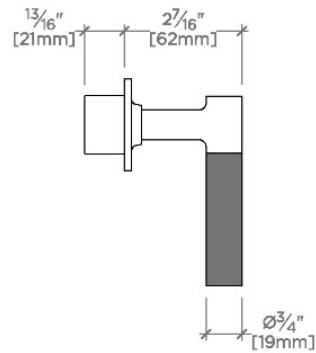

### TECHNICAL DETAILS

ADA Compliance: Yes  
Fittings Hole Diameter: 1 3/8"  
Handle Turn Angle: Quarter Turn  
Integrated Diverter: N  
Number Of Holes: One Hole  
Primary Material: Brass

## BVC12B

Bond Tandem Series Volume Control with Two-Tone Lever Handle

TOP VIEW SCALE: 3"=1'-0"

FRONT VIEW SCALE: 3"=1'-0"

SIDE VIEW SCALE: 3"=1'-0"