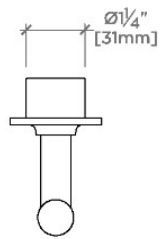

BOND

BVC12B

Bond Tandem Series Volume Control with Two-Tone Lever Handle

TOP VIEW SCALE: 3"=1'-0"