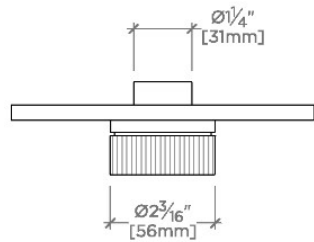

Stocked in Nickel and Brass

Requires valve, sold separately: GUTH60 (1/2") or GUTH38 (3/4") (USA) or GU60TH, GU38TH (UK/International)

CERTIFICATIONS

PRODUCT (NOTES)

BOND

BTH24D

Bond Union Series Round Thermostatic Control Valve Trim
with Enamel Guilloche Lines Knob Handle

TOP VIEW SCALE: 3"=1'-0"

FRONT VIEW SCALE: 3"=1'-0"

SIDE VIEW SCALE: 3"=1'-0"