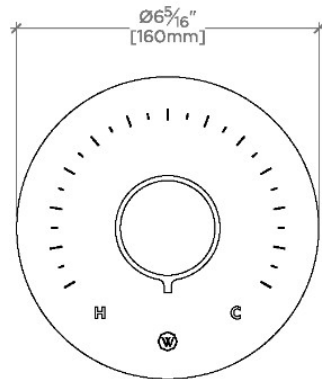

BOND

BTH24D

Bond Union Series Round Thermostatic Control Valve Trim
with Enamel Guilloche Lines Knob Handle

SHOWN IN BOND UNION SERIES ROUND THERMOSTATIC CONTROL VALVE TRIM WITH ENAMEL GUILLOCHE LINES KNOB HANDLE | BTH24D

CODES & STANDARDS

State of MA

PRODUCT FEATURES

Knob Handle

Allows bather to adjust temperature of all waterway outlets with a hot limit safety stop providing anti-scald protection

Features Guilloche Lines combined with Enamel Knob Handle

Stocked in Nickel and Brass

Requires valve, sold separately: GUTH60 (1/2") or GUTH38 (3/4") (USA) or GU60TH, GU38TH (UK/International)

CERTIFICATIONS

PRODUCT (NOTES)

BOND

BTH24D

Bond Union Series Round Thermostatic Control Valve Trim
with Enamel Guilloche Lines Knob Handle

TOP VIEW SCALE: 3"=1'-0"

FRONT VIEW SCALE: 3"=1'-0"

SIDE VIEW SCALE: 3"=1'-0"