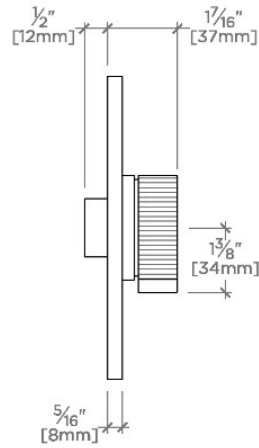

CODES & STANDARDS

State of MA

PRODUCT FEATURES

Knob Handle

Allows bather to adjust temperature of all waterway outlets with a hot limit safety stop providing anti-scald protection

Features Guilloche Lines combined with Enamel Knob Handle

Stocked in Nickel and Brass

Requires valve, sold separately: GUTH60 (1/2") or GUTH38 (3/4") (USA) or GU60TH, GU38TH (UK/International)

CERTIFICATIONS

PRODUCT (NOTES)

BOND

BTH24D

Bond Union Series Round Thermostatic Control Valve Trim
with Enamel Guilloche Lines Knob Handle

TOP VIEW SCALE: 3"=1'-0"

FRONT VIEW SCALE: 3"=1'-0"

SIDE VIEW SCALE: 3"=1'-0"