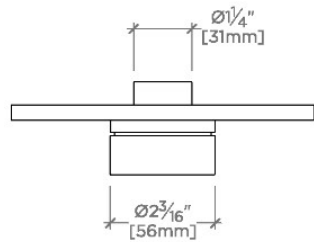

Requires rough valve, sold separately: GUTH56 (1/2") or GUTH38 (3/4")

CERTIFICATIONS

PRODUCT (NOTES)

BOND

BTH230

Bond Solo Series Round Thermostatic Control Valve Trim
with Knob Handle

TOP VIEW SCALE: 3"=1'-0"

FRONT VIEW SCALE: 3"=1'-0"

SIDE VIEW SCALE: 3"=1'-0"