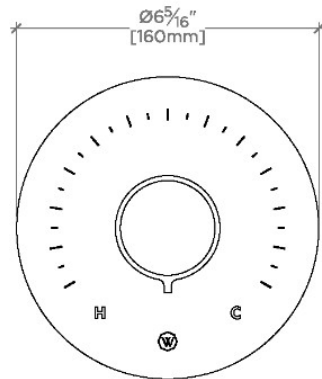

BOND

BTH230

Bond Solo Series Round Thermostatic Control Valve Trim with Knob Handle

SHOWN IN BOND SOLO SERIES ROUND THERMOSTATIC CONTROL VALVE TRIM WITH KNOB HANDLE | BTH230

TECHNICAL DETAILS

ADA Compliance: Yes
Integrated Diverter: N
Number Of Holes: One Hole
Primary Material: Brass

Knob Handle

Allows bather to adjust temperature of all waterway outlets with a hot limit safety stop providing anti-scald protection

Features Plateable Knob Handle

Stocked in Chrome, Nickel, Brass and Dark Nickel

Requires rough valve, sold separately: GUTH56 (1/2") or GUTH38 (3/4")

CERTIFICATIONS

PRODUCT (NOTES)

BOND

BTH230

Bond Solo Series Round Thermostatic Control Valve Trim
with Knob Handle

TOP VIEW SCALE: 3"=1'-0"

FRONT VIEW SCALE: 3"=1'-0"

SIDE VIEW SCALE: 3"=1'-0"