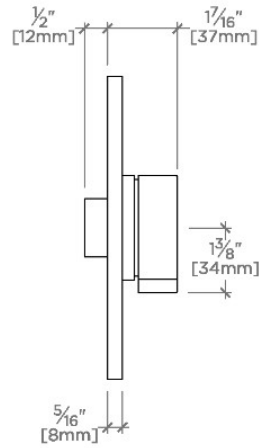

Requires rough valve, sold separately: GUTH56 (1/2") or GUTH38 (3/4")

CERTIFICATIONS

PRODUCT (NOTES)

BOND

BTH230

Bond Solo Series Round Thermostatic Control Valve Trim
with Knob Handle

TOP VIEW SCALE: 3"=1'-0"

FRONT VIEW SCALE: 3"=1'-0"

SIDE VIEW SCALE: 3"=1'-0"