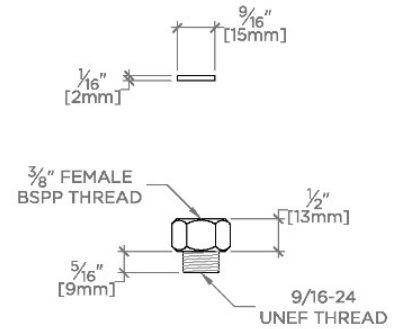

### TECHNICAL DETAILS

ADA Compliance: Yes  
 Adjustable Versus Fixed Spray: Adjustable  
 Deck Thickness Maximum: 2 1/4"  
 Deck Thickness Minimum: 1/4"  
 Fittings Hole Diameter: 1 1/2"  
 Handle Turn Angle: Tilt and Turn  
 Handshower Spray Hose Length: 59"  
 Inlet Connection Size: 3/8"  
 Inlet Connection Type: Compression Connection Hoses  
 Integrated Diverter: Y  
 Restricted Maximum Flow Rate: 1.75 gpm  
 Spout Swivel: Y  
 Spray Included In Unit: Y  
 Valve Material: Ceramic  
 Water Pressure Maximum: 85.0 psi  
 Water Pressure Minimum: 25.0 psi  
 Water Pressure Recommended: 45.0 psi

## BKM12P

Bond Solo Series One Hole Gooseneck Integrated Pull Spray Kitchen Faucet with Two-Piece Straight Lever Handle

TOP VIEW SCALE: 1"=1'-0"

SPRAY AND HANDLE OPERATION SCALE: 1"=1'-0"

SCALE: 1"=1'-0"

FRONT VIEW SCALE: 1"=1'-0"

SIDE VIEW SCALE: 1"=1'-0"

NOTE:  
ADAPTER AND GASKET (x2) INCLUDED -  
INTERNATIONAL USE ONLY

ADAPTER NOT TO SCALE