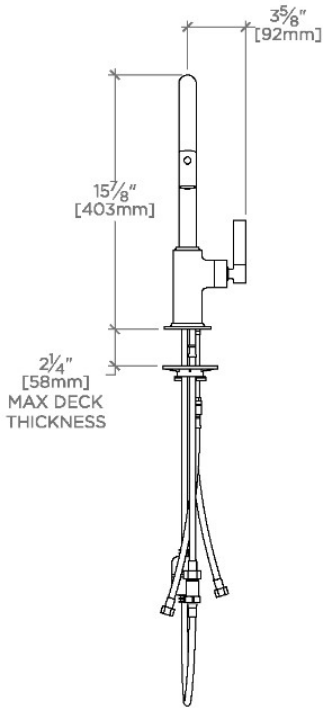

### TECHNICAL DETAILS

ADA Compliance: Yes  
 Adjustable Versus Fixed Spray: Adjustable  
 Deck Thickness Maximum: 2 1/4"  
 Deck Thickness Minimum: 1/4"  
 Fittings Hole Diameter: 1 1/2"  
 Handle Turn Angle: Tilt and Turn  
 Handshower Spray Hose Length: 59"  
 Inlet Connection Size: 3/8"  
 Inlet Connection Type: Compression Connection Hoses  
 Integrated Diverter: Y  
 Restricted Maximum Flow Rate: 1.75 gpm  
 Spout Swivel: Y  
 Spray Included In Unit: Y  
 Valve Material: Ceramic  
 Water Pressure Maximum: 85.0 psi  
 Water Pressure Minimum: 25.0 psi  
 Water Pressure Recommended: 45.0 psi

## BKM12P

Bond Solo Series One Hole Gooseneck Integrated Pull Spray Kitchen Faucet with Two-Piece Straight Lever Handle

TOP VIEW SCALE: 1"=1'-0"

SPRAY AND HANDLE OPERATION SCALE: 1"=1'-0"

SCALE: 1"=1'-0"

FRONT VIEW SCALE: 1"=1'-0"

SIDE VIEW SCALE: 1"=1'-0"

NOTE:  
ADAPTER AND GASKET (x2) INCLUDED -  
INTERNATIONAL USE ONLY

ADAPTER NOT TO SCALE