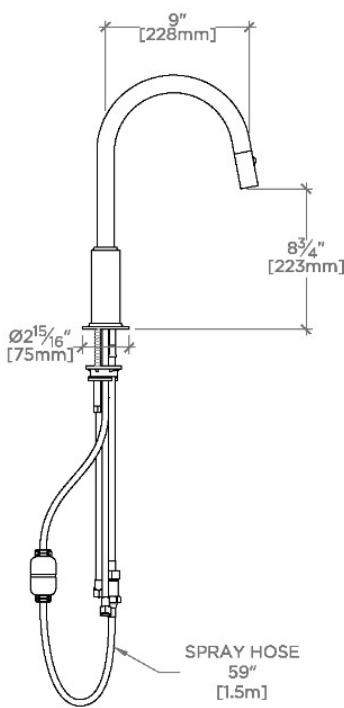

### TECHNICAL DETAILS

ADA Compliance: Yes  
 Adjustable Versus Fixed Spray: Adjustable  
 Deck Thickness Maximum: 2 1/4"  
 Deck Thickness Minimum: 1/4"  
 Fittings Hole Diameter: 1 1/2"  
 Handle Turn Angle: Tilt and Turn  
 Handshower Spray Hose Length: 59"  
 Inlet Connection Size: 3/8"  
 Inlet Connection Type: Compression Connection Hoses  
 Integrated Diverter: Y  
 Restricted Maximum Flow Rate: 1.75 gpm  
 Spout Swivel: Y  
 Spray Included In Unit: Y  
 Valve Material: Ceramic  
 Water Pressure Maximum: 85.0 psi  
 Water Pressure Minimum: 25.0 psi  
 Water Pressure Recommended: 45.0 psi

## BKM12P

Bond Solo Series One Hole Gooseneck Integrated Pull Spray Kitchen Faucet with Two-Piece Straight Lever Handle

TOP VIEW SCALE: 1"=1'-0"

SPRAY AND HANDLE OPERATION SCALE: 1"=1'-0"

SCALE: 1"=1'-0"

FRONT VIEW SCALE: 1"=1'-0"

SIDE VIEW SCALE: 1"=1'-0"

NOTE:  
ADAPTER AND GASKET (x2) INCLUDED -  
INTERNATIONAL USE ONLY

ADAPTER NOT TO SCALE