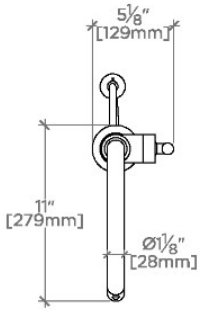

WATERWORKS

BOND

BKM12P

Bond Solo Series One Hole Gooseneck Integrated Pull Spray Kitchen Faucet with Two-Piece Straight Lever Handle

TOP VIEW SCALE: 1"=1'-0"