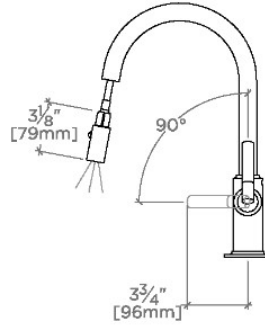

### TECHNICAL DETAILS

ADA Compliance: Yes  
 Adjustable Versus Fixed Spray: Adjustable  
 Deck Thickness Maximum: 2 1/4"  
 Deck Thickness Minimum: 1/4"  
 Fittings Hole Diameter: 1 1/2"  
 Handle Turn Angle: Tilt and Turn  
 Handshower Spray Hose Length: 59"  
 Inlet Connection Size: 3/8"  
 Inlet Connection Type: Compression Connection Hoses  
 Integrated Diverter: Y  
 Restricted Maximum Flow Rate: 1.75 gpm  
 Spout Swivel: Y  
 Spray Included In Unit: Y  
 Valve Material: Ceramic  
 Water Pressure Maximum: 85.0 psi  
 Water Pressure Minimum: 25.0 psi  
 Water Pressure Recommended: 45.0 psi

## BKM12P

Bond Solo Series One Hole Gooseneck Integrated Pull Spray Kitchen Faucet with Two-Piece Straight Lever Handle

TOP VIEW SCALE: 1"=1'-0"

SPRAY AND HANDLE OPERATION SCALE: 1"=1'-0"

SCALE: 1"=1'-0"

FRONT VIEW SCALE: 1"=1'-0"

SIDE VIEW SCALE: 1"=1'-0"

NOTE:  
ADAPTER AND GASKET (x2) INCLUDED -  
INTERNATIONAL USE ONLY

ADAPTER NOT TO SCALE