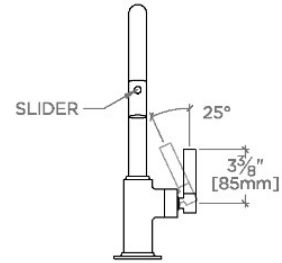

### TECHNICAL DETAILS

ADA Compliance: Yes  
 Adjustable Versus Fixed Spray: Adjustable  
 Deck Thickness Maximum: 2 1/4"  
 Deck Thickness Minimum: 1/4"  
 Fittings Hole Diameter: 1 1/2"  
 Handle Turn Angle: Tilt and Turn  
 Handshower Spray Hose Length: 59"  
 Inlet Connection Size: 3/8"  
 Inlet Connection Type: Compression Connection Hoses  
 Integrated Diverter: Y  
 Restricted Maximum Flow Rate: 1.75 gpm  
 Spout Swivel: Y  
 Spray Included In Unit: Y  
 Valve Material: Ceramic  
 Water Pressure Maximum: 85.0 psi  
 Water Pressure Minimum: 25.0 psi  
 Water Pressure Recommended: 45.0 psi

## BKM12P

Bond Solo Series One Hole Gooseneck Integrated Pull Spray Kitchen Faucet with Two-Piece Straight Lever Handle

TOP VIEW SCALE: 1"=1'-0"

SPRAY AND HANDLE OPERATION SCALE: 1"=1'-0"

SCALE: 1"=1'-0"

FRONT VIEW SCALE: 1"=1'-0"

SIDE VIEW SCALE: 1"=1'-0"

NOTE:  
ADAPTER AND GASKET (x2) INCLUDED -  
INTERNATIONAL USE ONLY

ADAPTER NOT TO SCALE