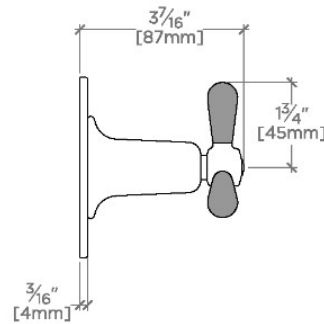

TECHNICAL DETAILS

Fittings Hole Diameter: 2"
Handle Turn Angle: Full Turn
Number Of Holes: One Hole
Primary Material: Brass

INSPIRATION

This new American classic was designed with simplicity in mind. Featuring streamlined forms and honest details, it's the epitome of quiet elegance.

CODES & STANDARDS

PRODUCT FEATURES

Features Two-Tone Tri-Spoke Handle

For use with a Thermostatic shower system and three waterway outlets such as a handshower, shower head, and tub spout

Feature Roman Numerals representing outlet position

Stocked in Nickel/Matte Black and Brass/Matte Black

Requires rough valve, sold separately: GUDV66

CERTIFICATIONS

PRODUCT (NOTES)

RIVERUN

RR3T01

Riverun Three Way Diverter Valve Trim for Thermostatic with Roman Numerals and Two-Tone Tri-Spoke Handle

TOP VIEW SCALE: 3"=1'-0"

FRONT VIEW SCALE: 3"=1'-0"

SIDE VIEW SCALE: 3"=1'-0"