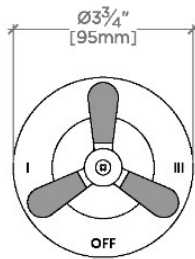

TECHNICAL DETAILS

Fittings Hole Diameter: 2"
Handle Turn Angle: Full Turn
Number Of Holes: One Hole
Primary Material: Brass

INSPIRATION

This new American classic was designed with simplicity in mind. Featuring streamlined forms and honest details, it's the epitome of quiet elegance.

CODES & STANDARDS

PRODUCT FEATURES

Features Two-Tone Tri-Spoke Handle

For use with a Thermostatic shower system and three waterway outlets such as a handshower, shower head, and tub spout

Feature Roman Numerals representing outlet position

Stocked in Nickel/Matte Black and Brass/Matte Black

Requires rough valve, sold separately: GUDV66

CERTIFICATIONS

PRODUCT (NOTES)

RIVERUN

RR3T01

Riverun Three Way Diverter Valve Trim for Thermostatic with Roman Numerals and Two-Tone Tri-Spoke Handle

TOP VIEW SCALE: 3"=1'-0"

FRONT VIEW SCALE: 3"=1'-0"

SIDE VIEW SCALE: 3"=1'-0"