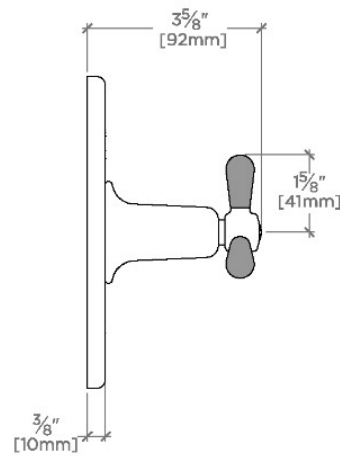

Requires rough valve, sold separately: GUTH60 (1/2") or GUTH38 (3/4")

CERTIFICATIONS

PRODUCT (NOTES)

RIVERUN

RRTH01

Riverun Single Thermostatic Control Valve Trim with Two-Tone Tri-Spoke Handle

TOP VIEW SCALE: 3"=1'-0"

FRONT VIEW SCALE: 3"=1'-0"

SIDE VIEW SCALE: 3"=1'-0"