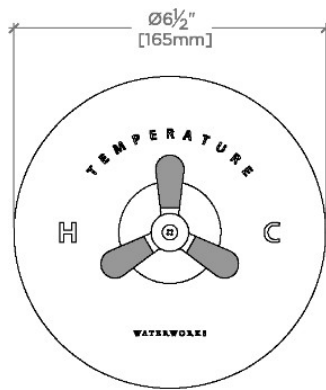

CODES & STANDARDS

PRODUCT FEATURES

Features Two-Tone Tri-Spoke Handle

Allows bather to adjust temperature of all waterway outlets with a hot limit safety stop providing anti-scald protection

Stocked in Nickel/Matte Black and Brass/Matte Black

Requires rough valve, sold separately: GUTH60 (1/2") or GUTH38 (3/4")

CERTIFICATIONS

PRODUCT (NOTES)

RIVERUN

RRTH01

Riverun Single Thermostatic Control Valve Trim with Two-Tone Tri-Spoke Handle

TOP VIEW SCALE: 3"=1'-0"

FRONT VIEW SCALE: 3"=1'-0"

SIDE VIEW SCALE: 3"=1'-0"