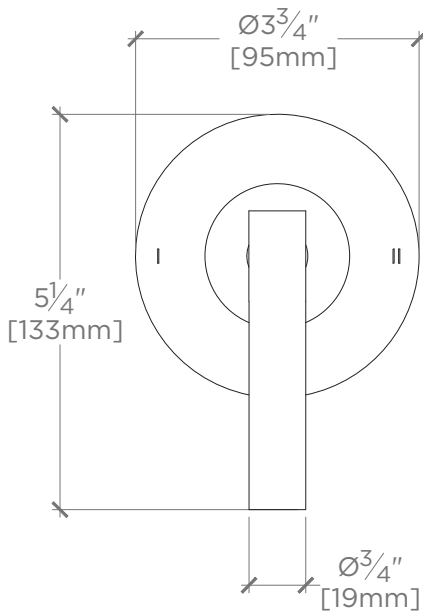

TOP VIEW

ISO VIEW

FRONT VIEW

SIDE VIEW

**Specifications:**

Escutcheon Primary Material: Brass

**Notes:**