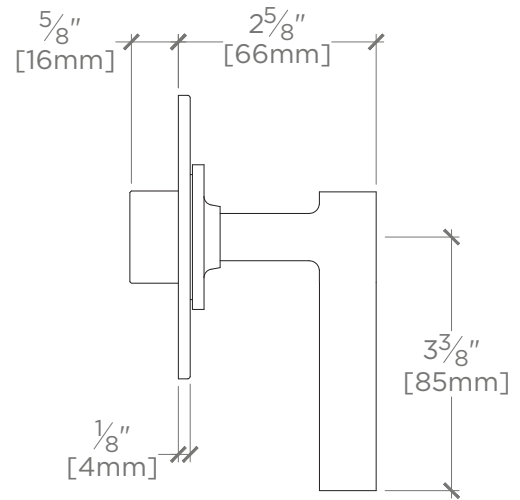

TOP VIEW

ISO VIEW

FRONT VIEW

SIDE VIEW

**Specifications:**

Escutcheon Primary Material: Brass

**Notes:**