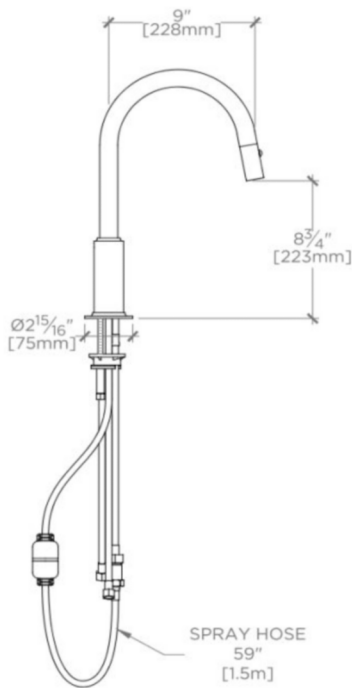

WATERWORKS

BOND

BKM18Z

COMMERCIAL ONLY Bond Solo Series One Hole Gooseneck Integrated Pull Spray Kitchen Faucet with Straight Lever Handle

TOP VIEW SCALE: 1"=1'-0"

SPRAY AND HANDLE OPERATION SCALE: 1"=1'-0"

FRONT VIEW SCALE: 1"=1'-0"

SIDE VIEW SCALE: 1"=1'-0"

NOTE:
ADAPTER AND GASKET (x2) INCLUDED -
INTERNATIONAL USE ONLY

ADAPTER NOT TO SCALE