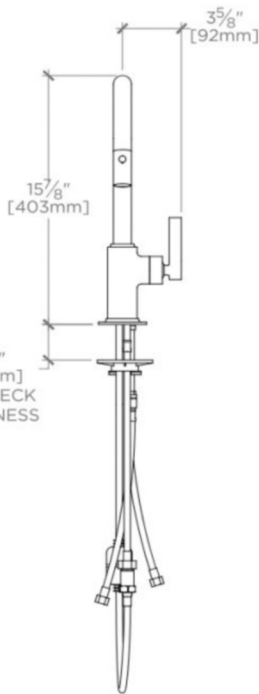

BOND

BKM18Z

COMMERCIAL ONLY Bond Solo Series One Hole Gooseneck Integrated Pull Spray Kitchen Faucet with Straight Lever Handle

INSPIRATION

Modern designs infused with rare soul and artistry. Explore our wide range of Bond bath and kitchen elements, from fittings to fixtures to hardware.

WATERWORKS

BOND

BKM18Z

COMMERCIAL ONLY Bond Solo Series One Hole Gooseneck Integrated Pull Spray Kitchen Faucet with Straight Lever Handle

TOP VIEW SCALE: 1"=1'-0"

SPRAY AND HANDLE OPERATION SCALE: 1"=1'-0"

FRONT VIEW SCALE: 1"=1'-0"

SIDE VIEW SCALE: 1"=1'-0"

NOTE:
ADAPTER AND GASKET (x2) INCLUDED -
INTERNATIONAL USE ONLY

ADAPTER NOT TO SCALE