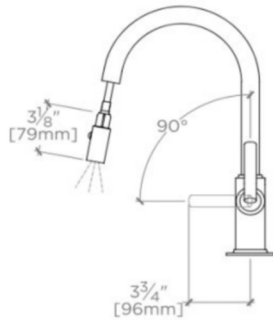

WATERWORKS

BOND

BKM18Z

COMMERCIAL ONLY Bond Solo Series One Hole Gooseneck Integrated Pull Spray Kitchen Faucet with Straight Lever Handle

TOP VIEW SCALE: 1"=1'-0"

SPRAY AND HANDLE OPERATION SCALE: 1"=1'-0"

FRONT VIEW SCALE: 1"=1'-0"

SIDE VIEW SCALE: 1"=1'-0"

NOTE:
ADAPTER AND GASKET (x2) INCLUDED -
INTERNATIONAL USE ONLY

ADAPTER NOT TO SCALE