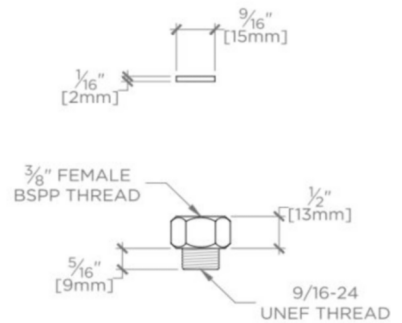

WATERWORKS

BOND

BKM18Z

COMMERCIAL ONLY Bond Solo Series One Hole Gooseneck Integrated Pull Spray Kitchen Faucet with Straight Lever Handle

TOP VIEW SCALE: 1"=1'-0"

SPRAY AND HANDLE OPERATION SCALE: 1"=1'-0"

FRONT VIEW SCALE: 1"=1'-0"

SIDE VIEW SCALE: 1"=1'-0"

NOTE:
ADAPTER AND GASKET (x2) INCLUDED -
INTERNATIONAL USE ONLY

ADAPTER NOT TO SCALE