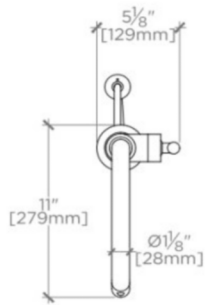

BOND

BKM18Z

COMMERCIAL ONLY Bond Solo Series One Hole Gooseneck Integrated Pull Spray Kitchen Faucet with Straight Lever Handle

INSPIRATION

Modern designs infused with rare soul and artistry. Explore our wide range of Bond bath and kitchen elements, from fittings to fixtures to hardware.

WATERWORKS

BOND

BKM18Z

COMMERCIAL ONLY Bond Solo Series One Hole Gooseneck Integrated Pull Spray Kitchen Faucet with Straight Lever Handle

TOP VIEW SCALE: 1"=1'-0"

SPRAY AND HANDLE OPERATION SCALE: 1"=1'-0"

FRONT VIEW SCALE: 1"=1'-0"

SIDE VIEW SCALE: 1"=1'-0"

NOTE:
ADAPTER AND GASKET (x2) INCLUDED -
INTERNATIONAL USE ONLY

ADAPTER NOT TO SCALE