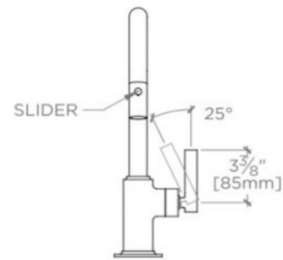

WATERWORKS

BOND

BKM18Z

COMMERCIAL ONLY Bond Solo Series One Hole Gooseneck Integrated Pull Spray Kitchen Faucet with Straight Lever Handle

TOP VIEW SCALE: 1"=1'-0"

SPRAY AND HANDLE OPERATION SCALE: 1"=1'-0"

FRONT VIEW SCALE: 1"=1'-0"

SIDE VIEW SCALE: 1"=1'-0"

NOTE:
ADAPTER AND GASKET (x2) INCLUDED -
INTERNATIONAL USE ONLY

ADAPTER NOT TO SCALE