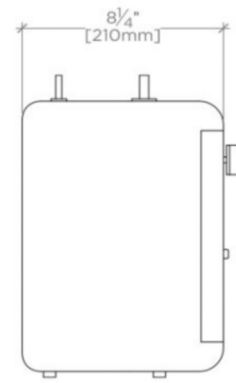

## UNWDHT

Universal Hot Water Tank for Use With Water Dispenser

TOP VIEW SCALE:  $1\frac{1}{2}"=1'-0"$

ISO VIEW SCALE:  $1\frac{1}{2}"=1'-0"$

FRONT VIEW SCALE:  $1\frac{1}{2}"=1'-0"$

SIDE VIEW SCALE:  $1\frac{1}{2}"=1'-0"$