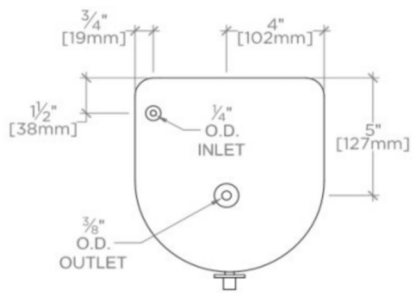

WATERWORKS

UNIVERSAL

UNWDHT

Universal Hot Water Tank for Use With Water Dispenser

TOP VIEW SCALE: $1\frac{1}{2}"=1'-0"$