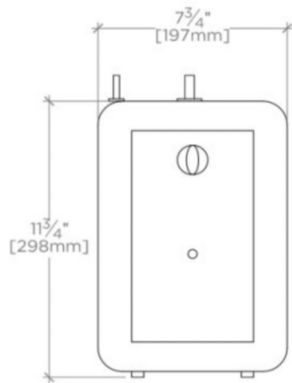

### TECHNICAL DETAILS

Inlet Connection Size: 1/4"  
Inlet Connection Type: TUBE OD  
Outlet Connection Size: 3/8"  
Outlet Connection Type: TUBE OD  
Water Pressure Maximum: 85.0 psi  
Water Pressure Minimum: 20.0 psi  
Water Pressure Recommended: 45.0 psi

## UNWDHT

Universal Hot Water Tank for Use With Water Dispenser

TOP VIEW SCALE:  $1\frac{1}{2}"=1'-0"$

ISO VIEW SCALE:  $1\frac{1}{2}"=1'-0"$

FRONT VIEW SCALE:  $1\frac{1}{2}"=1'-0"$

SIDE VIEW SCALE:  $1\frac{1}{2}"=1'-0"$