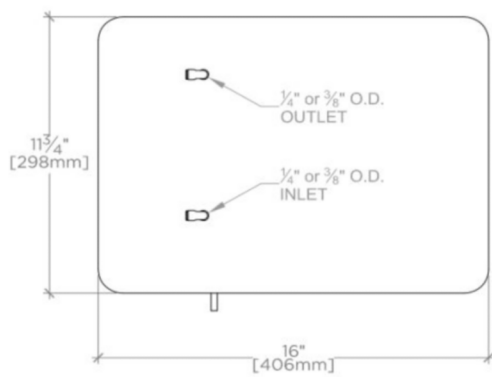

TOP VIEW

SCALE: 1 1/2"=1'-0"

FRONT VIEW

SCALE: 1 1/2"=1'-0"

SIDE VIEW

SCALE: 1 1/2"=1'-0"