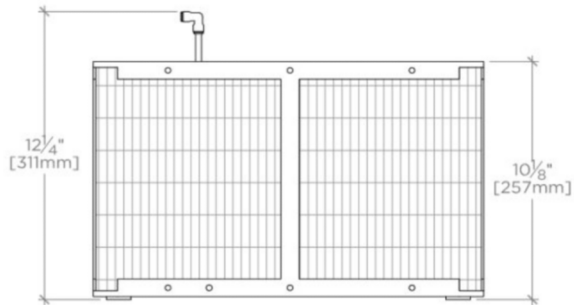

TOP VIEW

SCALE: 1 1/2"=1'-0"

FRONT VIEW

SCALE: 1 1/2"=1'-0"

SIDE VIEW

SCALE: 1 1/2"=1'-0"