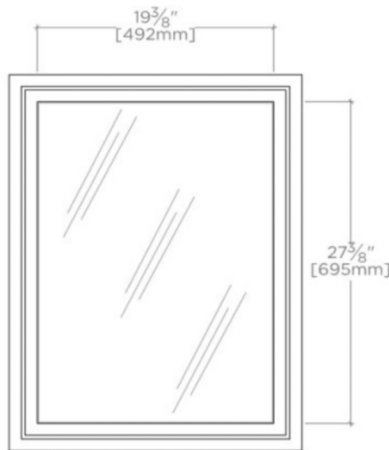

PULLMAN

PUCB01

Pullman Recessed Wood Rectangular Wall Mounted Medicine Cabinet with Hardware 24" x 32" x 1"

FILEDESCRIPTION

TECHNICAL DETAILS

Adjustable Shelves: Y
Installation Type: Wall Mounted
Number of Drawers / Shelves: Two
Primary Material: Brass and Mirror

INSPIRATION

A custom, layered look that transcends eras. Our exclusive design references iconic campaign furniture & Regency forms, with hand-applied metalwork & integrated hardware.

PRODUCT FEATURES

24"W x 32"H x 1"D with integrated hardware and a 4"D cabinet box

PUCB01

Pullman Recessed Wood Rectangular Wall Mounted Medicine Cabinet with Hardware 24" x 32" x 1"

TOP VIEW SCALE: 3/4"=1'-0"

ISO VIEW SCALE: 3/4"=1'-0"

FRONT VIEW SCALE: 3/4"=1'-0"

SIDE VIEW SCALE: 3/4"=1'-0"