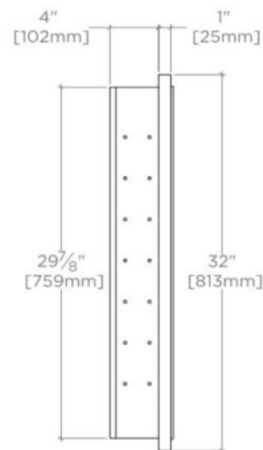

PULLMAN

PUCB01

Pullman Recessed Wood Rectangular Wall Mounted Medicine Cabinet with Hardware 24" x 32" x 1"

FILEDESCRIPTION

TECHNICAL DETAILS

Adjustable Shelves: Y
Installation Type: Wall Mounted
Number of Drawers / Shelves: Two
Primary Material: Brass and Mirror

INSPIRATION

A custom, layered look that transcends eras. Our exclusive design references iconic campaign furniture & Regency forms, with hand-applied metalwork & integrated hardware.

PRODUCT FEATURES

24"W x 32"H x 1"D with integrated hardware and a 4"D cabinet box

PUCB01

Pullman Recessed Wood Rectangular Wall Mounted Medicine Cabinet with Hardware 24" x 32" x 1"

TOP VIEW SCALE: 3/4"=1'-0"

ISO VIEW SCALE: 3/4"=1'-0"

FRONT VIEW SCALE: 3/4"=1'-0"

SIDE VIEW SCALE: 3/4"=1'-0"