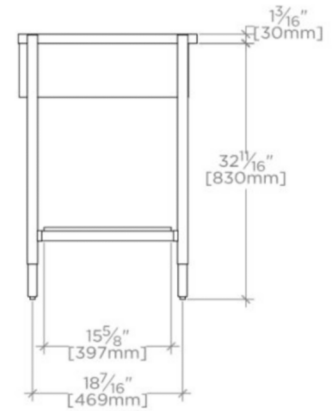

BOND

BNWS02

Bond Metal Six Leg Double Washstand 75 1/2" x 22" x 34"

TECHNICAL DETAILS

ADA Compliance: No
Adjustable Shelves: N
Diameter of Legs / Tubes: 1"
Depth / Width: 17 1/4"
Height: 33 7/8"
Installation Type: Freestanding
Leg Material: Metal
Length: 75 3/8"
Number of Holes: Zero Holes
Number of Legs: Four
Outer Rim Shape: Rectangular
Primary Material: Steel with Brass
Rough-in Supply Height Recommended: 21"
Rough-in Waste Height Recommended: 19"
Sink Visibility: Y
Storage Capacity: 0.0 cubic_foot
Suggested Application: Bath

PRODUCT (NOTES)

Slab countertop and sink sold separately

WATERWORKS

BOND

BNWS02

Bond Metal Six Leg Double Washstand 75 1/2" x 22" x 34"

TOP VIEW

SCALE: 1/2"=1'-0"

FRONT VIEW

SCALE: 1/2"=1'-0"

SIDE VIEW

SCALE: 1/2"=1'-0"