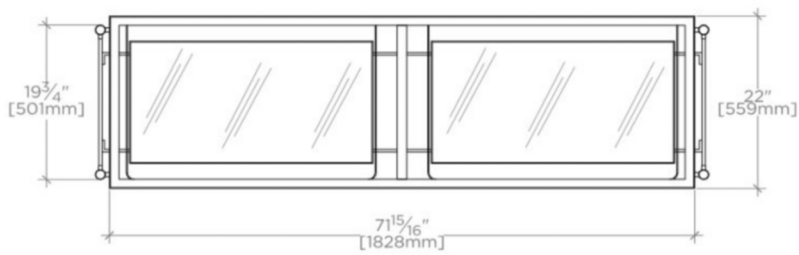

BOND

BNWS02

Bond Metal Six Leg Double Washstand 75 1/2" x 22" x 34"

TECHNICAL DETAILS

ADA Compliance: No
Adjustable Shelves: N
Diameter of Legs / Tubes: 1"
Depth / Width: 17 1/4"
Height: 33 7/8"
Installation Type: Freestanding
Leg Material: Metal
Length: 75 3/8"
Number of Holes: Zero Holes
Number of Legs: Four
Outer Rim Shape: Rectangular
Primary Material: Steel with Brass
Rough-in Supply Height Recommended: 21"
Rough-in Waste Height Recommended: 19"
Sink Visibility: Y
Storage Capacity: 0.0 cubic_foot
Suggested Application: Bath

PRODUCT (NOTES)

Slab countertop and sink sold separately

WATERWORKS

BOND

BNWS02

Bond Metal Six Leg Double Washstand 75 1/2" x 22" x 34"

TOP VIEW

SCALE: 1/2"=1'-0"

FRONT VIEW

SCALE: 1/2"=1'-0"

SIDE VIEW

SCALE: 1/2"=1'-0"