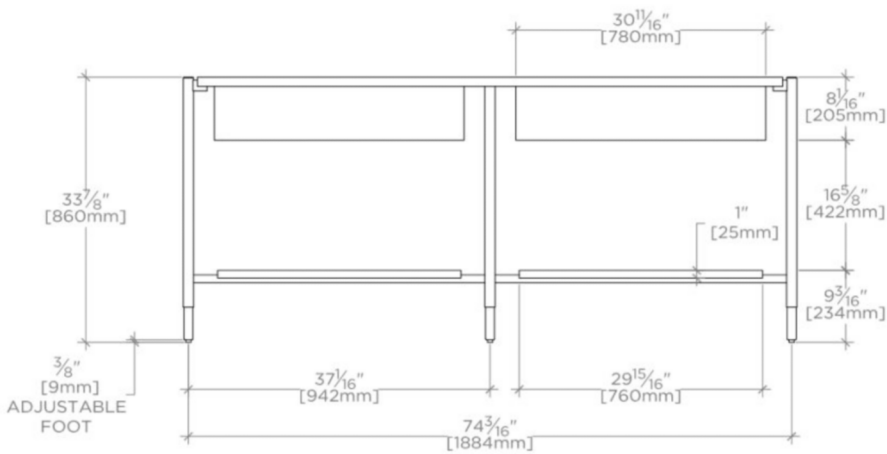

BOND

BNWS02

Bond Metal Six Leg Double Washstand 75 1/2" x 22" x 34"

TECHNICAL DETAILS

ADA Compliance: No
Adjustable Shelves: N
Diameter of Legs / Tubes: 1"
Depth / Width: 17 1/4"
Height: 33 7/8"
Installation Type: Freestanding
Leg Material: Metal
Length: 75 3/8"
Number of Holes: Zero Holes
Number of Legs: Four
Outer Rim Shape: Rectangular
Primary Material: Steel with Brass
Rough-in Supply Height Recommended: 21"
Rough-in Waste Height Recommended: 19"
Sink Visibility: Y
Storage Capacity: 0.0 cubic_foot
Suggested Application: Bath

PRODUCT (NOTES)

Slab countertop and sink sold separately

WATERWORKS

BOND

BNWS02

Bond Metal Six Leg Double Washstand 75 1/2" x 22" x 34"

TOP VIEW

SCALE: 1/2"=1'-0"

FRONT VIEW

SCALE: 1/2"=1'-0"

SIDE VIEW

SCALE: 1/2"=1'-0"