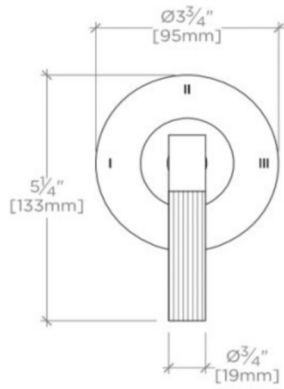

BOND

B3T12D

Bond Union Series Three Way Diverter Trim with Enamel Guilloche Lines Lever Handle

TECHNICAL DETAILS

ADA Compliance: Yes
Integrated Diverter: N
Number of Holes: One Hole
Primary Material: Brass

Features Guilloche Lines combined with Enamel Lever Handle

Stocked in Nickel and Brass

Requires rough valve, sold separately: GUDV66

BOND

B3T12D

Bond Union Series Three Way Diverter Trim with Enamel Guilloche Lines Lever Handle

TOP VIEW SCALE: 3"=1'-0"

FRONT VIEW SCALE: 3"=1'-0"

SIDE VIEW SCALE: 3"=1'-0"