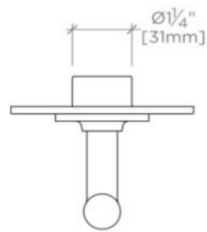

Features Guilloche Lines combined with Enamel Lever Handle

Stocked in Nickel and Brass

Requires rough valve, sold separately: GUDV66

BOND

B3T12D

Bond Union Series Three Way Diverter Trim with Enamel Guilloche Lines Lever Handle

TOP VIEW SCALE: 3"=1'-0"

FRONT VIEW SCALE: 3"=1'-0"

SIDE VIEW SCALE: 3"=1'-0"