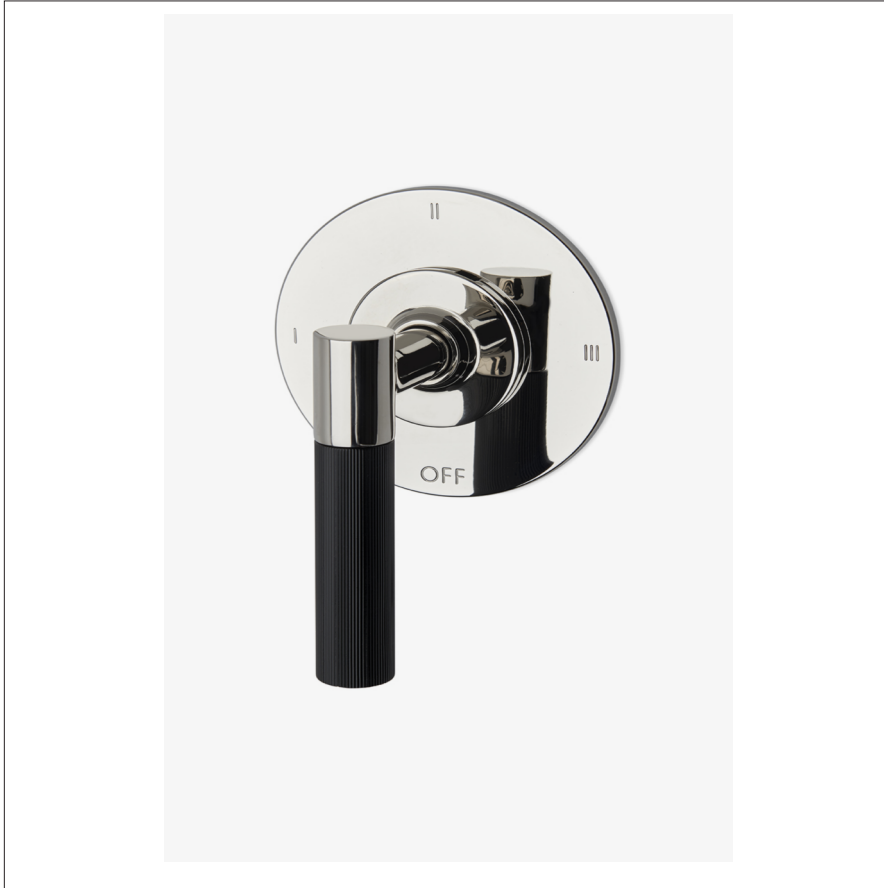

BOND

B3T12D

Bond Union Series Three Way Diverter Trim with Enamel Guilloche Lines Lever Handle

TECHNICAL DETAILS

ADA Compliance: Yes
Integrated Diverter: N
Number of Holes: One Hole
Primary Material: Brass

INSPIRATION

Modern bath designs infused with rare soul and artistry. Explore a range of statement-making elements: fittings, washstands, mirrors and more.

PRODUCT FEATURES

Lever Handle

For use with a Thermostatic shower system and three waterway outlets such as a handshower, shower head, and tub spout

Features Guilloche Lines combined with Enamel Lever Handle

Stocked in Nickel and Brass

Requires rough valve, sold separately: GUDV66

BOND

B3T12D

Bond Union Series Three Way Diverter Trim with Enamel Guilloche Lines Lever Handle

TOP VIEW SCALE: 3"=1'-0"

FRONT VIEW SCALE: 3"=1'-0"

SIDE VIEW SCALE: 3"=1'-0"