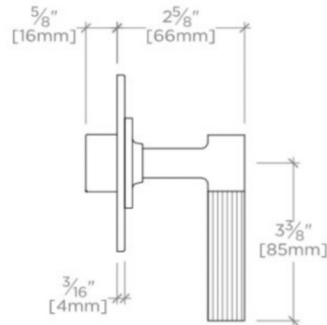

BOND

B3T12D

Bond Union Series Three Way Diverter Trim with Enamel Guilloche Lines Lever Handle

TECHNICAL DETAILS

ADA Compliance: Yes
Integrated Diverter: N
Number of Holes: One Hole
Primary Material: Brass

Features Guilloche Lines combined with Enamel Lever Handle

Stocked in Nickel and Brass

Requires rough valve, sold separately: GUDV66

BOND

B3T12D

Bond Union Series Three Way Diverter Trim with Enamel Guilloche Lines Lever Handle

TOP VIEW SCALE: 3"=1'-0"

FRONT VIEW SCALE: 3"=1'-0"

SIDE VIEW SCALE: 3"=1'-0"