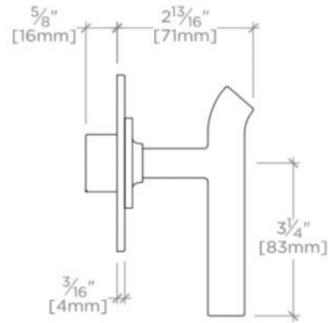

BOND

B2T110

Bond Solo Series Two Way Diverter Trim with Lever Handle

TECHNICAL DETAILS

ADA Compliance: Yes
Integrated Diverter: N
Number of Holes: One Hole
Primary Material: Brass

INSPIRATION

Modern bath designs infused with rare soul and artistry. Explore a range of statement-making elements: fittings, washstands, mirrors and more.

PRODUCT FEATURES

Lever Handle

For use with a Thermostatic shower system and two waterway outlets such as a handshower, shower head, and tub spout

Features Upturned Lever Handles

Stocked in Chrome, Nickel, Brass and Dark Nickel

Requires rough valve, sold separately: GUDV14

BOND

B2T110

Bond Solo Series Two Way Diverter Trim with Lever Handle

TOP VIEW SCALE: 3"=1'-0"

FRONT VIEW SCALE: 3"=1'-0"

SIDE VIEW SCALE: 3"=1'-0"