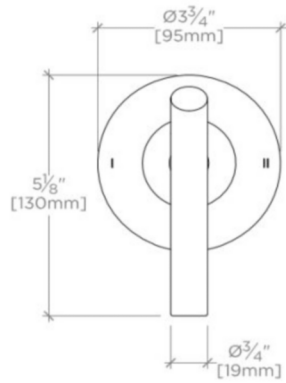

BOND

B2T110

Bond Solo Series Two Way Diverter Trim with Lever Handle

TECHNICAL DETAILS

ADA Compliance: Yes
Integrated Diverter: N
Number of Holes: One Hole
Primary Material: Brass

INSPIRATION

Modern bath designs infused with rare soul and artistry. Explore a range of statement-making elements: fittings, washstands, mirrors and more.

PRODUCT FEATURES

Lever Handle

For use with a Thermostatic shower system and two waterway outlets such as a handshower, shower head, and tub spout

Features Upturned Lever Handles

Stocked in Chrome, Nickel, Brass and Dark Nickel

Requires rough valve, sold separately: GUDV14

BOND

B2T110

Bond Solo Series Two Way Diverter Trim with Lever Handle

TOP VIEW SCALE: 3"=1'-0"

FRONT VIEW SCALE: 3"=1'-0"

SIDE VIEW SCALE: 3"=1'-0"