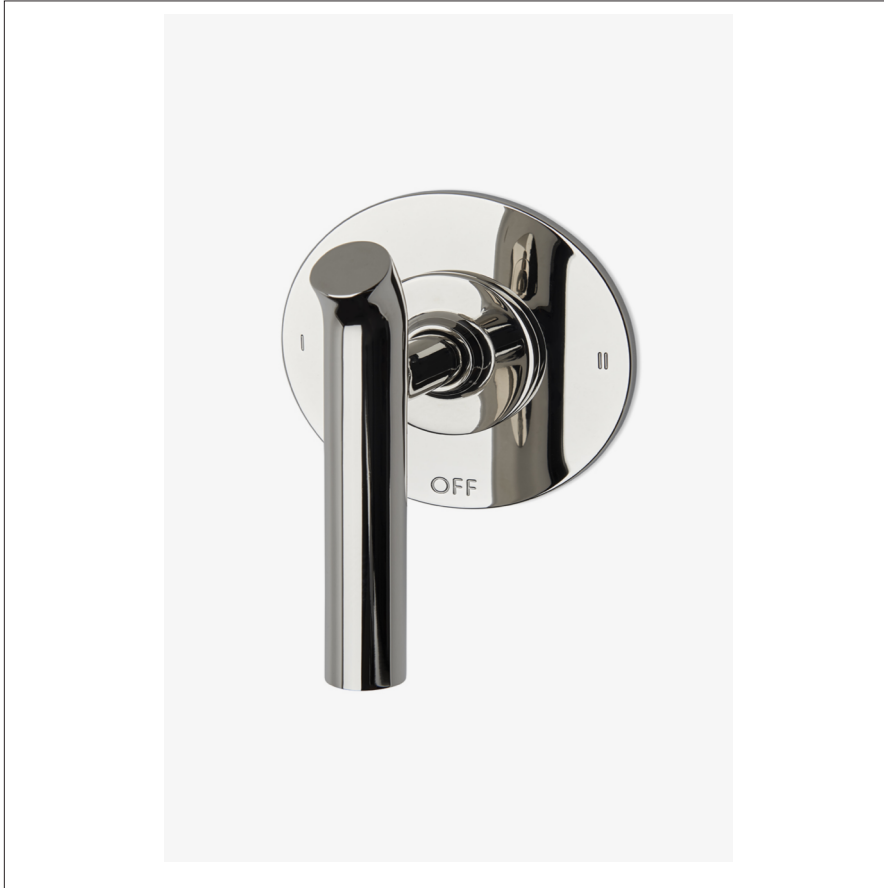

BOND

B2T110

Bond Solo Series Two Way Diverter Trim with Lever Handle

TECHNICAL DETAILS

ADA Compliance: Yes
Integrated Diverter: N
Number of Holes: One Hole
Primary Material: Brass

INSPIRATION

Modern bath designs infused with rare soul and artistry. Explore a range of statement-making elements: fittings, washstands, mirrors and more.

PRODUCT FEATURES

Lever Handle

For use with a Thermostatic shower system and two waterway outlets such as a handshower, shower head, and tub spout

Features Upturned Lever Handles

Stocked in Chrome, Nickel, Brass and Dark Nickel

Requires rough valve, sold separately: GUDV14

BOND

B2T110

Bond Solo Series Two Way Diverter Trim with Lever Handle

TOP VIEW SCALE: 3"=1'-0"

FRONT VIEW SCALE: 3"=1'-0"

SIDE VIEW SCALE: 3"=1'-0"