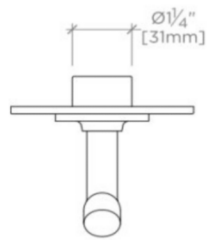

BOND

B2T110

Bond Solo Series Two Way Diverter Trim with Lever Handle

TECHNICAL DETAILS

ADA Compliance: Yes
Integrated Diverter: N
Number of Holes: One Hole
Primary Material: Brass

INSPIRATION

Modern bath designs infused with rare soul and artistry. Explore a range of statement-making elements: fittings, washstands, mirrors and more.

PRODUCT FEATURES

Lever Handle

For use with a Thermostatic shower system and two waterway outlets such as a handshower, shower head, and tub spout

Features Upturned Lever Handles

Stocked in Chrome, Nickel, Brass and Dark Nickel

Requires rough valve, sold separately: GUDV14

BOND

B2T110

Bond Solo Series Two Way Diverter Trim with Lever Handle

TOP VIEW SCALE: 3"=1'-0"

FRONT VIEW SCALE: 3"=1'-0"

SIDE VIEW SCALE: 3"=1'-0"