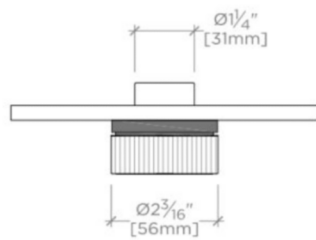

Features Two-Tone Knob Handle

Stocked in Nickel and Brass

Requires rough valve, sold separately: GUTH56 (1/2") or GUTH38 (3/4")

BOND

BTH14B

Bond Tandem Series Square Thermostatic Control Valve Trim with Two-Tone Guilloche Lines Knob Handle

TOP VIEW SCALE: 3"=1'-0"

FRONT VIEW SCALE: 3"=1'-0"

SIDE VIEW SCALE: 3"=1'-0"