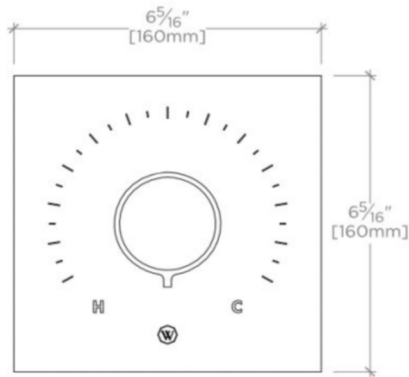

Features Two-Tone Knob Handle

Stocked in Nickel and Brass

Requires rough valve, sold separately: GUTH56 (1/2") or GUTH38 (3/4")

BOND

BTH14B

Bond Tandem Series Square Thermostatic Control Valve Trim with Two-Tone Guilloche Lines Knob Handle

TOP VIEW SCALE: 3"=1'-0"

FRONT VIEW SCALE: 3"=1'-0"

SIDE VIEW SCALE: 3"=1'-0"