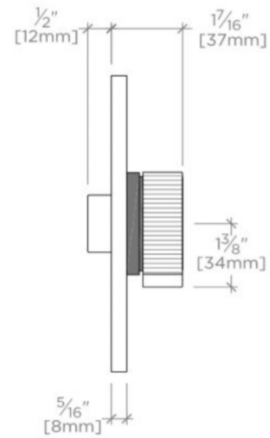

BOND

BTH14B

Bond Tandem Series Square Thermostatic Control Valve Trim with Two-Tone Guilloche Lines Knob Handle

TECHNICAL DETAILS

ADA Compliance: Yes
Integrated Diverter: N
Number of Holes: One Hole
Primary Material: Brass

Features Two-Tone Knob Handle

Stocked in Nickel and Brass

Requires rough valve, sold separately: GUTH56 (1/2") or GUTH38 (3/4")

BOND

BTH14B

Bond Tandem Series Square Thermostatic Control Valve Trim with Two-Tone Guilloche Lines Knob Handle

TOP VIEW SCALE: 3"=1'-0"

FRONT VIEW SCALE: 3"=1'-0"

SIDE VIEW SCALE: 3"=1'-0"