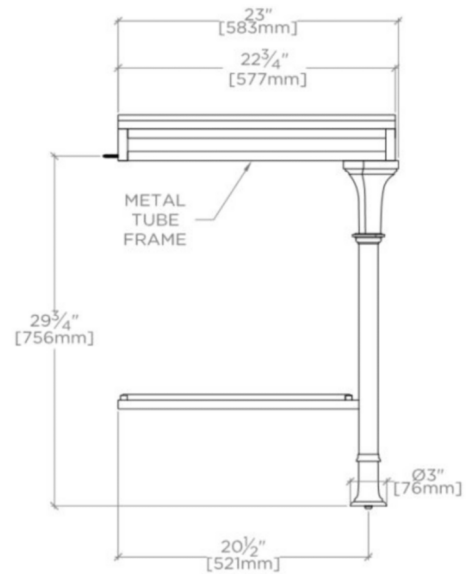

LUCERNE

100518

Lucerne Metal Two Leg Single Washstand 36 15/16" X 22 7/8" X 29 3/8"

SHOWN IN SLAB SOLD SEPARATELY

TECHNICAL DETAILS

ADA Compliance: No
Adjustable Levelers / Feet: N
Leg Material: Metal
Number of Legs: Four
Primary Material: Brass
Sink Visibility: N

WATERWORKS

LUCERNE

100518

Lucerne Metal Two Leg Single Washstand 36 15/16" X 22 7/8" X 29 3/8"

TOP VIEW

SCALE: 3/4"=1'-0"

FRONT VIEW

SCALE: 3/4"=1'-0"

SIDE VIEW

SCALE: 3/4"=1'-0"