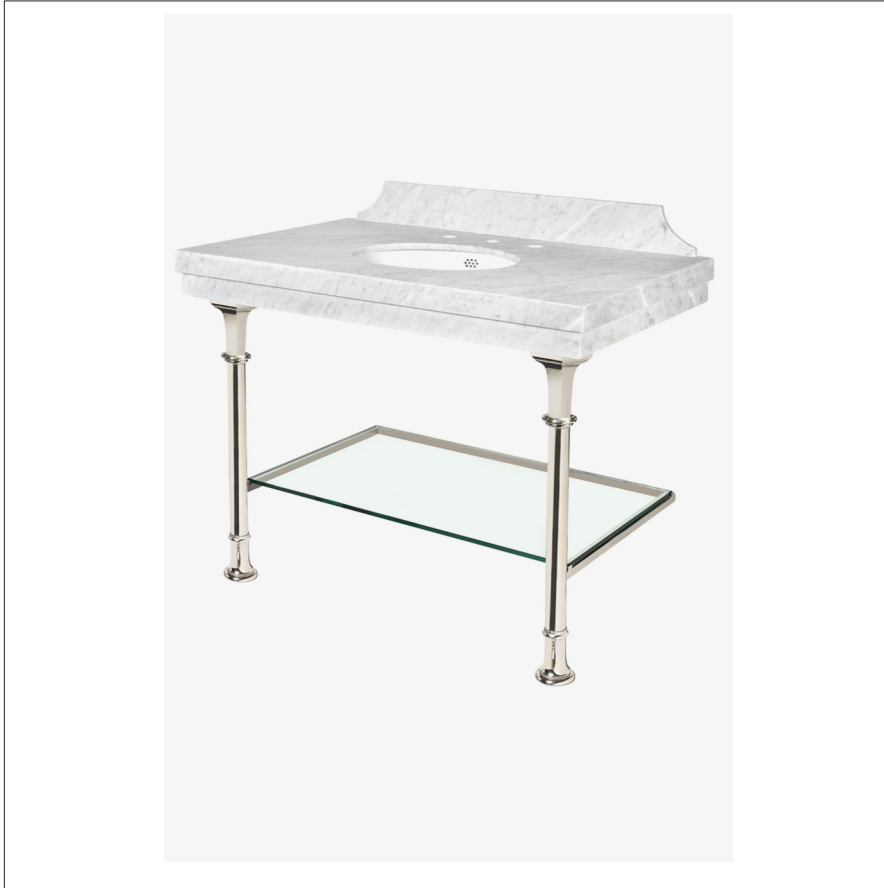

LUCERNE

100518

Lucerne Metal Two Leg Single Washstand 36 15/16" X 22 7/8" X 29 3/8"

SHOWN IN SLAB SOLD SEPARATELY

TECHNICAL DETAILS

ADA Compliance: No
Adjustable Levelers / Feet: N
Leg Material: Metal
Number of Legs: Four
Primary Material: Brass
Sink Visibility: N

INSPIRATION

Inspired by classical European designs, this reimagined vintage style complements a range of bath environments.

PRODUCT FEATURES

Solid Brass
Lower glass shelf for storage
Top and sink sold separately
Custom sizes not available

WATERWORKS

LUCERNE

100518

Lucerne Metal Two Leg Single Washstand 36 15/16" X 22 7/8" X 29 3/8"

TOP VIEW

SCALE: 3/4"=1'-0"

FRONT VIEW

SCALE: 3/4"=1'-0"

SIDE VIEW

SCALE: 3/4"=1'-0"