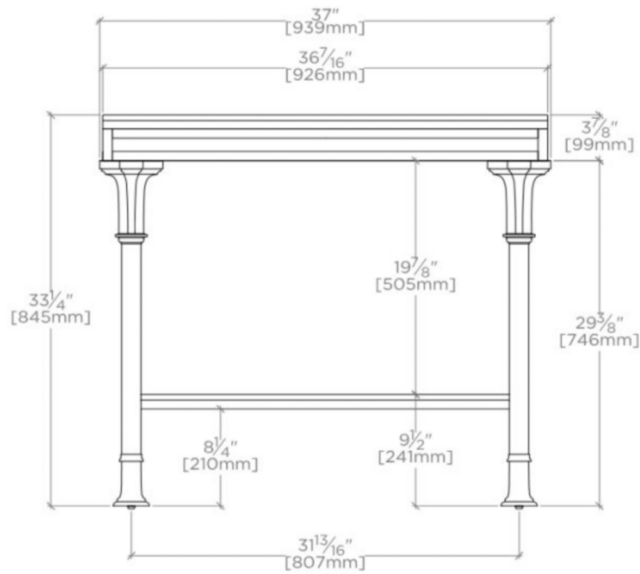

LUCERNE

100518

Lucerne Metal Two Leg Single Washstand 36 15/16" X 22 7/8" X 29 3/8"

SHOWN IN SLAB SOLD SEPARATELY

TECHNICAL DETAILS

ADA Compliance: No
Adjustable Levelers / Feet: N
Leg Material: Metal
Number of Legs: Four
Primary Material: Brass
Sink Visibility: N

WATERWORKS

LUCERNE

100518

Lucerne Metal Two Leg Single Washstand 36 15/16" X 22 7/8" X 29 3/8"

TOP VIEW

SCALE: 3/4"=1'-0"

FRONT VIEW

SCALE: 3/4"=1'-0"

SIDE VIEW

SCALE: 3/4"=1'-0"