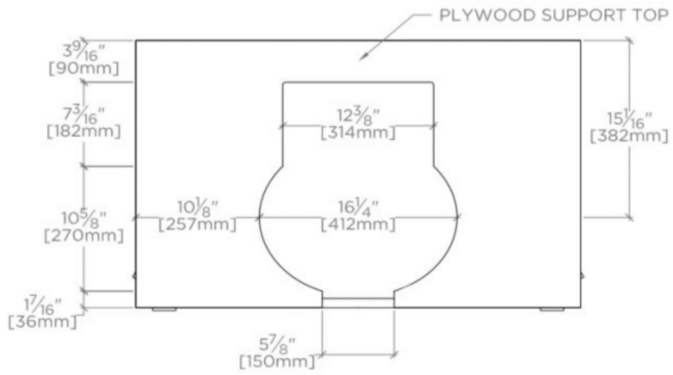

LUCERNE

100518

Lucerne Metal Two Leg Single Washstand 36 15/16" X 22 7/8" X 29 3/8"

SHOWN IN SLAB SOLD SEPARATELY

TECHNICAL DETAILS

ADA Compliance: No
Adjustable Levelers / Feet: N
Leg Material: Metal
Number of Legs: Four
Primary Material: Brass
Sink Visibility: N

WATERWORKS

LUCERNE

100518

Lucerne Metal Two Leg Single Washstand 36 15/16" X 22 7/8" X 29 3/8"

TOP VIEW

SCALE: 3/4"=1'-0"

FRONT VIEW

SCALE: 3/4"=1'-0"

SIDE VIEW

SCALE: 3/4"=1'-0"