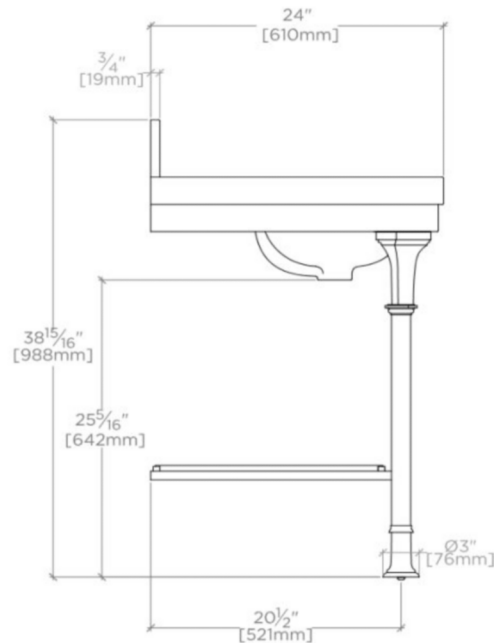

LUCERNE

LCWS01

Lucerne Two Leg Single Washstand Packaged with Sink and Slab
Top 39" x 24" x 38 7/8"

FILEDESCRIPTION

TECHNICAL DETAILS

ADA Compliance: No
Adjustable Levelers / Feet: N
Leg Material: Metal
Number of Legs: Four
Primary Material: Brass
Sink Visibility: N

WATERWORKS

LUCERNE

LCWS01

Lucerne Two Leg Single Washstand Packaged with Sink and Slab
Top 39" x 24" x 38 7/8"

SCALE: 3/4"=1'-0"

SCALE: 3/4"=1'-0"

SCALE: 3/4"=1'-0"