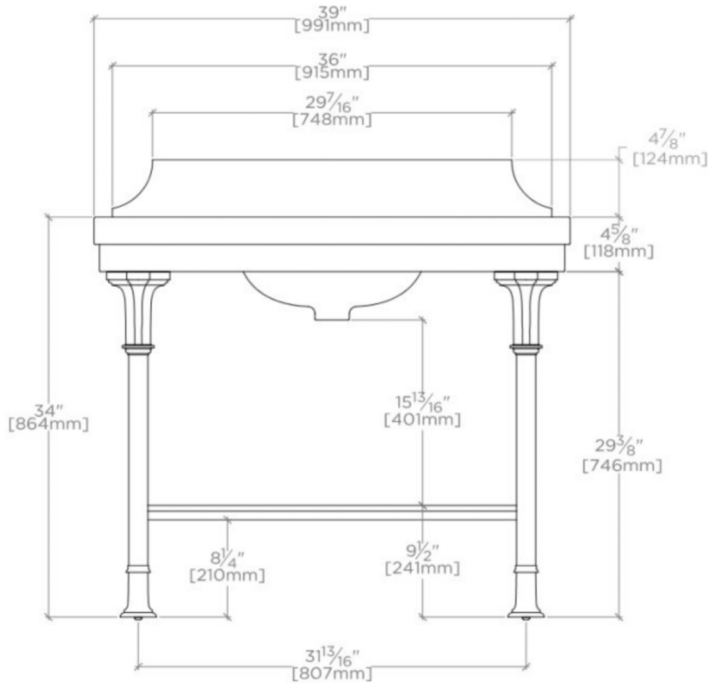

LUCERNE

LCWS01

Lucerne Two Leg Single Washstand Packaged with Sink and Slab
Top 39" x 24" x 38 7/8"

FILEDESCRIPTION

TECHNICAL DETAILS

ADA Compliance: No
Adjustable Levelers / Feet: N
Leg Material: Metal
Number of Legs: Four
Primary Material: Brass
Sink Visibility: N

WATERWORKS

LUCERNE

LCWS01

Lucerne Two Leg Single Washstand Packaged with Sink and Slab
Top 39" x 24" x 38 7/8"

SCALE: 3/4"=1'-0"

SCALE: 3/4"=1'-0"

SCALE: 3/4"=1'-0"