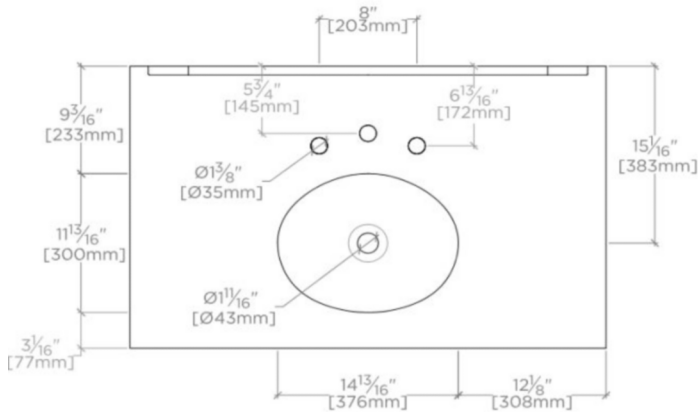

LUCERNE

LCWS01

Lucerne Two Leg Single Washstand Packaged with Sink and Slab
Top 39" x 24" x 38 7/8"

FILEDESCRIPTION

TECHNICAL DETAILS

ADA Compliance: No
Adjustable Levelers / Feet: N
Leg Material: Metal
Number of Legs: Four
Primary Material: Brass
Sink Visibility: N

WATERWORKS

LUCERNE

LCWS01

Lucerne Two Leg Single Washstand Packaged with Sink and Slab
Top 39" x 24" x 38 7/8"

SCALE: 3/4"=1'-0"

SCALE: 3/4"=1'-0"

SCALE: 3/4"=1'-0"