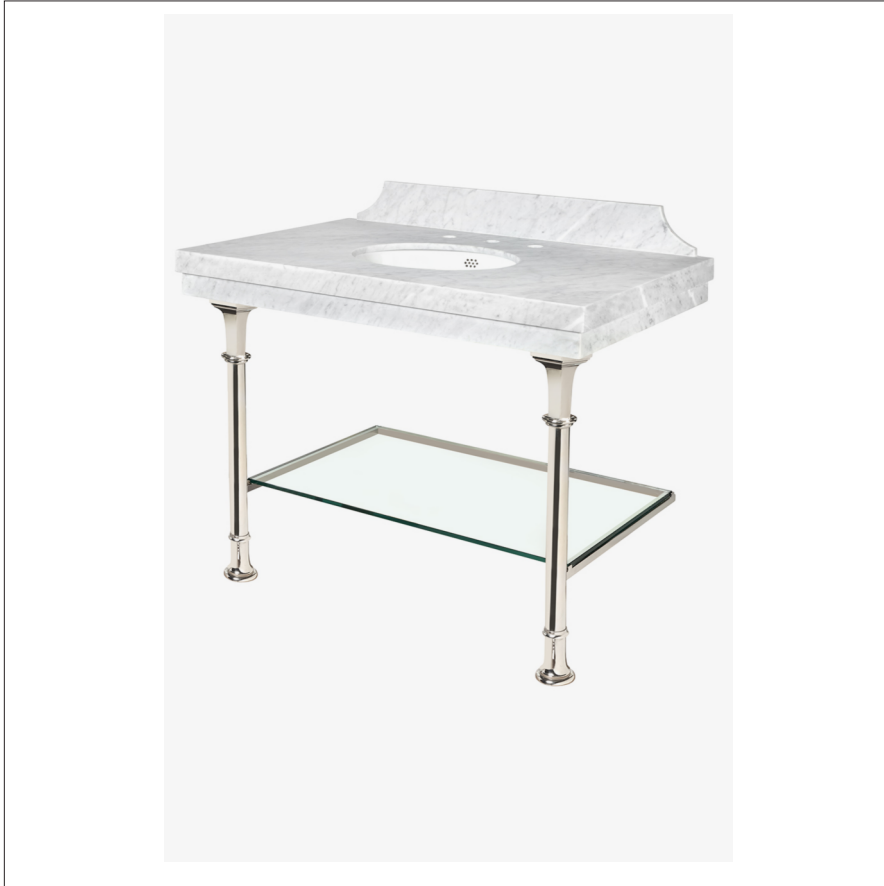

LUCERNE

LCWS01

Lucerne Two Leg Single Washstand Packaged with Sink and Slab
Top 39" x 24" x 38 7/8"

FILEDESCRIPTION

TECHNICAL DETAILS

ADA Compliance: No
Adjustable Levelers / Feet: N
Leg Material: Metal
Number of Legs: Four
Primary Material: Brass
Sink Visibility: N

INSPIRATION

Inspired by classical European designs, this reimagined vintage style complements a range of bath environments.

PRODUCT FEATURES

- Solid Brass
- Lower glass shelf for storage
- Includes Manchester Sink (MRLVHU) and Carrara stone top
- Custom sizes not available
- Can be purchased singly (100518)

WATERWORKS

LUCERNE

LCWS01

Lucerne Two Leg Single Washstand Packaged with Sink and Slab
Top 39" x 24" x 38 7/8"

SCALE: 3/4"=1'-0"

SCALE: 3/4"=1'-0"

SCALE: 3/4"=1'-0"