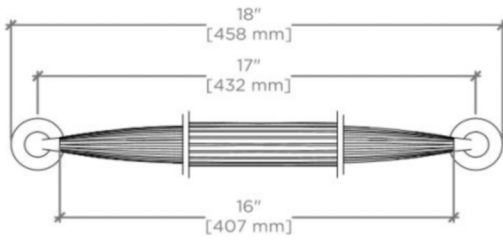

Solid Brass

Lost Wax Cast

Made in the USA

Includes per fixing: 8-32 1" Truss Head Machine Screw, Combo, Slotted and 8-32 1 1/2" Truss Head Machine Screw, Combo, Slotted

FORO

Foro 17" Pull

FRHW17

TOP VIEW

SCALE: 3"=1'-0"

FRONT VIEW

SCALE: 3"=1'-0"

SIDE VIEW

SCALE: 3"=1'-0"