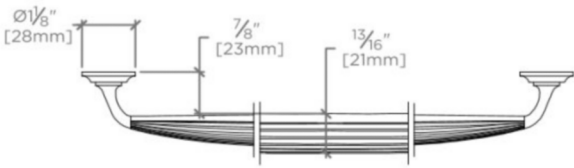

Solid Brass

Lost Wax Cast

Made in the USA

Includes per fixing: 8-32 1" Truss Head Machine Screw, Combo, Slotted and 8-32 1 1/2" Truss Head Machine Screw, Combo, Slotted

FORO

Foro 17" Pull

FRHW17

TOP VIEW

SCALE: 3"=1'-0"

FRONT VIEW

SCALE: 3"=1'-0"

SIDE VIEW

SCALE: 3"=1'-0"