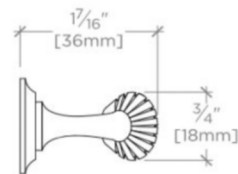

Solid Brass

Lost Wax Cast

Made in the USA

Includes per fixing: 8-32 1" Truss Head Machine Screw, Combo, Slotted and 8-32 1 1/2" Truss Head Machine Screw, Combo, Slotted

WATERWORKS

FORO

Foro 4" Pull

FRHW04

TOP VIEW

SCALE: 6"=1'-0"

ISO VIEW

SCALE: 6"=1'-0"

FRONT VIEW

SCALE: 6"=1'-0"

SIDE VIEW

SCALE: 6"=1'-0"