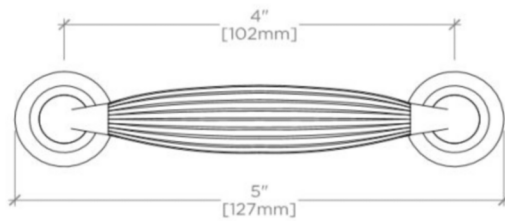

Solid Brass

Lost Wax Cast

Made in the USA

Includes per fixing: 8-32 1" Truss Head Machine Screw, Combo, Slotted and 8-32 1 1/2" Truss Head Machine Screw, Combo, Slotted

WATERWORKS

FORO

Foro 4" Pull

FRHW04

TOP VIEW

SCALE: 6"=1'-0"

ISO VIEW

SCALE: 6"=1'-0"

FRONT VIEW

SCALE: 6"=1'-0"

SIDE VIEW

SCALE: 6"=1'-0"