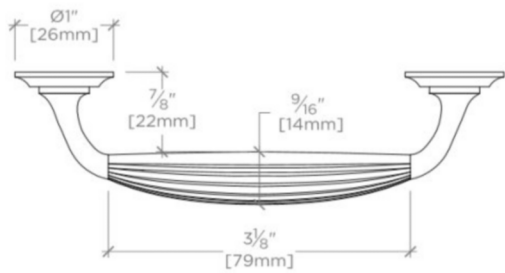

Solid Brass

Lost Wax Cast

Made in the USA

Includes per fixing: 8-32 1" Truss Head Machine Screw, Combo, Slotted and 8-32 1 1/2" Truss Head Machine Screw, Combo, Slotted

WATERWORKS

FORO

Foro 4" Pull

FRHW04

TOP VIEW

SCALE: 6"=1'-0"

ISO VIEW

SCALE: 6"=1'-0"

FRONT VIEW

SCALE: 6"=1'-0"

SIDE VIEW

SCALE: 6"=1'-0"