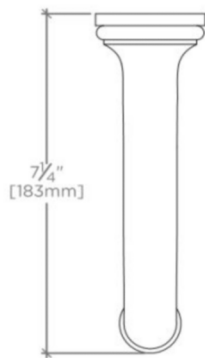

FORO

Foro Wall Mounted Tub Spout

FRTS01

TECHNICAL DETAILS

Depth / Width: 8 3/4"
Height: 2 15/16"
Length: 2 15/16"
Water Pressure Maximum: 85.0 psi
Water Pressure Minimum: 20.0 psi
Water Pressure Recommended: 45.0 psi

FORO

Foro Wall Mounted Tub Spout

FRTS01

TOP VIEW SCALE: 3"=1'-0"

SIDE VIEW SCALE: 3"=1'-0"

FRONT VIEW SCALE: 3"=1'-0"

SIDE VIEW SCALE: 3"=1'-0"