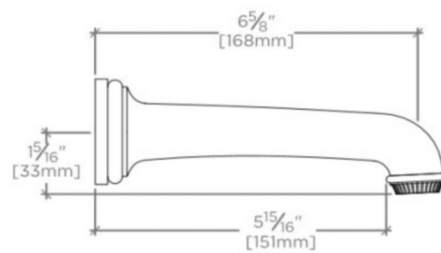

FORO

Foro Wall Mounted Tub Spout

FRTS01

TECHNICAL DETAILS

Depth / Width: 8 3/4"
Height: 2 15/16"
Length: 2 15/16"
Water Pressure Maximum: 85.0 psi
Water Pressure Minimum: 20.0 psi
Water Pressure Recommended: 45.0 psi

FORO

Foro Wall Mounted Tub Spout

FRTS01

TOP VIEW SCALE: 3"=1'-0"

SIDE VIEW SCALE: 3"=1'-0"

FRONT VIEW SCALE: 3"=1'-0"

SIDE VIEW SCALE: 3"=1'-0"