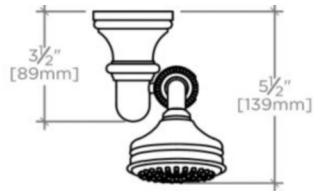

### TECHNICAL DETAILS

Adjustable versus Fixed Spray: Fixed  
Fittings Hole Diameter: 1 3/8"  
Handshower / Spray Hose Length: 59"  
Depth / Width: 5 1/2"  
Height: 10 3/8"  
Inlet Connection Size: 1/2"  
Inlet Connection Type: Female NPT  
Length: 4 1/16"  
Restricted Maximum Flow Rate: 1.75 gpm  
Water Pressure Maximum: 85.0 psi  
Water Pressure Minimum: 20.0 psi  
Water Pressure Recommended: 45.0 psi

### PRODUCT FEATURES

3" head with rubber nozzles

Features signature engraving detail on handshower handle

Stocked in Nickel and Unlacquered Brass

Available in 1.75gpm (6.6L/min) flow rate

## FRHS05

Foro Handshower on Hook with Metal Handle

TOP VIEW SCALE: 2"=1'-0"