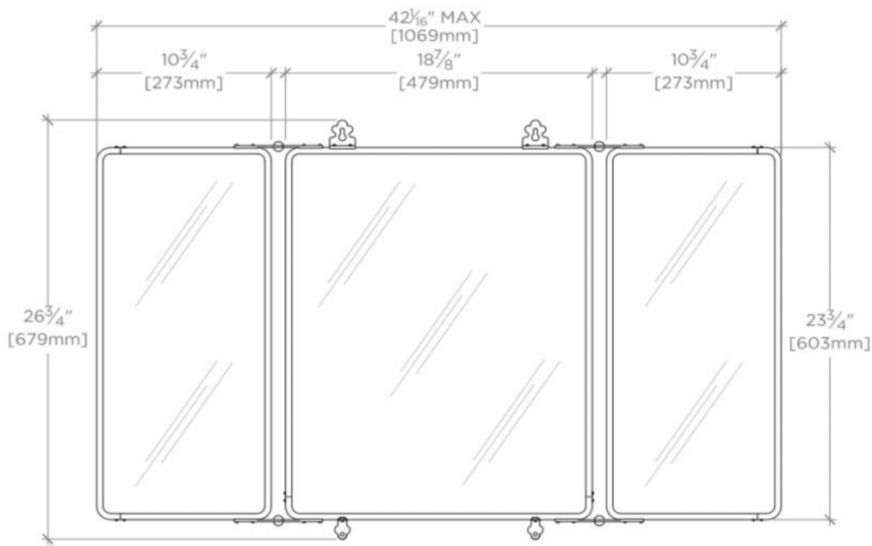

### TECHNICAL DETAILS

Depth / Width: 1 3/8"  
Height: 26 3/4"  
Installation Type: Wall Mounted  
Length: 42 1/16"  
Primary Material: Brass  
Suggested Application: Bath

### PRODUCT FEATURES

The trifold mirror is constructed of three frames of brass extruded material with custom forged knurled-ball pivot hinges in the decorative-industrial style of the 1920's.

42 3/8" x 26 3/4" x 1"

## DAPHNE

DPMR01

Daphne Metal Rectangular Wall Mounted Trifold Mirror 42 3/8" x 26 3/4" x 1"  
3/4" x 1"

TOP VIEW

SCALE: 1"=1'-0"

FRONT VIEW

SCALE: 1"=1'-0"

SIDE VIEW

SCALE: 1"=1'-0"