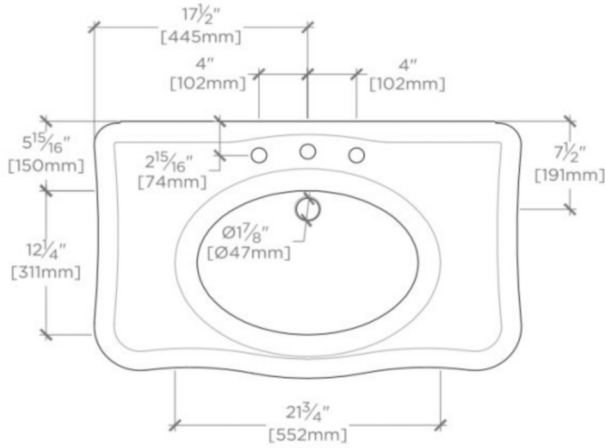

### TECHNICAL DETAILS

Depth / Width: 21 7/8"  
Height: 31 3/4"  
Installation Type: Wall Mounted  
Length: 35"  
Number of Legs: Two  
Overflow Opening: Yes  
Sink Visibility: N  
Suggested Application: Bath

### PRODUCT (NOTES)

Slab and sink top are included

## BELLE EPOQUE

BECL36

Belle Epoque Two Leg Single Console 35" x 21 7/8" x 31 3/4"

TOP VIEW

SCALE: 3/4"=1'-0"

FRONT VIEW

SCALE: 3/4"=1'-0"

SIDE VIEW

SCALE: 3/4"=1'-0"