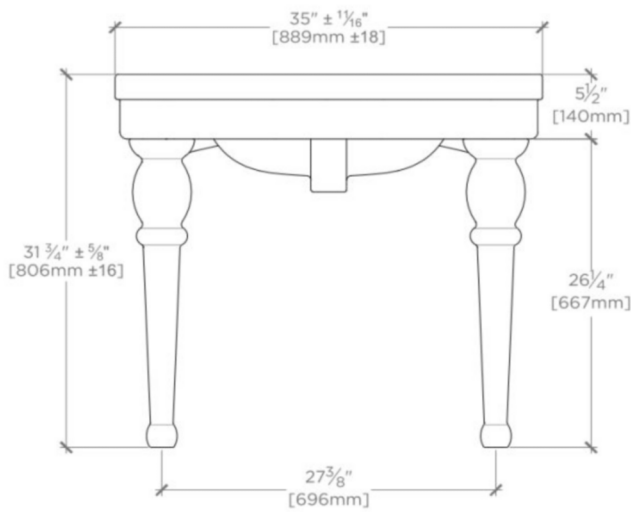

## BELLE EPOQUE

BECL36

Belle Epoque Two Leg Single Console 35" x 21 7/8" x 31 3/4"

SHOWN IN BELLE EPOQUE TWO LEG SINGLE CONSOLE 34 1/2" X 21 1/2" X 31 1/2" | BECL36

### TECHNICAL DETAILS

Depth / Width: 21 7/8"  
Height: 31 3/4"  
Installation Type: Wall Mounted  
Length: 35"  
Number of Legs: Two  
Overflow Opening: Yes  
Sink Visibility: N  
Suggested Application: Bath

## BELLE EPOQUE

BECL36

Belle Epoque Two Leg Single Console 35" x 21 7/8" x 31 3/4"

TOP VIEW

SCALE: 3/4"=1'-0"

FRONT VIEW

SCALE: 3/4"=1'-0"

SIDE VIEW

SCALE: 3/4"=1'-0"