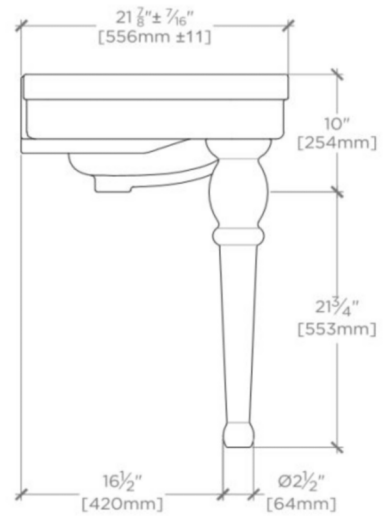

## BELLE EPOQUE

BECL36

Belle Epoque Two Leg Single Console 35" x 21 7/8" x 31 3/4"

SHOWN IN BELLE EPOQUE TWO LEG SINGLE CONSOLE 34 1/2" X 21 1/2" X 31 1/2" | BECL36

### TECHNICAL DETAILS

Depth / Width: 21 7/8"  
Height: 31 3/4"  
Installation Type: Wall Mounted  
Length: 35"  
Number of Legs: Two  
Overflow Opening: Yes  
Sink Visibility: N  
Suggested Application: Bath

## BELLE EPOQUE

BECL36

Belle Epoque Two Leg Single Console 35" x 21 7/8" x 31 3/4"

TOP VIEW

SCALE: 3/4"=1'-0"

FRONT VIEW

SCALE: 3/4"=1'-0"

SIDE VIEW

SCALE: 3/4"=1'-0"