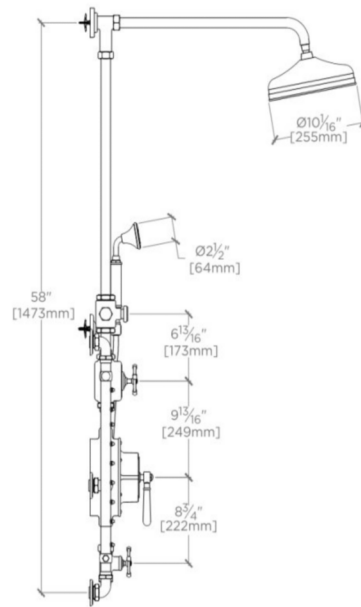

REGULATOR

RGXS56

Regulator Exposed Thermostatic Shower System with 10" Shower Rose, Handshower on Hook and Body Spray Bars, Metal Lever and

SHOWN IN REGULATOR EXPOSED THERMOSTATIC SHOWER SYSTEM WITH 10" SHOWER ROSE, HANDSHOWER ON HOOK

RGXS56

Regulator Exposed Thermostatic Shower System with 10" Shower Rose, Handshower on Hook and Body Spray Bars, Metal Lever and

TOP VIEW

SCALE: 3/4"=1'-0"

FRONT VIEW

SCALE: 3/4"=1'-0"

SIDE VIEW

SCALE: 3/4"=1'-0"