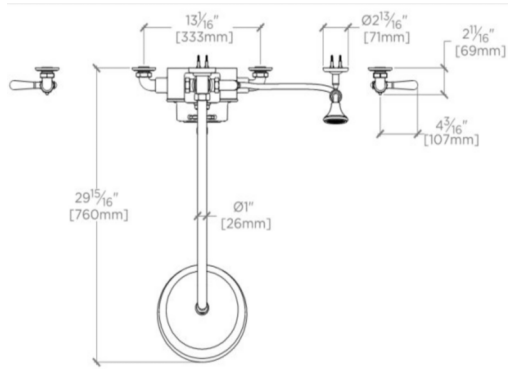

REGULATOR

RGXS56

Regulator Exposed Thermostatic Shower System with 10" Shower Rose, Handshower on Hook and Body Spray Bars, Metal Lever and

SHOWN IN REGULATOR EXPOSED THERMOSTATIC SHOWER SYSTEM WITH 10" SHOWER ROSE, HANDSHOWER ON HOOK

RGXS56

Regulator Exposed Thermostatic Shower System with 10" Shower Rose, Handshower on Hook and Body Spray Bars, Metal Lever and

TOP VIEW

SCALE: 3/4"=1'-0"

FRONT VIEW

SCALE: 3/4"=1'-0"

SIDE VIEW

SCALE: 3/4"=1'-0"