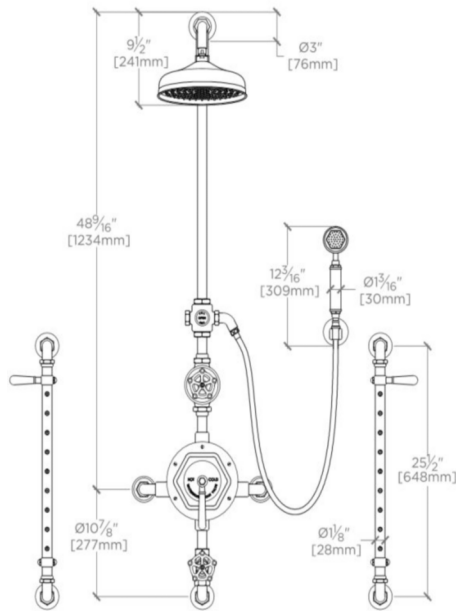

REGULATOR

RGXS56

Regulator Exposed Thermostatic Shower System with 10" Shower Rose, Handshower on Hook and Body Spray Bars, Metal Lever and

SHOWN IN REGULATOR EXPOSED THERMOSTATIC SHOWER SYSTEM WITH 10" SHOWER ROSE, HANDSHOWER ON HOOK

INSPIRATION

A play on industrial controls from the early 1900s, when pride was lavished on parts. Translated to handcrafted, fittings project rugged beauty through powerful, detailed shapes.

WATERWORKS

REGULATOR

RGXS56

Regulator Exposed Thermostatic Shower System with 10" Shower Rose, Handshower on Hook and Body Spray Bars, Metal Lever and

TOP VIEW

SCALE: 3/4"=1'-0"

FRONT VIEW

SCALE: 3/4"=1'-0"

SIDE VIEW

SCALE: 3/4"=1'-0"