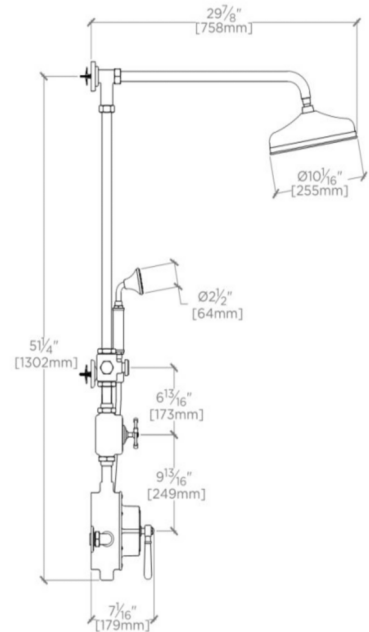

REGULATOR

RGXS35

Regulator Exposed Thermostatic Shower System with 10" Shower Rose, Handshower on Hook, Black Lever and Wheel Handles

TECHNICAL DETAILS

Flow Restriction Options: 2.5, 2.0, 1.75, 1.5

SHOWN IN REGULATOR EXPOSED THERMOSTATIC SHOWER SYSTEM WITH 10" SHOWER ROSE, HANDSHOWER ON HOOK,

Regulator Exposed Thermostatic Shower System with 10" Shower Rose, Handshower on Hook, Black Lever and Wheel Handles

TOP VIEW SCALE: 3/4"=1'-0"

FRONT VIEW SCALE: 3/4"=1'-0"

SIDE VIEW SCALE: 3/4"=1'-0"