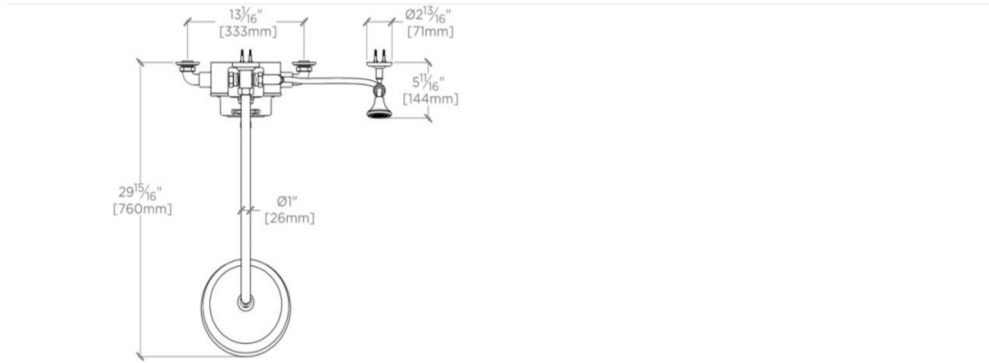

REGULATOR

RGXS35

Regulator Exposed Thermostatic Shower System with 10" Shower Rose, Handshower on Hook, Black Lever and Wheel Handles

TECHNICAL DETAILS

Flow Restriction Options: 2.5, 2.0, 1.75, 1.5

SHOWN IN REGULATOR EXPOSED THERMOSTATIC SHOWER SYSTEM WITH 10" SHOWER ROSE, HANDSHOWER ON HOOK,

INSPIRATION

A play on industrial controls from the early 1900s, when pride was lavished on parts. Translated to handcrafted, fittings project rugged beauty through powerful, detailed shapes.

REGULATOR

RGXS35

Regulator Exposed Thermostatic Shower System with 10" Shower Rose, Handshower on Hook, Black Lever and Wheel Handles

TOP VIEW SCALE: 3/4"=1'-0"

FRONT VIEW SCALE: 3/4"=1'-0"

SIDE VIEW SCALE: 3/4"=1'-0"