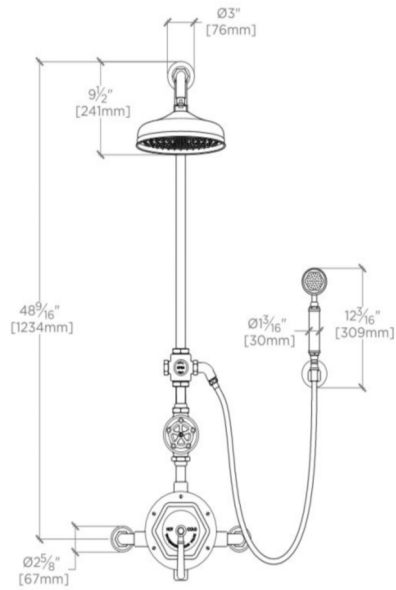

REGULATOR

RGXS35

Regulator Exposed Thermostatic Shower System with 10" Shower Rose, Handshower on Hook, Black Lever and Wheel Handles

TECHNICAL DETAILS

Flow Restriction Options: 2.5, 2.0, 1.75, 1.5

SHOWN IN REGULATOR EXPOSED THERMOSTATIC SHOWER SYSTEM WITH 10" SHOWER ROSE, HANDSHOWER ON HOOK,

INSPIRATION

A play on industrial controls from the early 1900s, when pride was lavished on parts. Translated to handcrafted, fittings project rugged beauty through powerful, detailed shapes.

REGULATOR

RGXS35

Regulator Exposed Thermostatic Shower System with 10" Shower Rose, Handshower on Hook, Black Lever and Wheel Handles

TOP VIEW SCALE: 3/4"=1'-0"

FRONT VIEW SCALE: 3/4"=1'-0"

SIDE VIEW SCALE: 3/4"=1'-0"