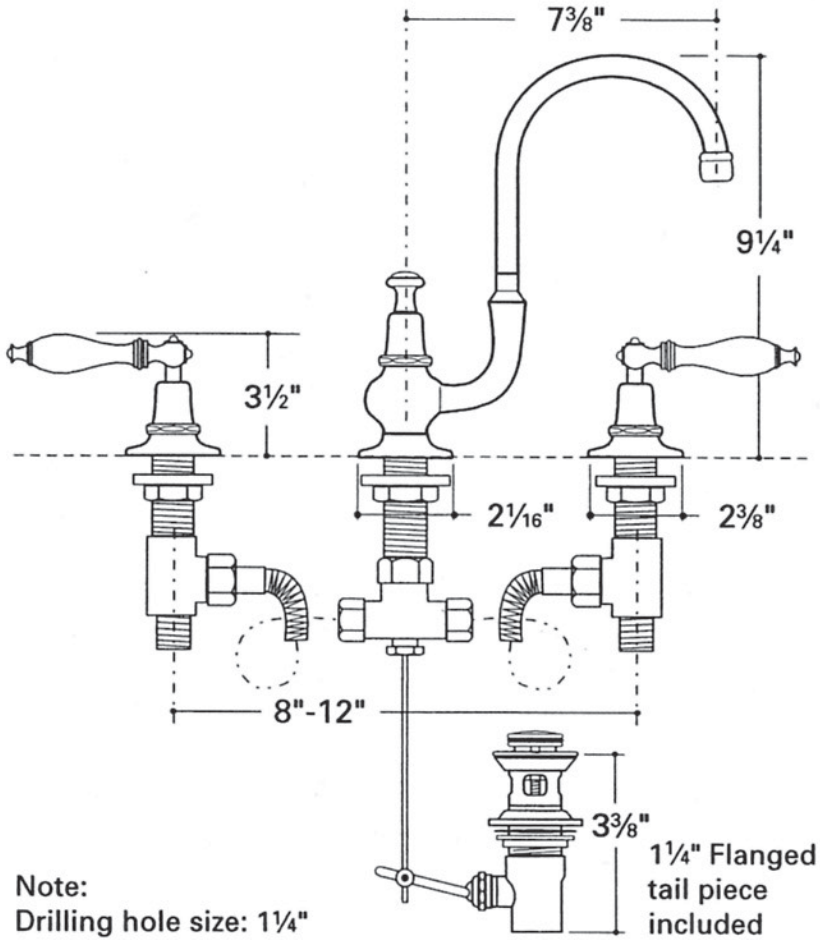

LAVATORY FAUCET WITH LEVER HANDLES
ETLS62

All dimensions are based on original specifications and are subject to change and variation. Please consult your Design Associate for current specification.