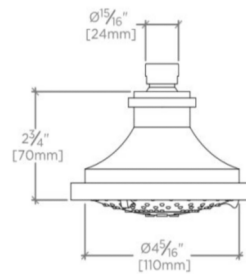

UNIVERSAL

Universal 5" Shower Head with Adjustable Spray

UNSH05

SHOWN IN UNIVERSAL 5" SHOWER HEAD WITH ADJUSTABLE SPRAY | UNSH05

TECHNICAL DETAILS

Adjustable versus Fixed Spray: Adjustable
Diameter of Head: 5"
Flow Restriction Options: 2.5, 2.0, 1.75, 1.5
Depth / Width: 5 1/8"
Height: 3 7/8"
Inlet Connection Size: 1/2"
Inlet Connection Type: Female NPT
Pivot: Y
Primary Material: Brass
Suggested Application: Bath
Water Pressure Maximum: 85.0 psi
Water Pressure Minimum: 20.0 psi
Water Pressure Recommended: 45.0 psi

PRODUCT FEATURES

Add elegant utility and a gently refreshing rainfall effect to your daily ritual with an exquisitely proportioned Universal showerhead

Stocked in 2.5gpm (9.5 L/min) and 1.75gpm (6.6 L/min). State of California requires 1.75gpm (6.6 L/min) to comply with their water conservation requirements. Other flow options are available to order, contact your sales associate or call 1 (800) 899-6757 for details.

UNIVERSAL

UNSH05

Universal 5" Shower Head with Adjustable Spray

TOP VIEW SCALE: 3"=1'-0"

ISO VIEW SCALE: 3"=1'-0"

FRONT VIEW SCALE: 3"=1'-0"

SIDE VIEW SCALE: 3"=1'-0"