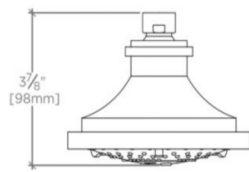

UNIVERSAL

Universal 5" Shower Head with Adjustable Spray

UNSH05

SHOWN IN UNIVERSAL 5" SHOWER HEAD WITH ADJUSTABLE SPRAY | UNSH05

TECHNICAL DETAILS

Adjustable versus Fixed Spray: Adjustable
Diameter of Head: 5"
Flow Restriction Options: 2.5, 2.0, 1.75, 1.5
Depth / Width: 5 1/8"
Height: 3 7/8"
Inlet Connection Size: 1/2"
Inlet Connection Type: Female NPT
Pivot: Y
Primary Material: Brass
Suggested Application: Bath
Water Pressure Maximum: 85.0 psi
Water Pressure Minimum: 20.0 psi
Water Pressure Recommended: 45.0 psi

PRODUCT FEATURES

Add elegant utility and a gently refreshing rainfall effect to your daily ritual with an exquisitely proportioned Universal showerhead

Stocked in 2.5gpm (9.5 L/min) and 1.75gpm (6.6 L/min). State of California requires 1.75gpm (6.6 L/min) to comply with their water conservation requirements. Other flow options are available to order, contact your sales associate or call 1 (800) 899-6757 for details.

UNIVERSAL

UNSH05

Universal 5" Shower Head with Adjustable Spray

TOP VIEW SCALE: 3"=1'-0"

ISO VIEW SCALE: 3"=1'-0"

FRONT VIEW SCALE: 3"=1'-0"

SIDE VIEW SCALE: 3"=1'-0"