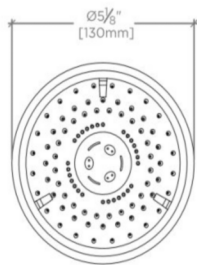

UNIVERSAL

Universal 5" Shower Head with Adjustable Spray

UNSH05

SHOWN IN UNIVERSAL 5" SHOWER HEAD WITH ADJUSTABLE SPRAY | UNSH05

TECHNICAL DETAILS

Adjustable versus Fixed Spray: Adjustable
Diameter of Head: 5"
Flow Restriction Options: 2.5, 2.0, 1.75, 1.5
Depth / Width: 5 1/8"
Height: 3 7/8"
Inlet Connection Size: 1/2"
Inlet Connection Type: Female NPT
Pivot: Y
Primary Material: Brass
Suggested Application: Bath
Water Pressure Maximum: 85.0 psi
Water Pressure Minimum: 20.0 psi
Water Pressure Recommended: 45.0 psi

PRODUCT FEATURES

Add elegant utility and a gently refreshing rainfall effect to your daily ritual with an exquisitely proportioned Universal showerhead

Stocked in 2.5gpm (9.5 L/min) and 1.75gpm (6.6 L/min). State of California requires 1.75gpm (6.6 L/min) to comply with their water conservation requirements. Other flow options are available to order, contact your sales associate or call 1 (800) 899-6757 for details.

UNIVERSAL

UNSH05

Universal 5" Shower Head with Adjustable Spray

TOP VIEW SCALE: 3"=1'-0"

ISO VIEW SCALE: 3"=1'-0"

FRONT VIEW SCALE: 3"=1'-0"

SIDE VIEW SCALE: 3"=1'-0"