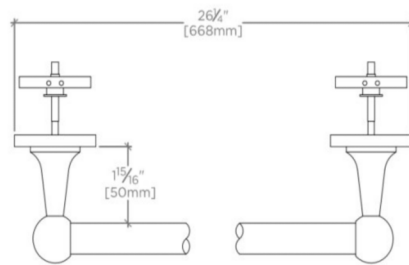

DASH

Dash 24" Single Metal Towel Bar

DSTB24

SHOWN IN DASH 24" SINGLE METAL TOWEL BAR | DSTB24

TECHNICAL DETAILS

Diameter of Legs / Tubes: 13/16"
Escutcheon Primary Material: Brass
Depth / Width: 3 1/4"
Height: 2 5/16"
Installation Type: Wall Mounted
Length: 24"
Pivot: N
Primary Material: Brass
Suggested Application: Bath

Stocked in Nickel, Chrome, Unlacquered Brass, and Matte Nickel finishes

DASH

DSTB24

Dash 24" Single Metal Towel Bar

TOP VIEW

SCALE: 3"=1'-0"

FRONT VIEW

SCALE: 3"=1'-0"

SIDE VIEW

SCALE: 3"=1'-0"