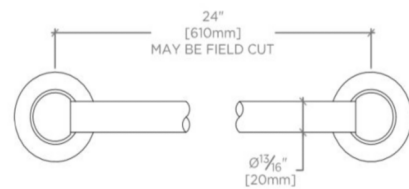

DASH

Dash 24" Single Metal Towel Bar

DSTB24

SHOWN IN DASH 24" SINGLE METAL TOWEL BAR | DSTB24

TECHNICAL DETAILS

Diameter of Legs / Tubes: 13/16"
Escutcheon Primary Material: Brass
Depth / Width: 3 1/4"
Height: 2 5/16"
Installation Type: Wall Mounted
Length: 24"
Pivot: N
Primary Material: Brass
Suggested Application: Bath

Stocked in Nickel, Chrome, Unlacquered Brass, and Matte Nickel finishes

DASH

DSTB24

Dash 24" Single Metal Towel Bar

TOP VIEW

SCALE: 3"=1'-0"

FRONT VIEW

SCALE: 3"=1'-0"

SIDE VIEW

SCALE: 3"=1'-0"