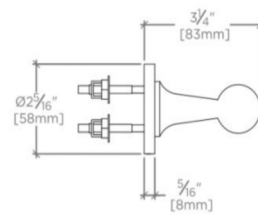

DASH

Dash 24" Single Metal Towel Bar

DSTB24

SHOWN IN DASH 24" SINGLE METAL TOWEL BAR | DSTB24

TECHNICAL DETAILS

Diameter of Legs / Tubes: 13/16"
Escutcheon Primary Material: Brass
Depth / Width: 3 1/4"
Height: 2 5/16"
Installation Type: Wall Mounted
Length: 24"
Pivot: N
Primary Material: Brass
Suggested Application: Bath

Stocked in Nickel, Chrome, Unlacquered Brass, and Matte Nickel finishes

DASH

DSTB24

Dash 24" Single Metal Towel Bar

TOP VIEW

SCALE: 3"=1'-0"

FRONT VIEW

SCALE: 3"=1'-0"

SIDE VIEW

SCALE: 3"=1'-0"