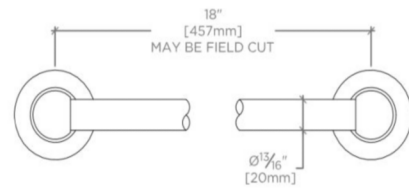

## DASH

Dash 18" Single Metal Towel Bar

DSTB18

SHOWN IN DASH 18" SINGLE METAL TOWEL BAR | DSTB18

### TECHNICAL DETAILS

Diameter of Legs / Tubes: 13/16"  
Escutcheon Primary Material: Brass  
Depth / Width: 3 1/4"  
Height: 2 5/16"  
Installation Type: Wall Mounted  
Length: 18"  
Pivot: N  
Primary Material: Brass  
Suggested Application: Bath

## DASH

DSTB18

Dash 18" Single Metal Towel Bar

TOP VIEW

SCALE: 3"=1'-0"

FRONT VIEW

SCALE: 3"=1'-0"

SIDE VIEW

SCALE: 3"=1'-0"