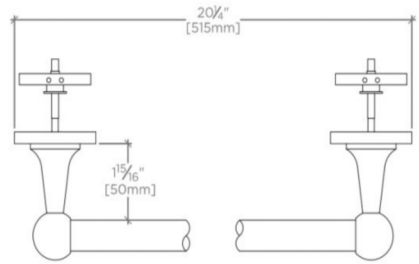

## DASH

Dash 18" Single Metal Towel Bar

DSTB18

SHOWN IN DASH 18" SINGLE METAL TOWEL BAR | DSTB18

### TECHNICAL DETAILS

Diameter of Legs / Tubes: 13/16"  
Escutcheon Primary Material: Brass  
Depth / Width: 3 1/4"  
Height: 2 5/16"  
Installation Type: Wall Mounted  
Length: 18"  
Pivot: N  
Primary Material: Brass  
Suggested Application: Bath

## DASH

DSTB18

Dash 18" Single Metal Towel Bar

TOP VIEW

SCALE: 3"=1'-0"

FRONT VIEW

SCALE: 3"=1'-0"

SIDE VIEW

SCALE: 3"=1'-0"