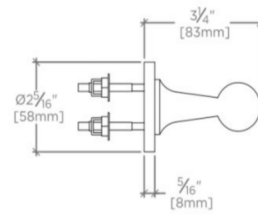

### TECHNICAL DETAILS

Diameter of Legs / Tubes: 13/16"  
Escutcheon Primary Material: Brass  
Depth / Width: 3 1/4"  
Height: 2 5/16"  
Installation Type: Wall Mounted  
Length: 18"  
Pivot: N  
Primary Material: Brass  
Suggested Application: Bath

## DASH

DSTB18

Dash 18" Single Metal Towel Bar

TOP VIEW

SCALE: 3"=1'-0"

FRONT VIEW

SCALE: 3"=1'-0"

SIDE VIEW

SCALE: 3"=1'-0"